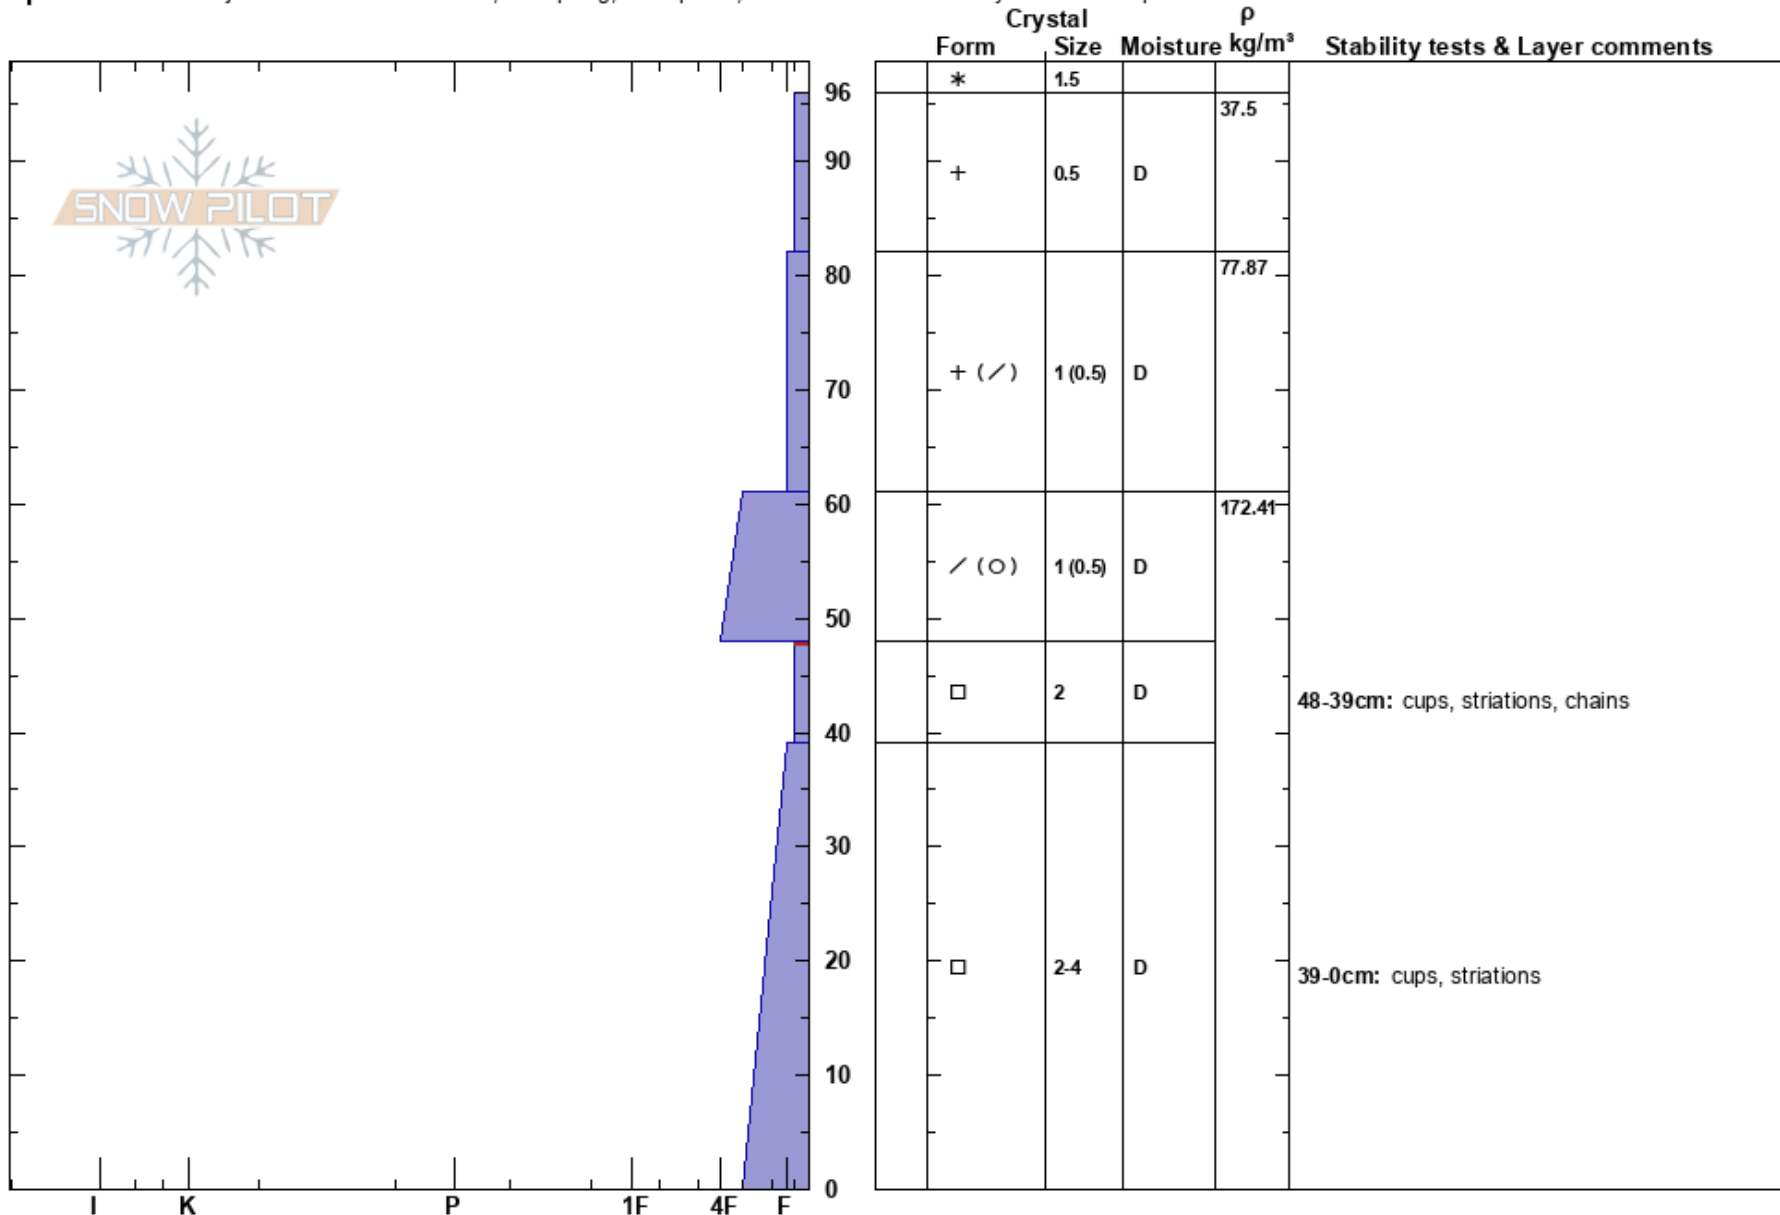

The Fridge  
 Raggeds  
 CO  
 Elevation: 11294 ft  
 Aspect: 40°

Dylan Craaybeek  
 11/26/2023 - 9:40am  
 Co-ord: 13S 310215E 4322753N  
 Slope Angle: 35°  
 Wind Loading:

Stability: Very Poor  
 Air Temperature:  
 Sky Cover: CLR  
 Precipitation: NO  
 Wind: Calm

HS:96  
 PF: 90  
 PS: 45  
 Layer Notes:  
 48-39cm: cups, striations, chains  
 48-39cm: Problematic layer  
 39-0cm: cups, striations

Specifics: Pit is adjacent to avalanche: crown; Collapsing, widespread; Recent avalanche activity on similar slopes

Notes: Pit dug near the crown of a human-triggered avalanche that caught multiple people the day prior. 1.26 inches of SWE make up the slab.