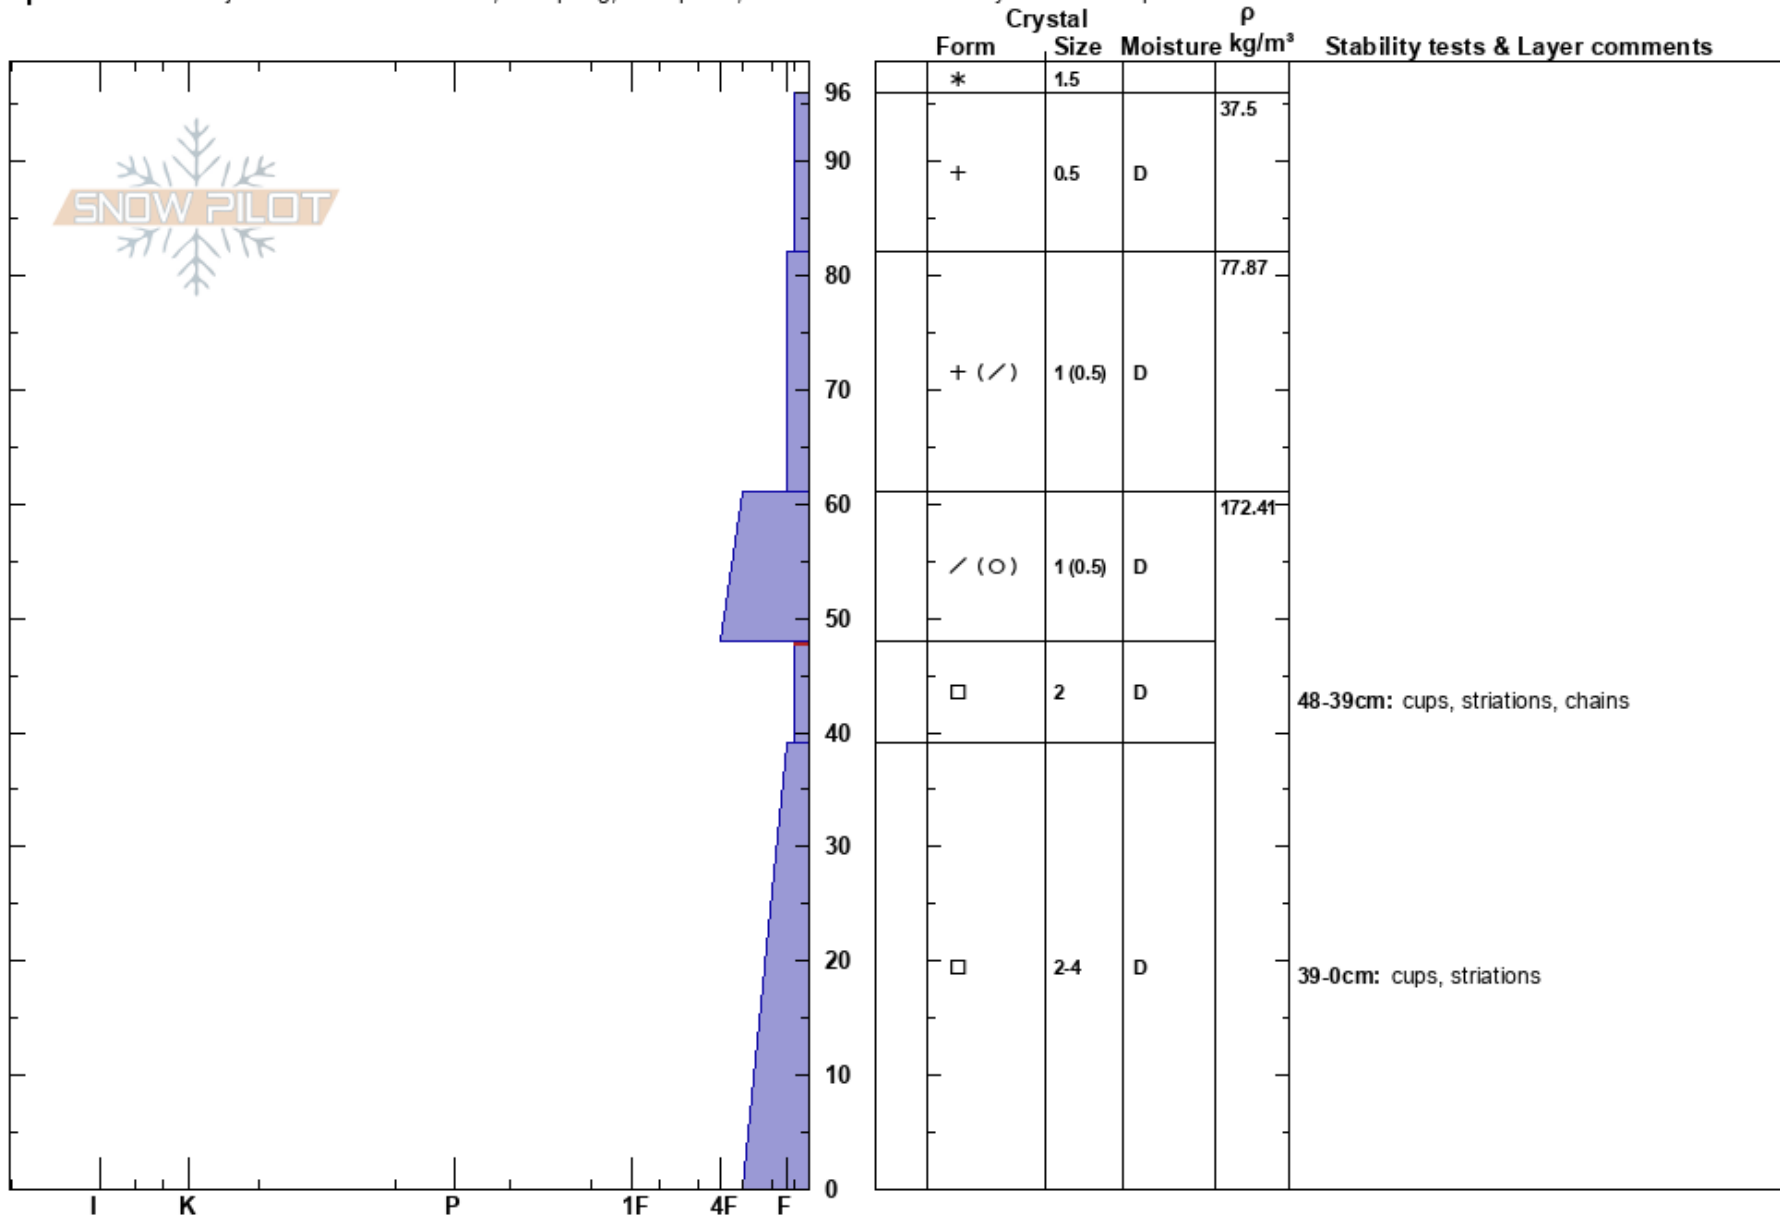

The Fridge
 Raggeds
 CO
 Elevation: 11294 ft
 Aspect: 40°

Dylan Craaybeek
 11/26/2023 - 9:40am
 Co-ord: 13S 310215E 4322753N
 Slope Angle: 35°
 Wind Loading:

Stability: Very Poor
 Air Temperature:
 Sky Cover: CLR
 Precipitation: NO
 Wind: Calm

HS:96
 PF: 90
 PS: 45
 Layer Notes:
 48-39cm: cups, striations, chains
 48-39cm: Problematic layer
 39-0cm: cups, striations

Specifics: Pit is adjacent to avalanche: crown; Collapsing, widespread; Recent avalanche activity on similar slopes

Notes: Pit dug near the crown of a human-triggered avalanche that caught multiple people the day prior. 1.26 inches of SWE make up the slab.