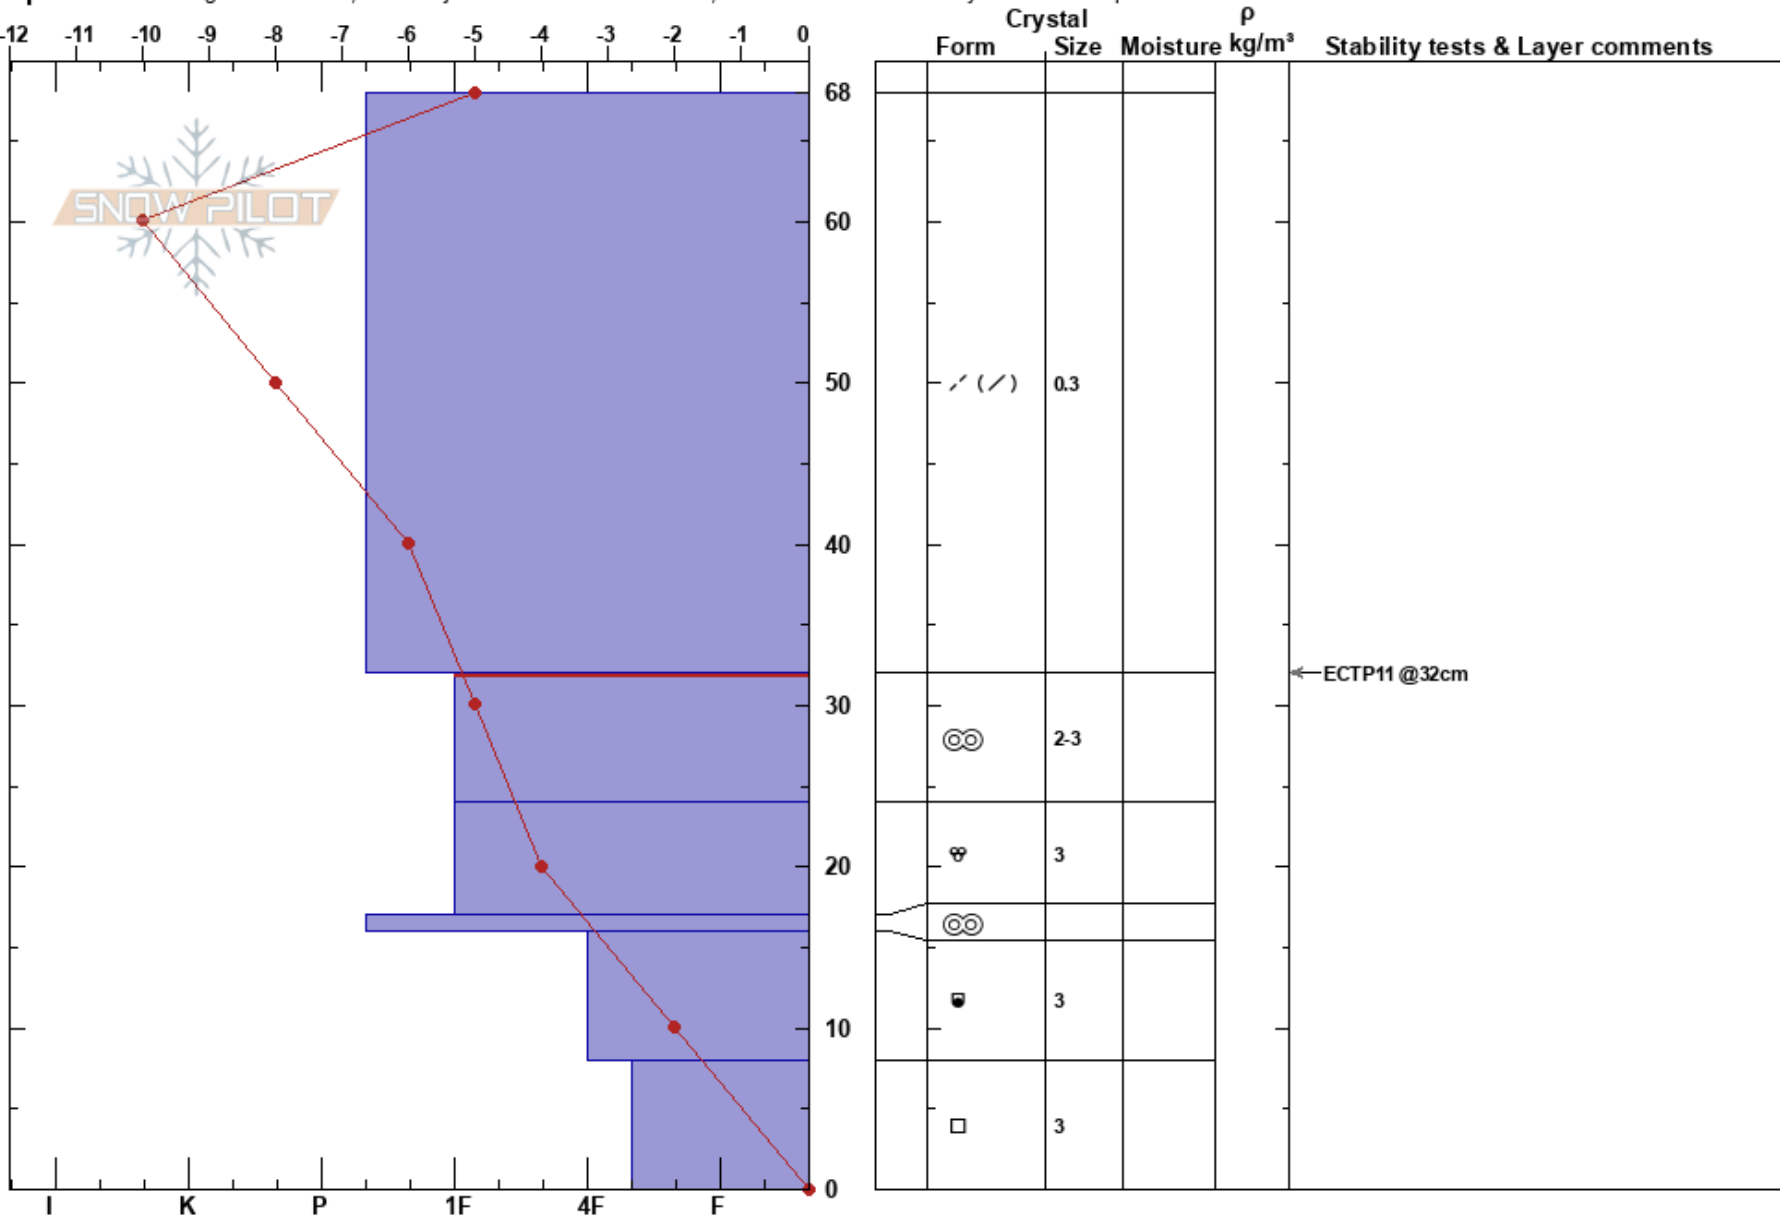

GT - crown profile
 Teton Range
 WY
 Elevation: 9208 ft
 Aspect: 290°

Kendall Benoit
 11/24/2023 - 11:15am
 Co-ord: 43.78681N, -110.94026W
 Slope Angle: 32°
 Wind Loading: yes

Stability:
 Air Temperature: -8°C
 Sky Cover: OVC
 Precipitation: NO
 Wind: SE Calm

HS: 68
 PF: 30
 PS: 3
 32-24cm: Problematic layer

Specifics: Pit dug in a Ski Area; Pit is adjacent to avalanche: crown; Recent avalanche activity on similar slopes

Notes: 32 cm snow pack consisting of several MF crusts and faceted snow was doubled last night during strong sustained easterly winds. This pencil+ density slab sits on top of weaker larger facets and MF forms/ crusts.