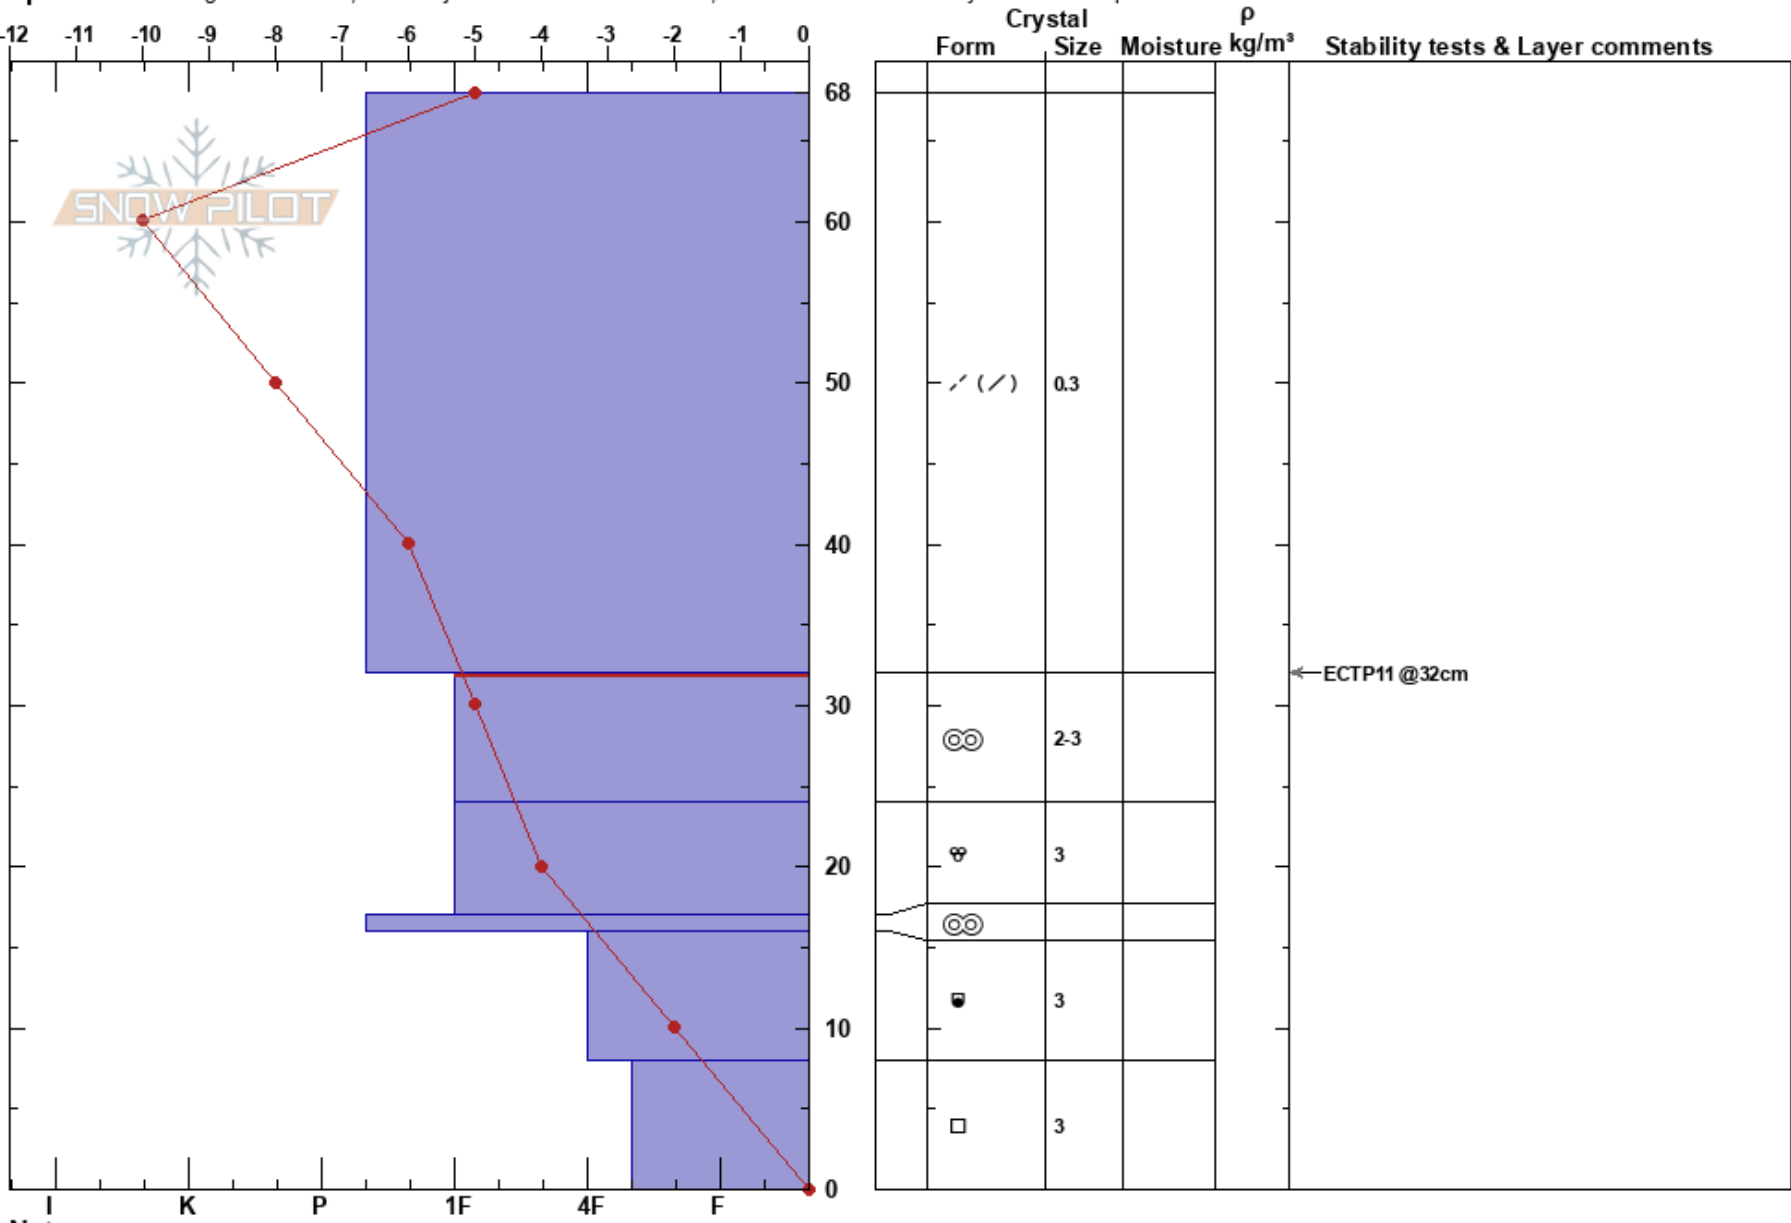

GT - crown profile
 Teton Range
 WY
 Elevation: 9208 ft
 Aspect: 290°

Kendall Benoit
 11/24/2023 - 11:15am
 Co-ord: 43.78681N, -110.94026W
 Slope Angle: 32°
 Wind Loading: yes

Stability:
 Air Temperature: -8°C
 Sky Cover: OVC
 Precipitation: NO
 Wind: SE Calm

HS: 68
 PF: 30
 PS: 3
 32-24cm: Problematic layer

Specifics: Pit dug in a Ski Area; Pit is adjacent to avalanche: crown; Recent avalanche activity on similar slopes

Notes: 32 cm snow pack consisting of several MF crusts and faceted snow was doubled last night during strong sustained easterly winds. This pencil+ density slab sits on top of weaker larger facets and MF forms/ crusts.