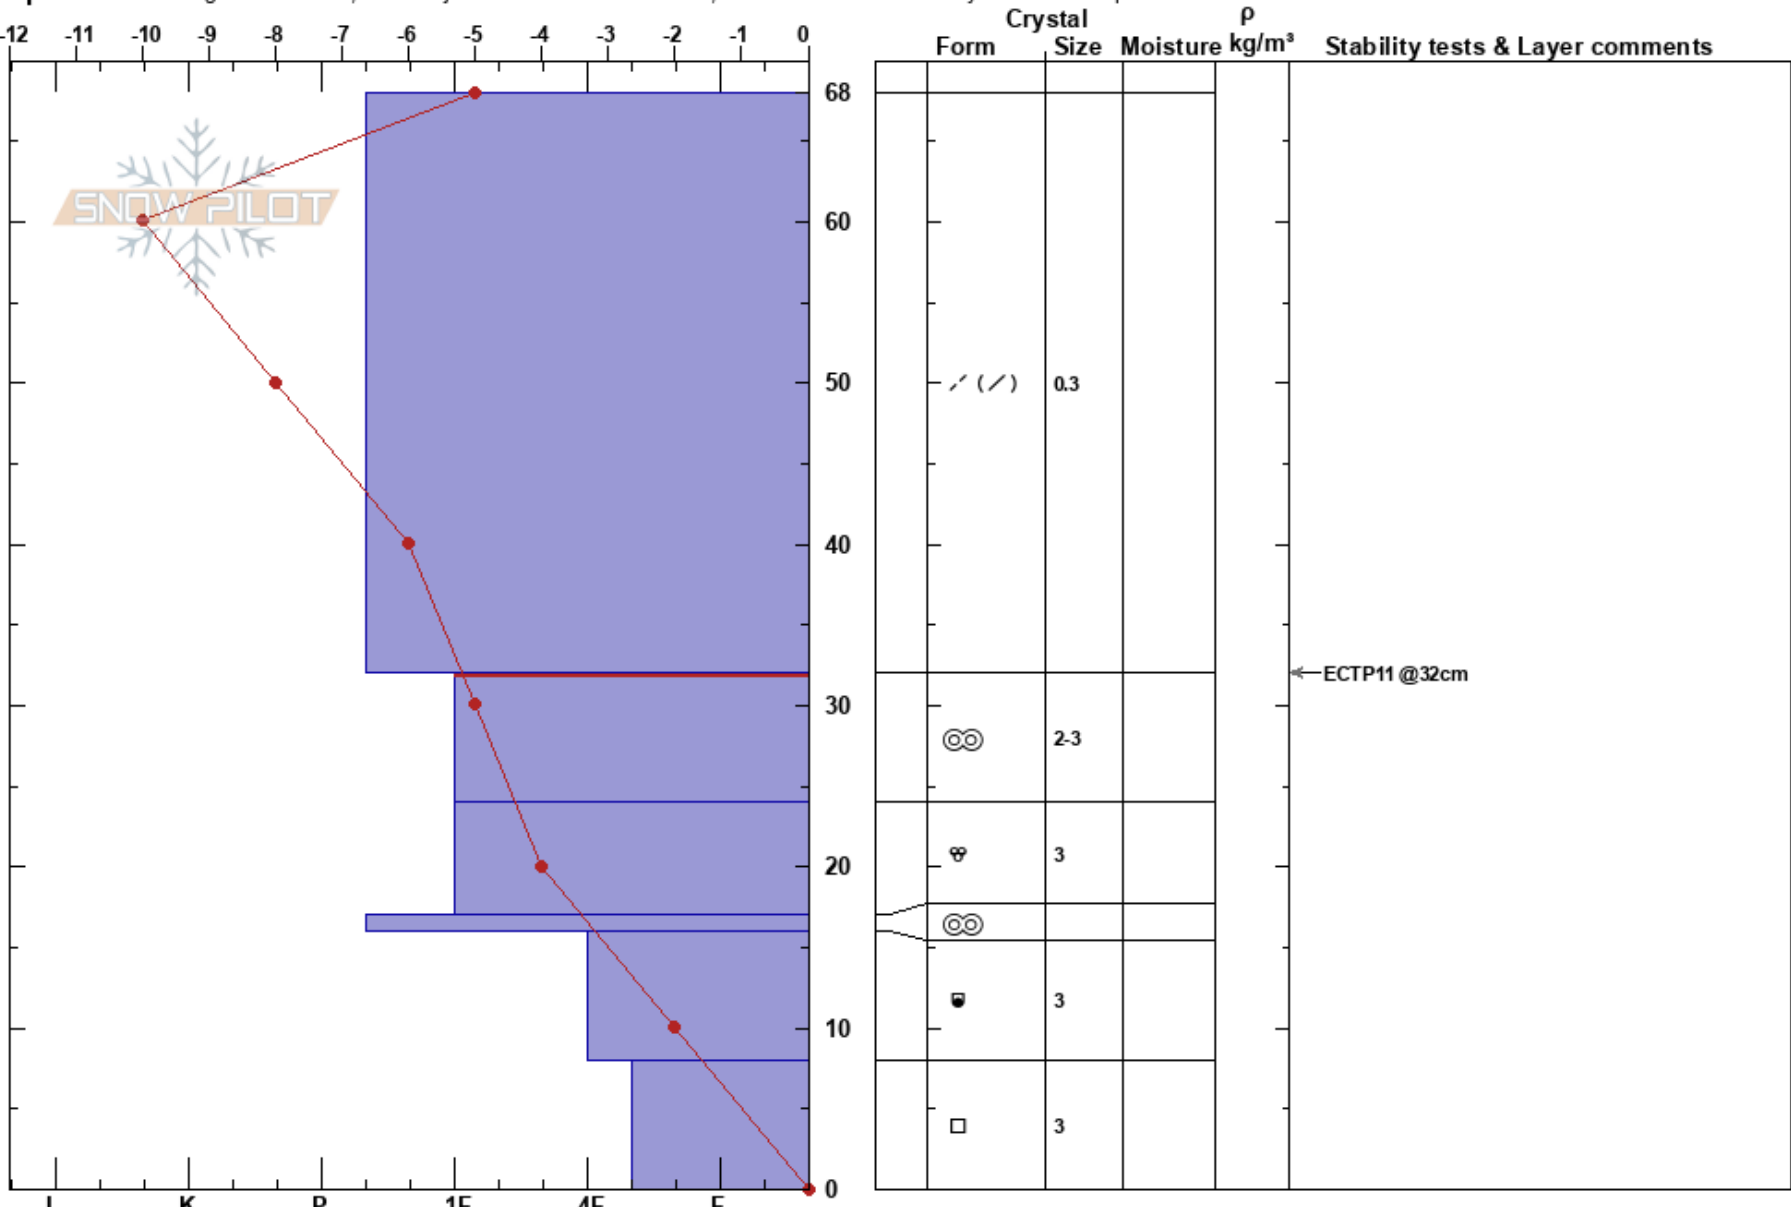

GT - crown profile
 Teton Range
 WY
 Elevation: 9208 ft
 Aspect: 290°

Kendall Benoit
 11/24/2023 - 11:15am
 Co-ord: 43.78681N, -110.94026W
 Slope Angle: 32°
 Wind Loading: yes

Stability:
 Air Temperature: -8°C
 Sky Cover: OVC
 Precipitation: NO
 Wind: SE Calm

HS: 68
 PF: 30
 PS: 3
 32-24cm: Problematic layer

Specifics: Pit dug in a Ski Area; Pit is adjacent to avalanche: crown; Recent avalanche activity on similar slopes

Notes: 32 cm snow pack consisting of several MF crusts and faceted snow was doubled last night during strong sustained easterly winds. This pencil+ density slab sits on top of weaker larger facets and MF forms/ crusts.