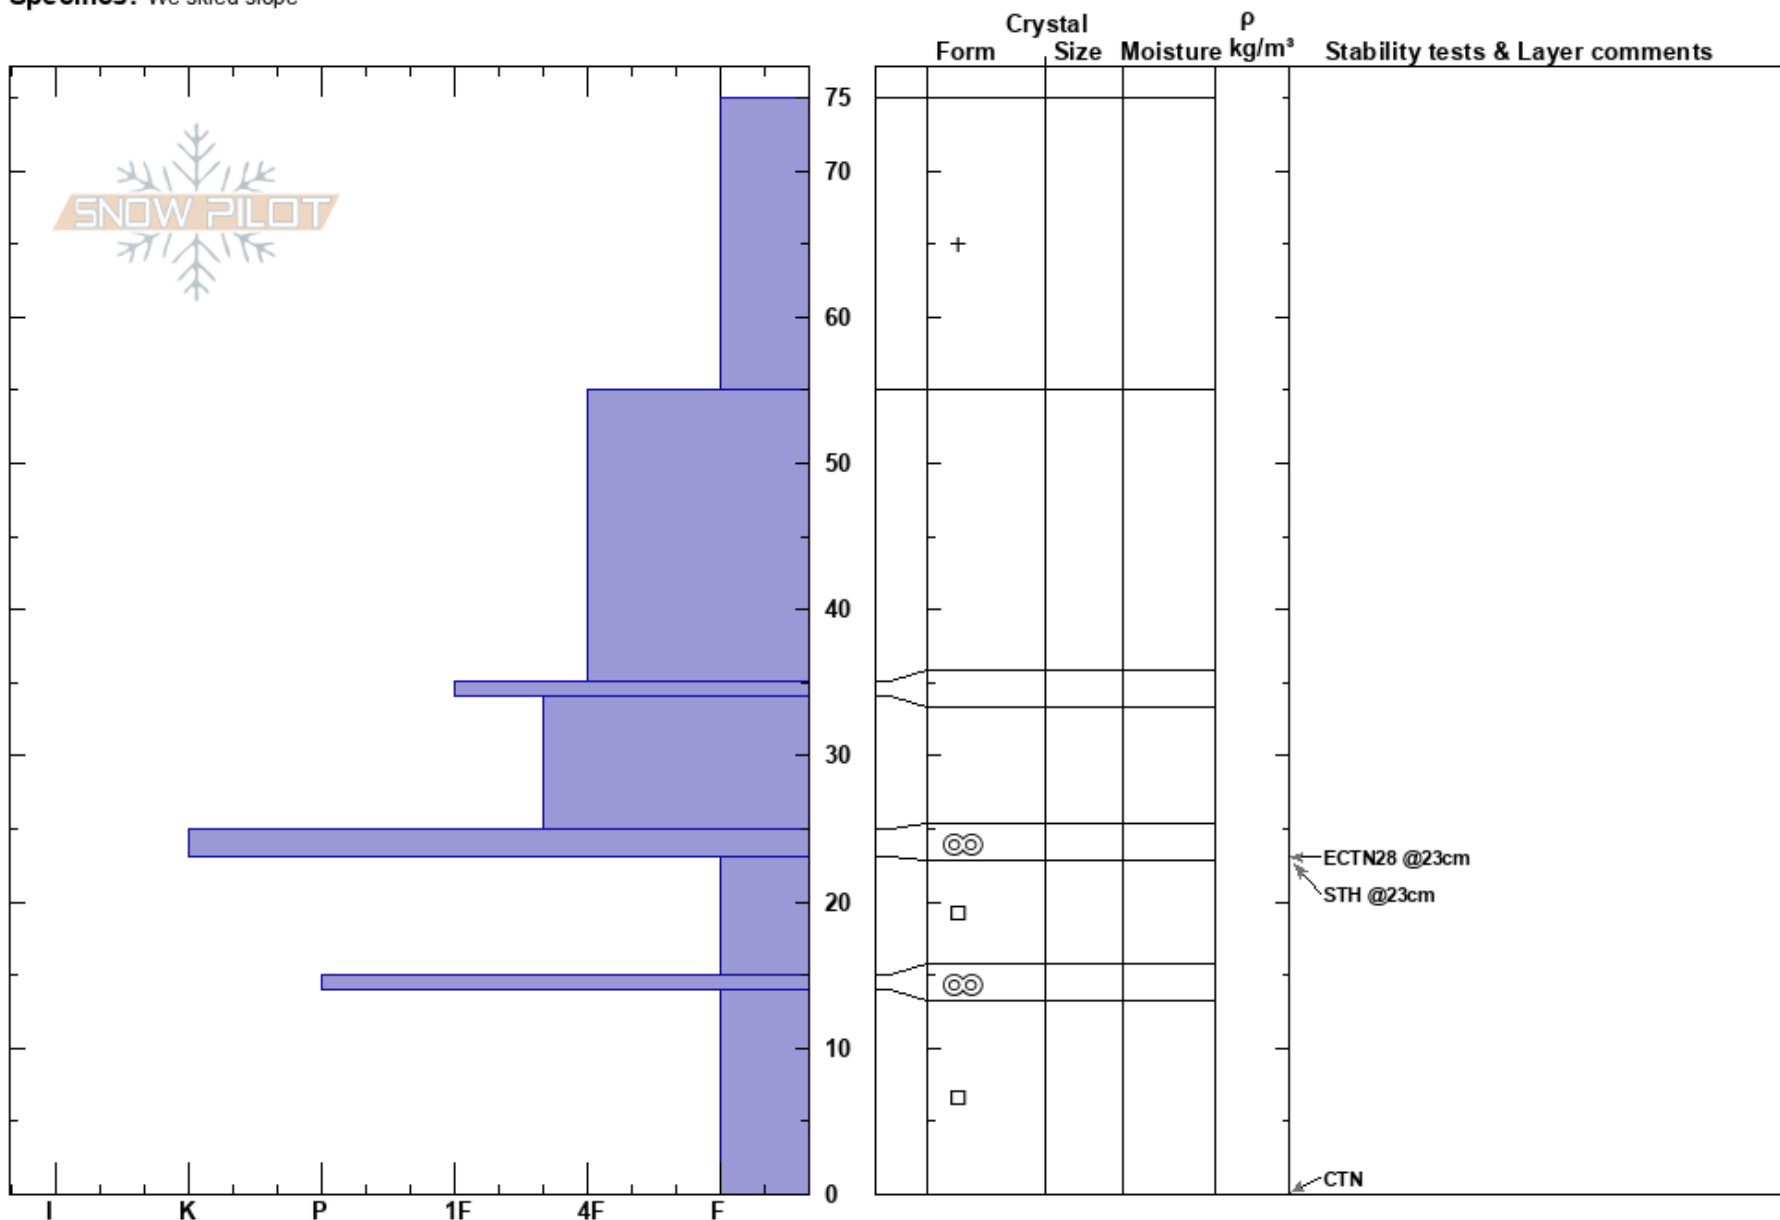

West Bowl
 Wasatch Range
 UT
Elevation: 9755 ft
Aspect: 43°
Specifics: We skied slope

Carly Smith
 11/25/2023 - 12:00pm
Co-ord: 40.59995N, -111.62978W
Slope Angle: 26°
Wind Loading: no

Stability:
Air Temperature: -8.9°C
Sky Cover: BKN
Precipitation: S2
Wind: N Light Breeze

HS: 75
Layer Notes:
 23-15cm: Problematic layer

Notes: Observed dry loose avalanches on steep rollovers.