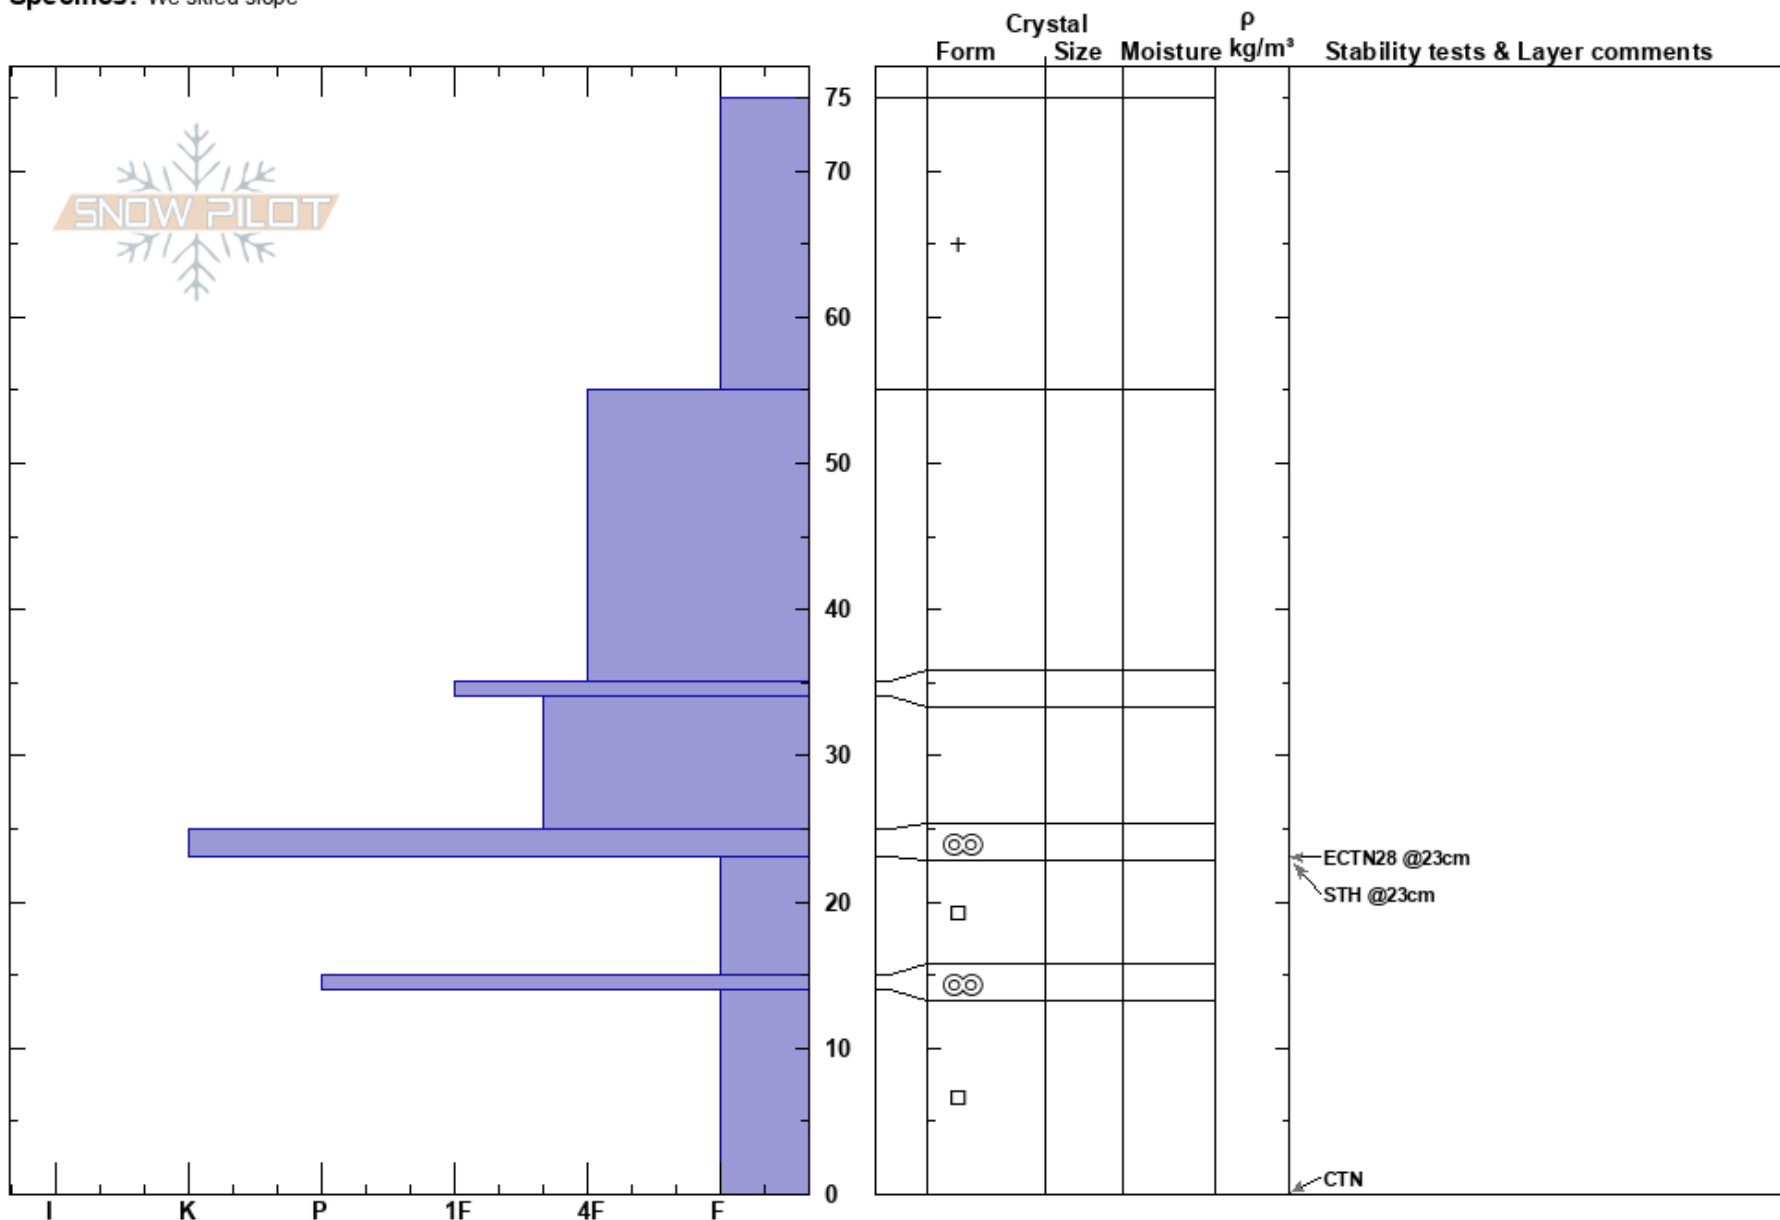

West Bowl
 Wasatch Range
 UT
Elevation: 9755 ft
Aspect: 43°
Specifics: We skied slope

Carly Smith
 11/25/2023 - 12:00pm
Co-ord: 40.59995N, -111.62978W
Slope Angle: 26°
Wind Loading: no

Stability:
Air Temperature: -8.9°C
Sky Cover: BKN
Precipitation: S2
Wind: N Light Breeze

HS: 75
 23-15cm: Problematic layer

Notes: Observed dry loose avalanches on steep rollovers.