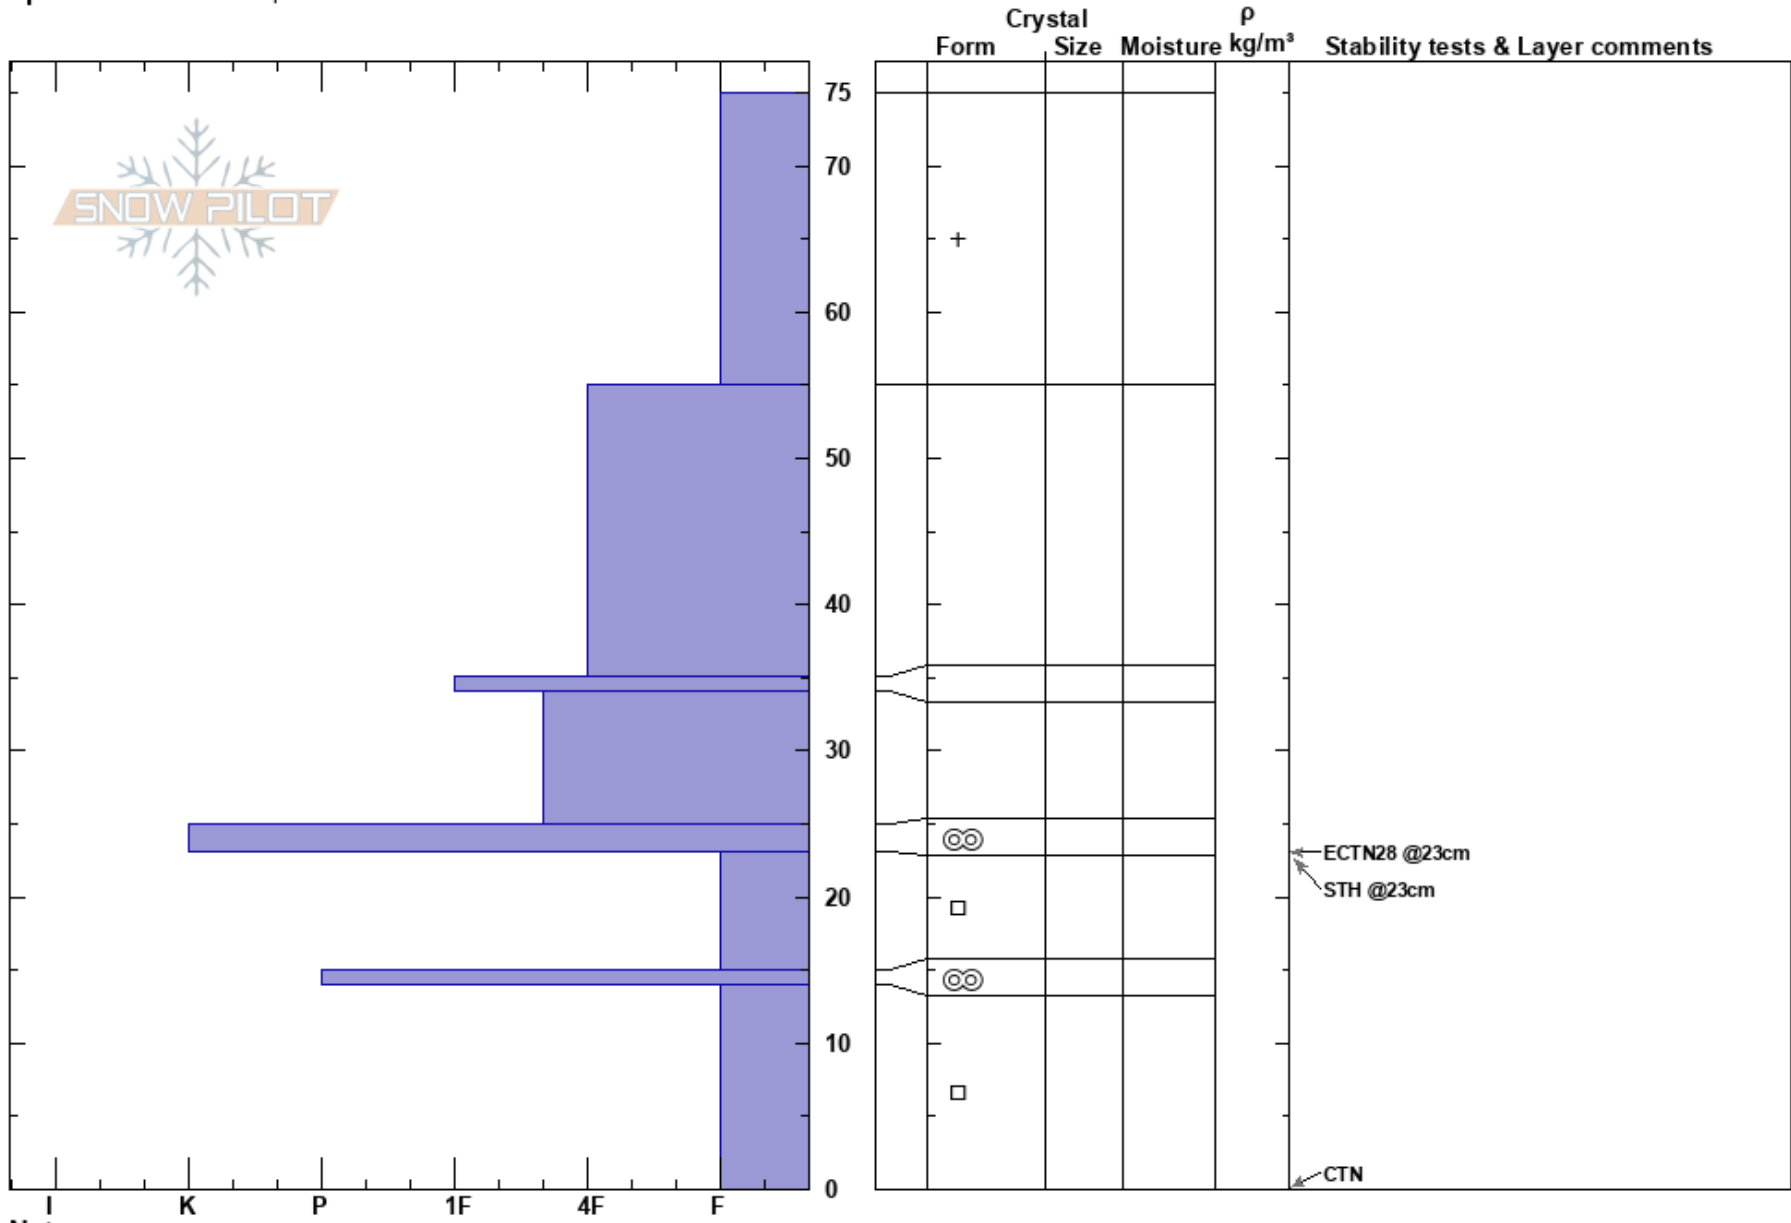

West Bowl
 Wasatch Range
 UT
Elevation: 9755 ft
Aspect: 43°
Specifics: We skied slope

Carly Smith
 11/25/2023 - 12:00pm
Co-ord: 40.59995N, -111.62978W
Slope Angle: 26°
Wind Loading: no

Stability:
Air Temperature: -8.9°C
Sky Cover: BKN
Precipitation: S2
Wind: N Light Breeze

HS: 75
 23-15cm: Problematic layer

Notes: Observed dry loose avalanches on steep rollovers.