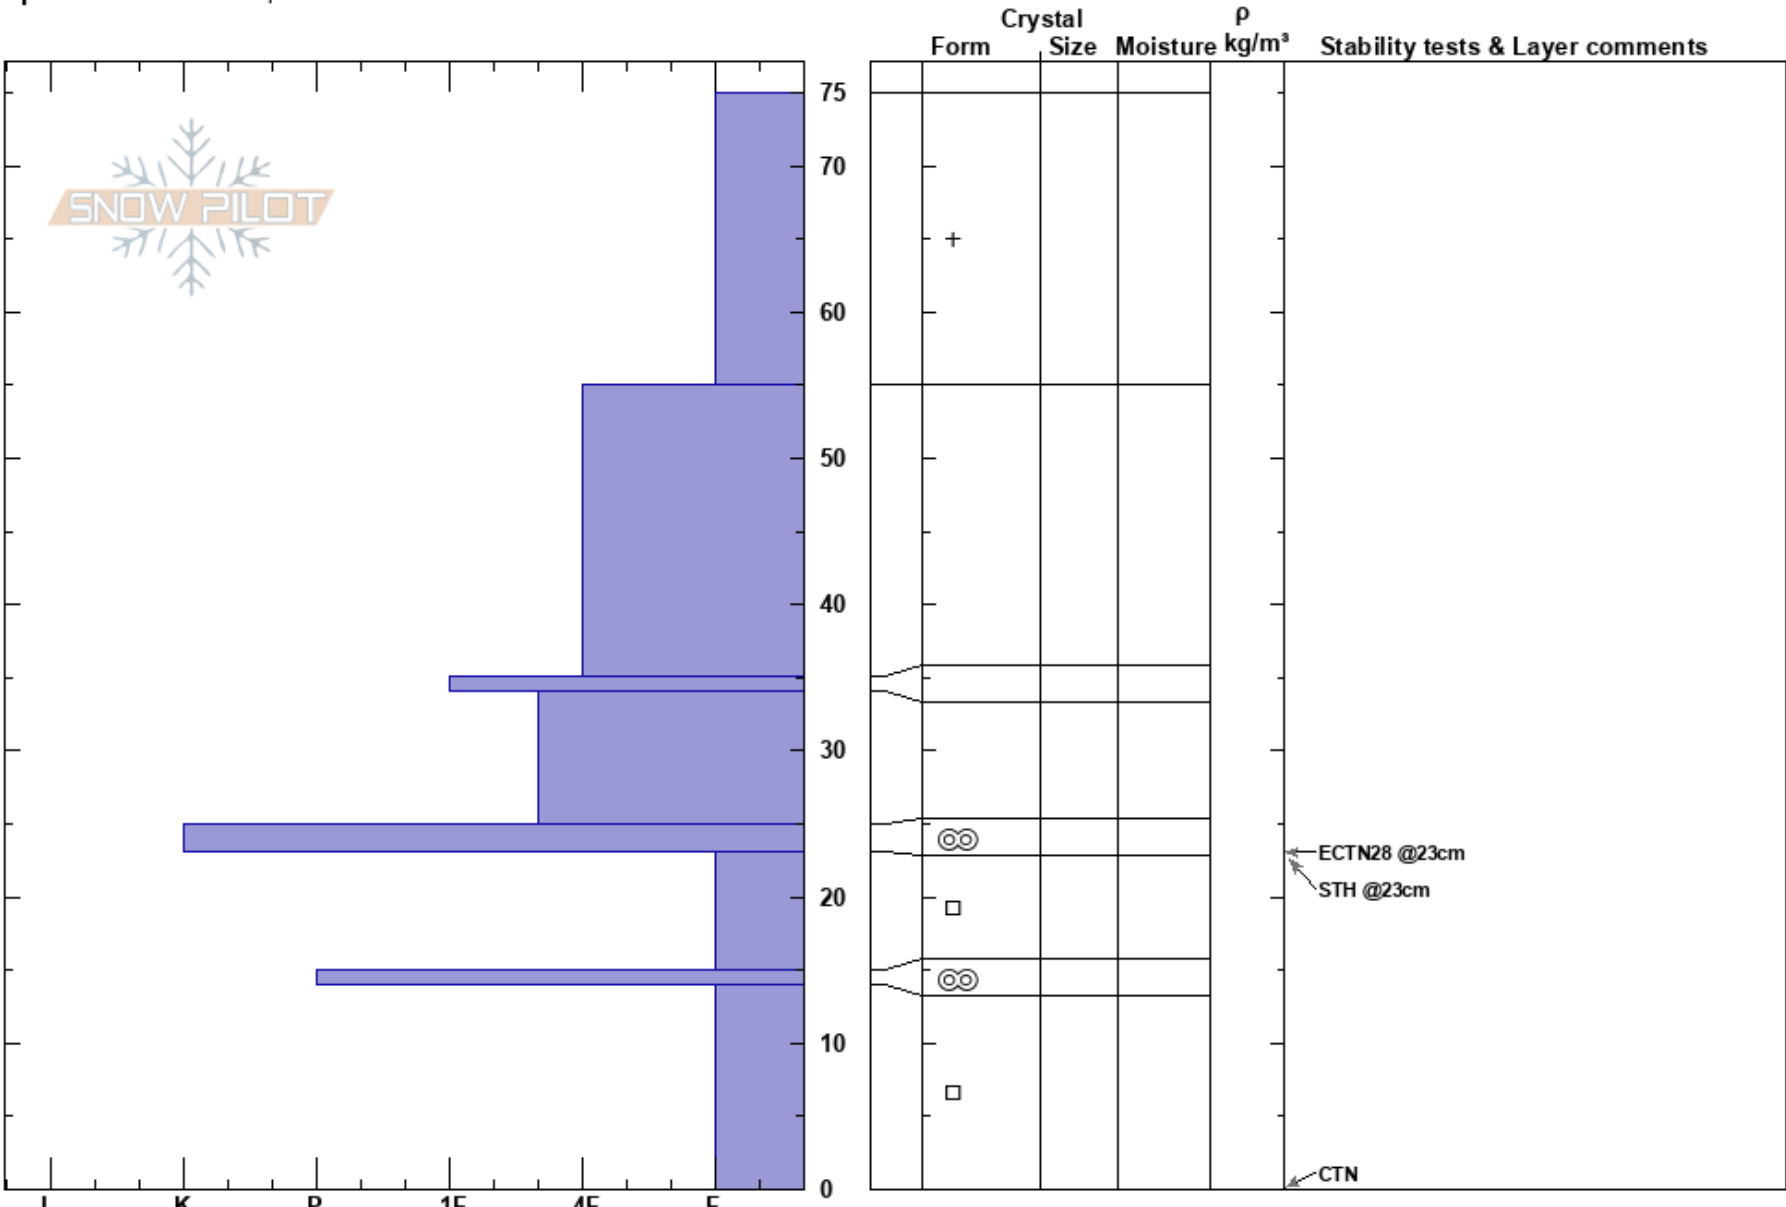

West Bowl
 Wasatch Range
 UT
Elevation: 9755 ft
Aspect: 43°
Specifics: We skied slope

Carly Smith
 11/25/2023 - 12:00pm
Co-ord: 40.59995N, -111.62978W
Slope Angle: 26°
Wind Loading: no

Stability:
Air Temperature: -8.9°C
Sky Cover: BKN
Precipitation: S2
Wind: N Light Breeze

HS: 75
 23-15cm: Problematic layer

Notes: Observed dry loose avalanches on steep rollovers.