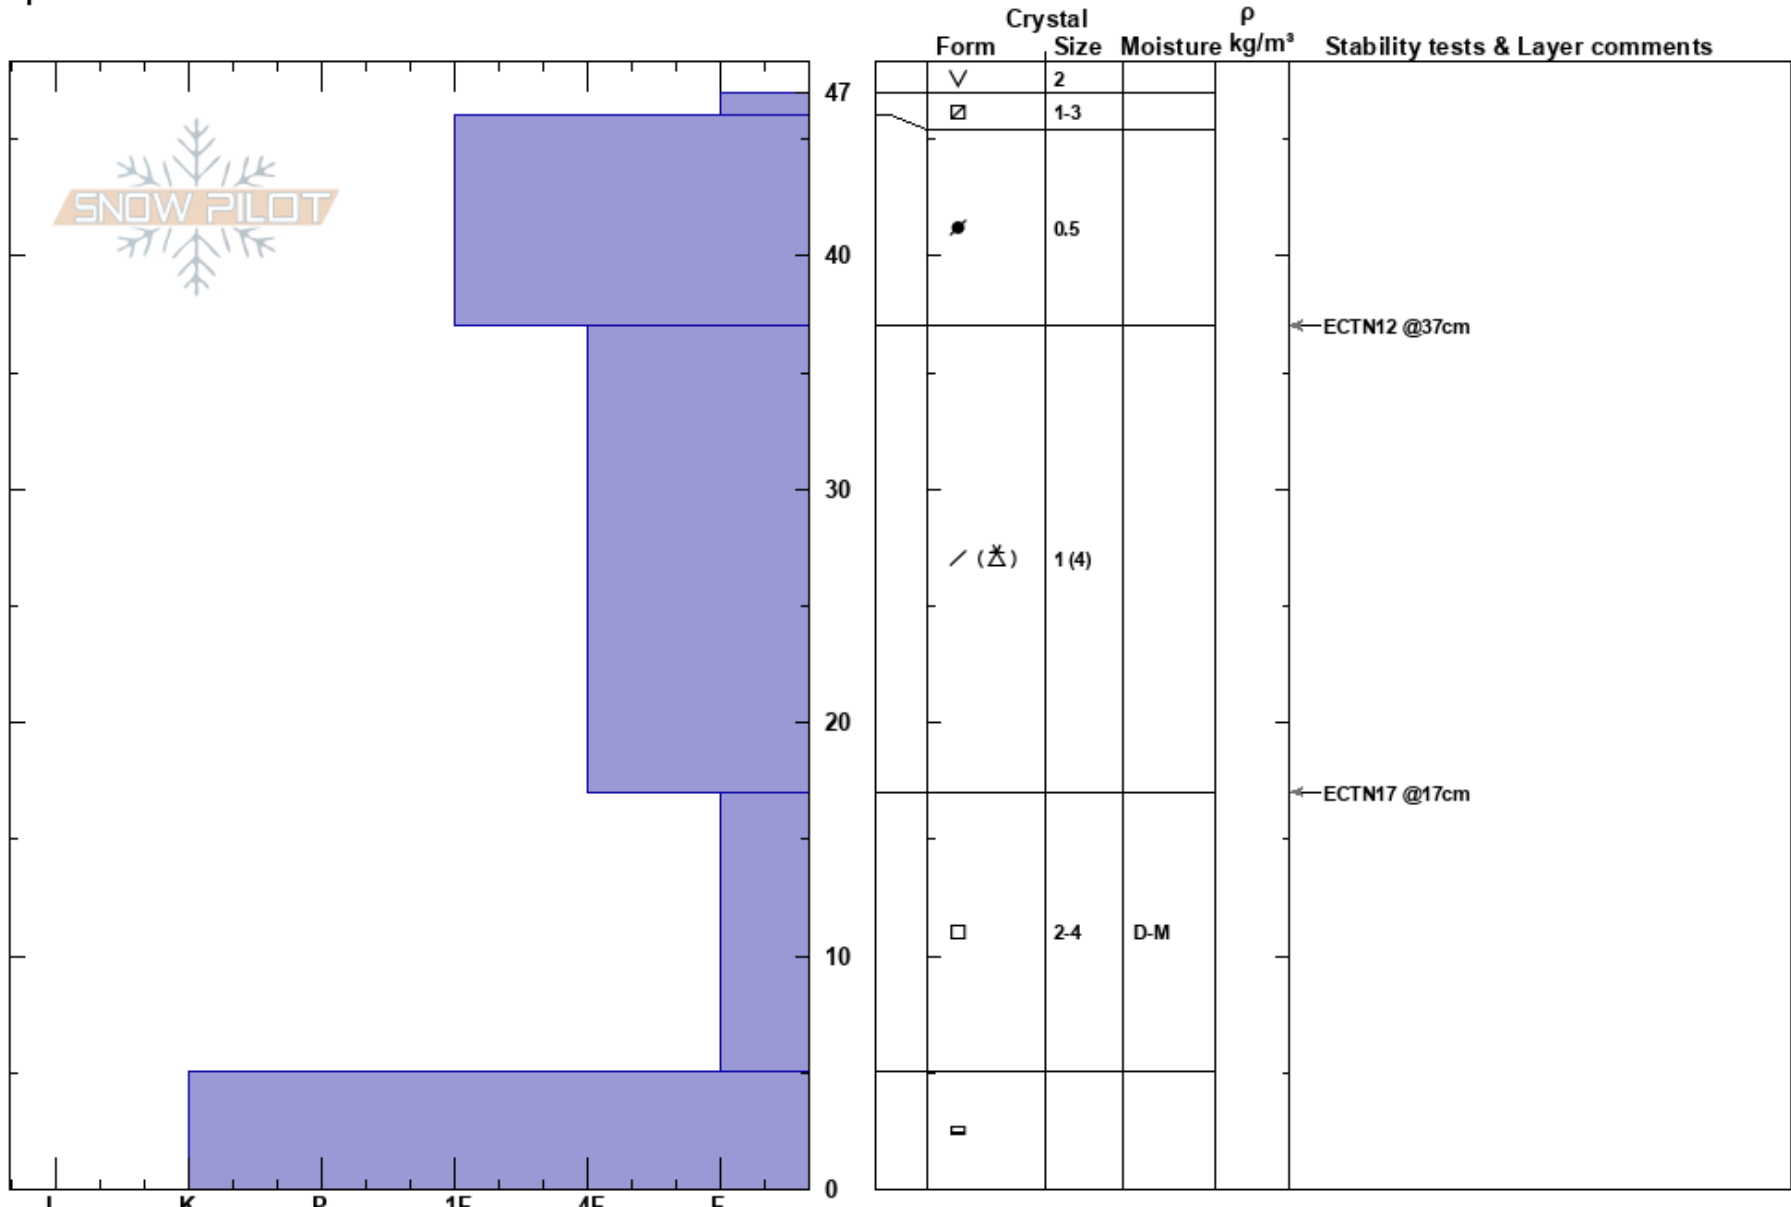

Tamarack Peak
 Mount Rose
 NV
 Elevation: 9735 ft
 Aspect: 352°
 Specifics:

Steve Reynaud
 11/25/2023 - 11:50am
 Co-ord: 39.31898N, -119.92013W
 Slope Angle: 30°
 Wind Loading: previous

Stability: Good
 Air Temperature: HS:47 PF:45 17-5cm: Problematic layer
 Sky Cover: CLR
 Precipitation: NO
 Wind: E Light Breeze

Notes: Snowpit dug midslope, below where most previous NE wind scouring had occurred.