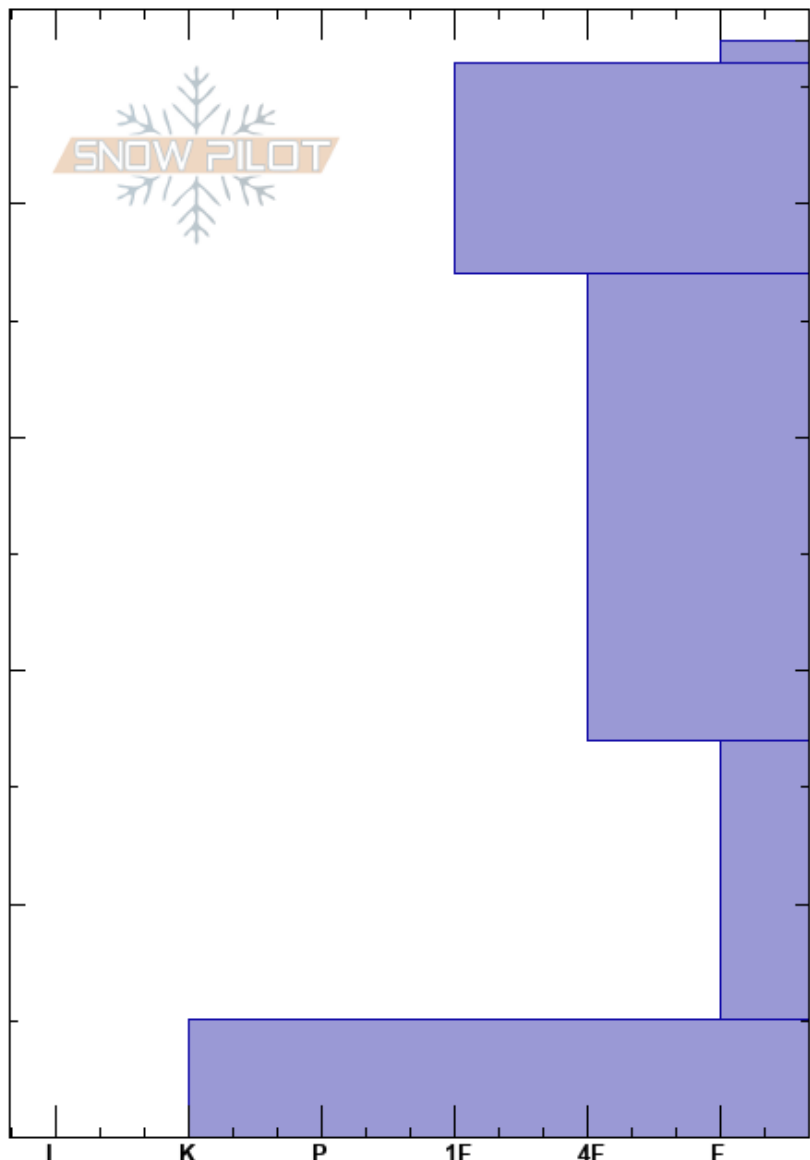

Tamarack Peak
 Mount Rose
 NV
Elevation: 9735 ft
Aspect: 352°
Specifics:

Steve Reynaud
 11/25/2023 - 11:50am
Co-ord: 39.31898N, -119.92013W
Slope Angle: 30°
Wind Loading: previous

Stability: Good
Air Temperature: HS:47
Sky Cover: CLR
Precipitation: NO
Wind: E Light Breeze
PF: 45
Layer Notes: 17-5cm: Problematic layer

Crystal Form	Crystal Size	Moisture	ρ kg/m ³	Stability tests & Layer comments
∇	2			
☐	1-3			
•	0.5			
↙ (X)	1(4)			← ECTN12 @37cm
☐	2-4	D-M		← ECTN17 @17cm
☐				

Notes: Snowpit dug midslope, below where most previous NE wind scouring had occurred.