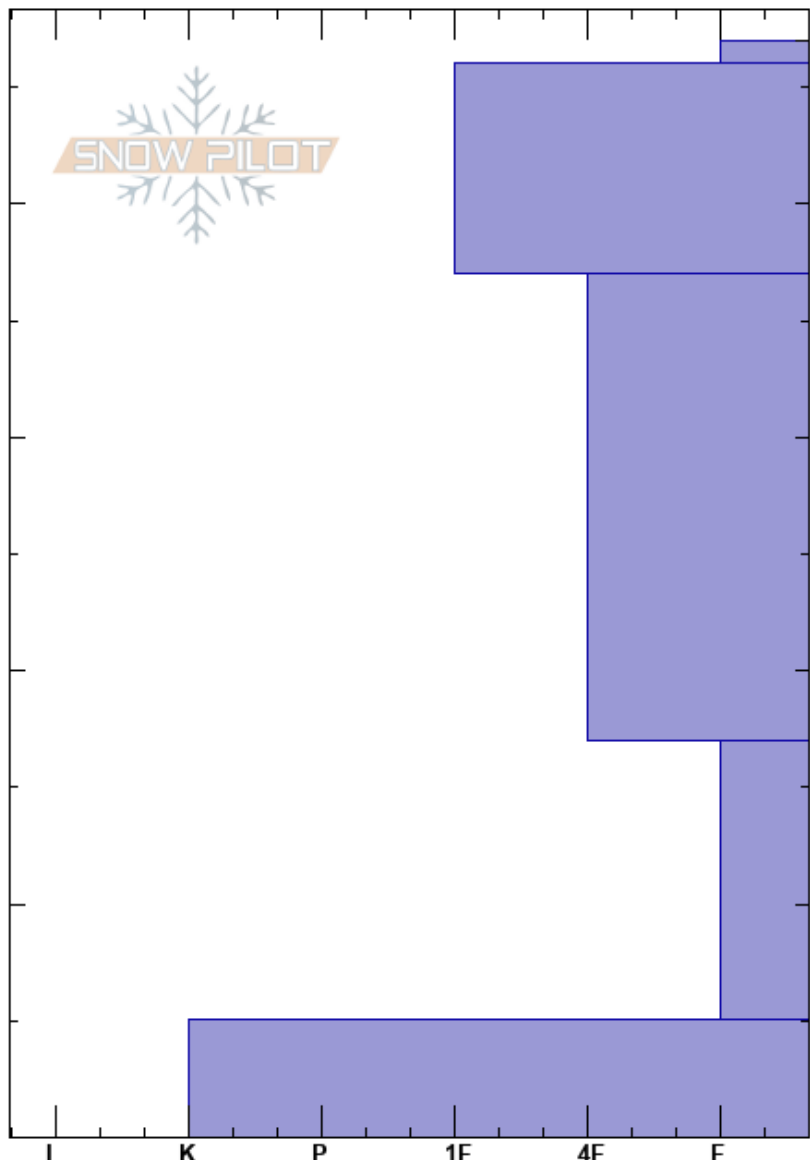

Tamarack Peak
 Mount Rose
 NV
Elevation: 9735 ft
Aspect: 352°
Specifics:

Steve Reynaud
 11/25/2023 - 11:50am
Co-ord: 39.31898N, -119.92013W
Slope Angle: 30°
Wind Loading: previous

Stability: Good **HS:** 47 **Layer Notes:**
Air Temperature: PF: 45 17-5cm: Problematic layer
Sky Cover: CLR
Precipitation: NO
Wind: E Light Breeze

Crystal Form	Crystal Size	Moisture	ρ kg/m ³	Stability tests & Layer comments
∇	2			
☐	1-3			
•	0.5			
↙ (X)	1(4)			← ECTN12 @37cm
☐	2-4	D-M		← ECTN17 @17cm
☐				

Notes: Snowpit dug midslope, below where most previous NE wind scouring had occurred.