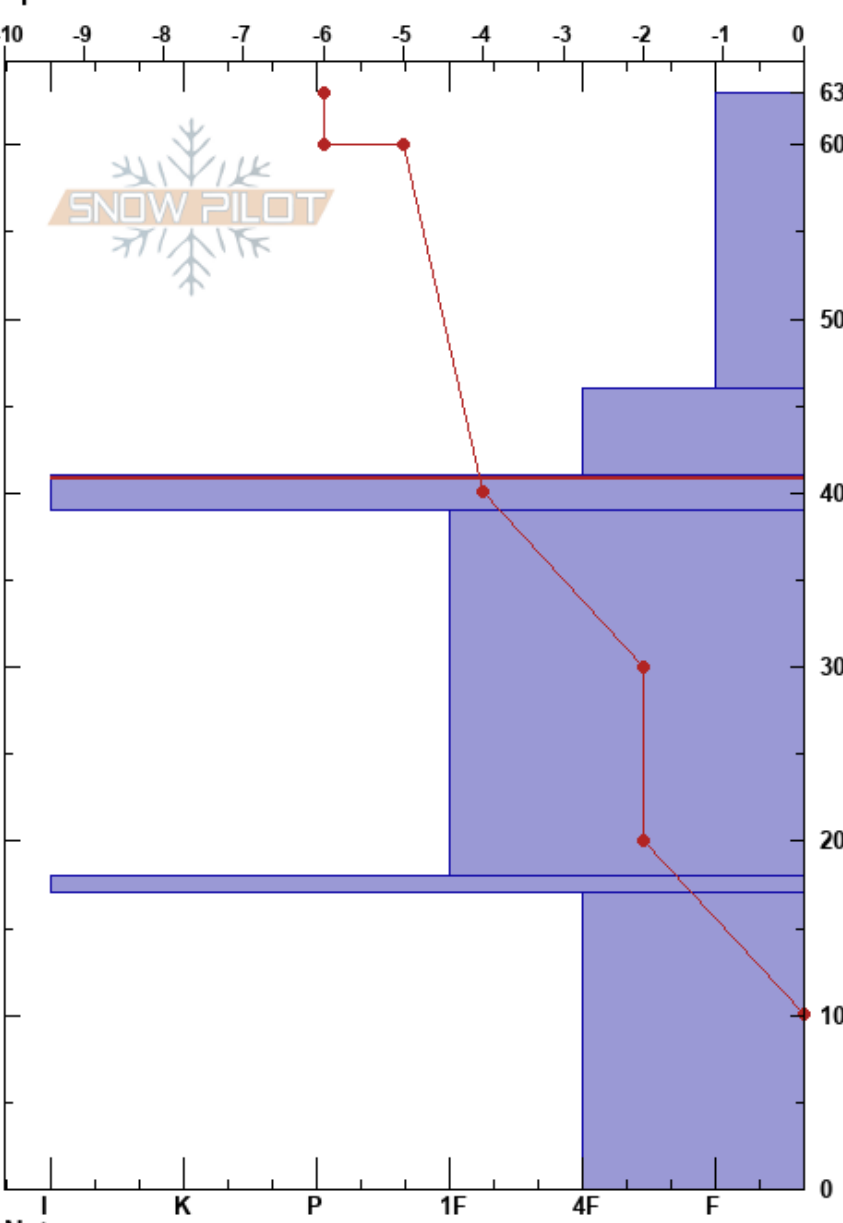

Twin Lakes Pass 231124
 Central Wasatch
 UT
 Elevation: 9900 ft
 Aspect: W
 Specifics:

Otto Stegmaier
 11/24/2023 - 8:35am
 Co-ord: 40.59449N, -111.60934W
 Slope Angle: 30°
 Wind Loading:

Stability:
 Air Temperature: -8°C
 Sky Cover: BKN
 Precipitation: S-1
 Wind: Calm

HS:63
 PF: 47
 41-39cm: Problematic layer

Form	Crystal		Moisture	ρ kg/m ³	Stability tests & Layer comments
	Size				
+	3				
/	2-3				
•	1				
■					← CT3 @41cm SP ← ECTP11 @41cm
•	1				
■					← CT21 @19cm RP