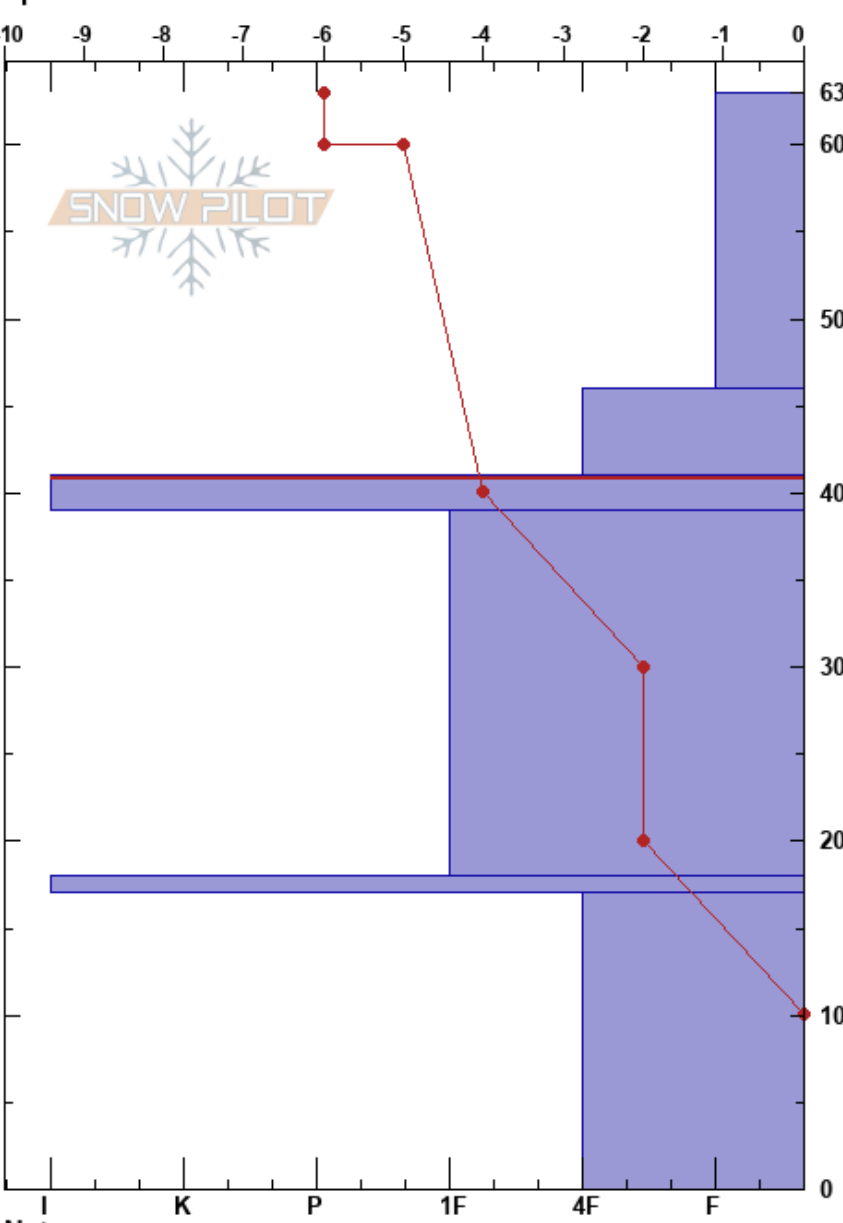

Twin Lakes Pass 231124  
 Central Wasatch  
 UT  
 Elevation: 9900 ft  
 Aspect: W  
 Specifics:

Otto Stegmaier  
 11/24/2023 - 8:35am  
 Co-ord: 40.59449N, -111.60934W  
 Slope Angle: 30°  
 Wind Loading:

Stability:  
 Air Temperature: -8°C  
 Sky Cover: BKN  
 Precipitation: S-1  
 Wind: Calm

HS:63  
 PF: 47  
 41-39cm: Problematic layer

Form	Crystal		Moisture	$\rho$ kg/m <sup>3</sup>	Stability tests & Layer comments
	Size				
+	3				
/	2-3				
•	1				
■					← CT3 @41cm SP ← ECTP11 @41cm
•	1				
■					← CT21 @19cm RP