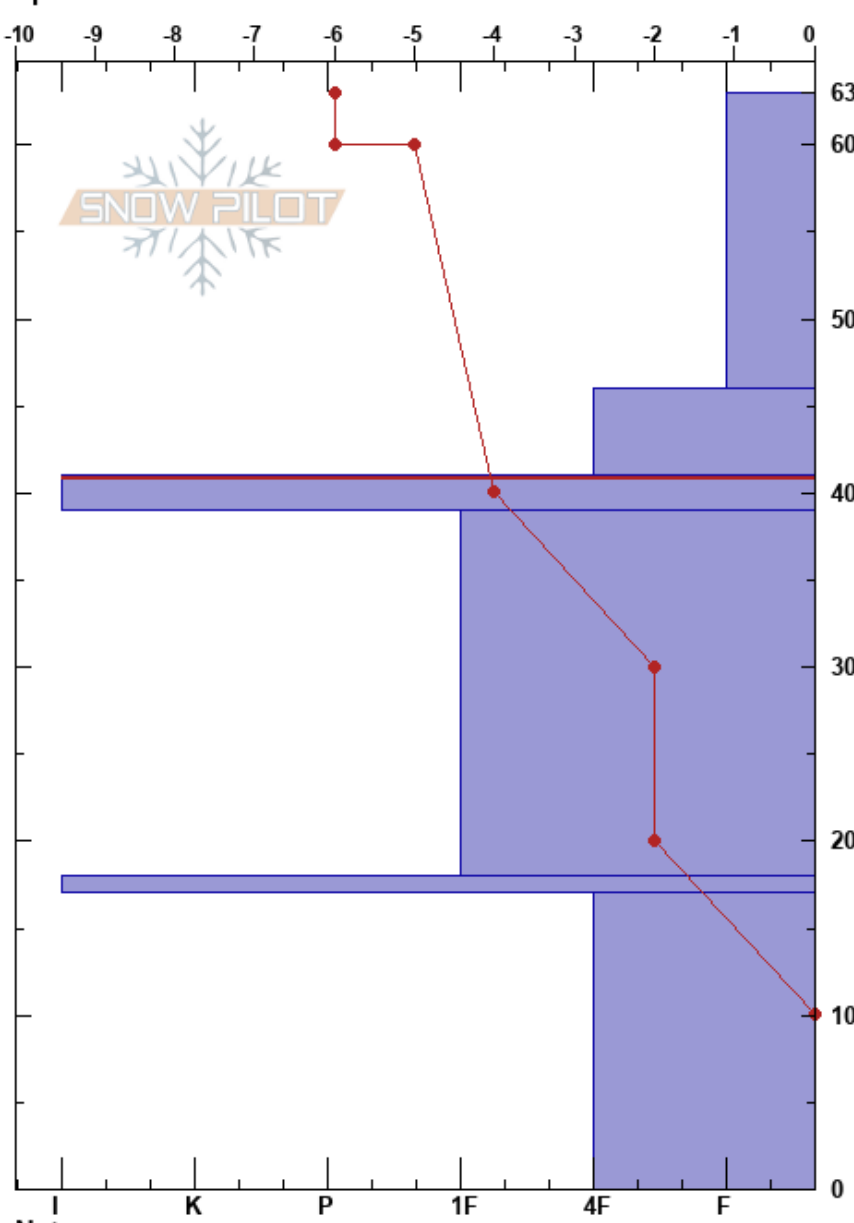

Twin Lakes Pass 231124
 Central Wasatch
 UT
 Elevation: 9900 ft
 Aspect: W
 Specifics:

Otto Stegmaier
 11/24/2023 - 8:35am
 Co-ord: 40.59449N, -111.60934W
 Slope Angle: 30°
 Wind Loading:

Stability:
 Air Temperature: -8°C
 Sky Cover: BKN
 Precipitation: S-1
 Wind: Calm

HS:63
 PF: 47
 41-39cm: Problematic layer

Form	Crystal		Moisture	ρ kg/m ³	Stability tests & Layer comments
	Size				
+	3				
/	2-3				
•	1				
■					← CT3 @41cm SP ← ECTP11 @41cm
•	1				
■					← CT21 @19cm RP