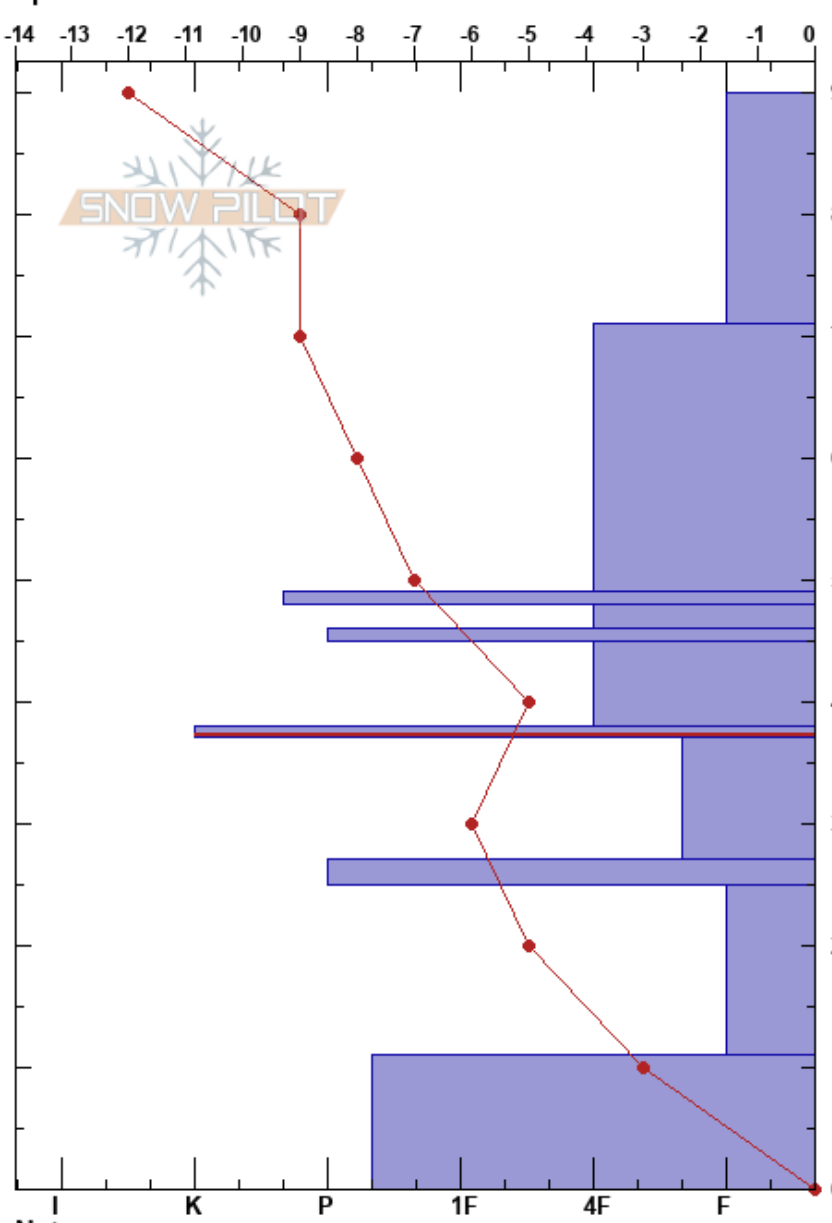

Patsy Pillows 20231124
 Central Wasatch
 UT
 Elevation: 9932 ft
 Aspect: N
 Specifics:

Calvin Giddings
 11/24/2023 - 5:20pm
 Co-ord: 40.59193N, -111.61502W
 Slope Angle: 31°
 Wind Loading: previous

Stability: Good
 Air Temperature: -13°C
 Sky Cover: X
 Precipitation: S-1
 Wind: Calm

HS:90
 38-37cm: Problematic layer

Form	Crystal Size	Moisture	ρ kg/m ³	Stability tests & Layer comments
	2			
* (/)	2 (1.5)			
•	1.5-2			
⊙⊙	1			CT15, Q2 @49cm
⊖	1			ECTP17 @49cm
⊙⊙	1			STE @49cm
⊖	1			
⊙⊙	0.3			CT18, Q2 @38cm
⊖	1-1.5			CT21, Q1 @37cm
⊙⊙	1			STE @37cm
⊖	2			ECTN24 @37cm
⊖	2.5			