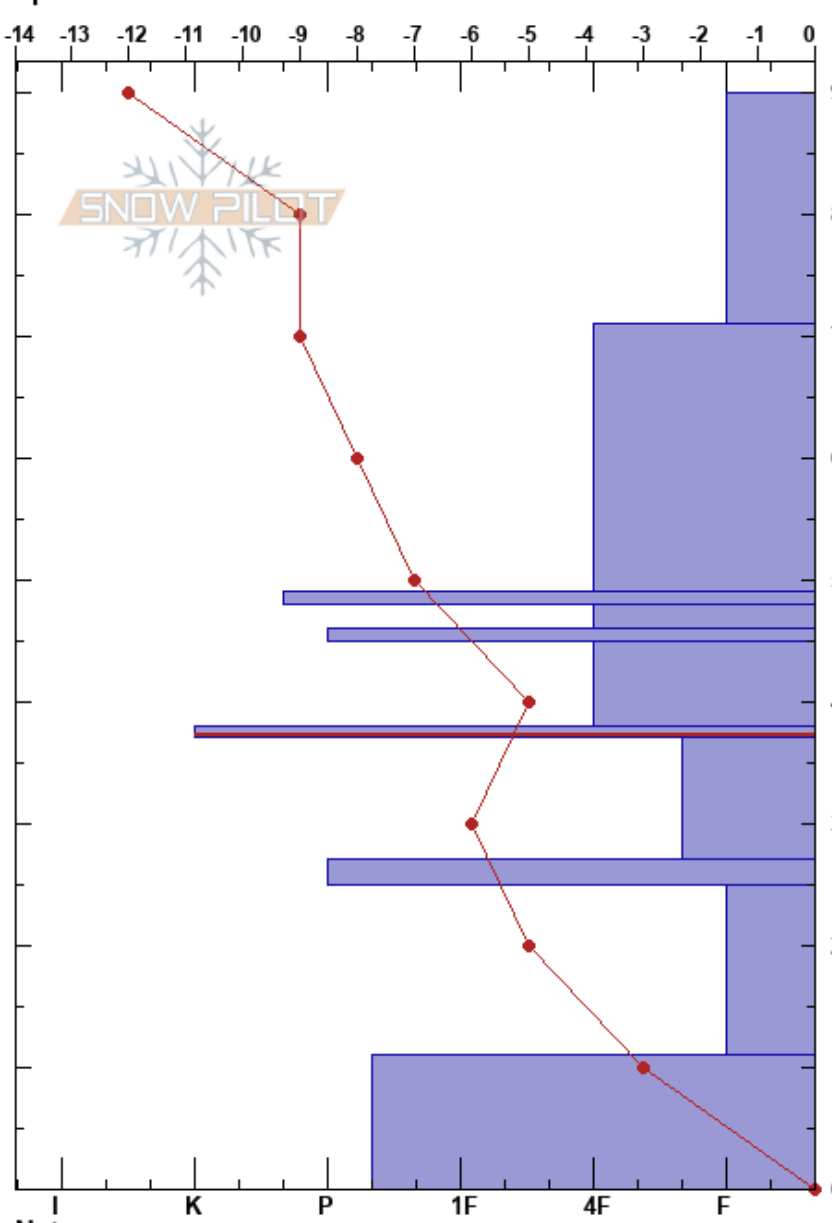

Patsy Pillows 20231124
 Central Wasatch
 UT
 Elevation: 9932 ft
 Aspect: N
 Specifics:

Calvin Giddings
 11/24/2023 - 5:20pm
 Co-ord: 40.59193N, -111.61502W
 Slope Angle: 31°
 Wind Loading: previous

Stability: Good
 Air Temperature: -13°C
 Sky Cover: X
 Precipitation: S-1
 Wind: Calm

HS:90
 38-37cm: Problematic layer

Elevation (cm)	Crystal		Moisture	ρ kg/m ³	Stability tests & Layer comments
	Form	Size			
90		2			
80	* (/)	2 (1.5)			
70					
60	•	1.5-2			
50	⊙⊙	1			CT15, Q2 @49cm
48	⊖	1			ECTP17 @49cm
46	⊙⊙	1			STE @49cm
44	⊖	1			
40	⊙⊙	0.3			CT18, Q2 @38cm
38	⊖	1-1.5			CT21, Q1 @37cm
36	⊙⊙	1			STE @37cm
34					ECTN24 @37cm
20	□	2			
10					
0	□	2.5			