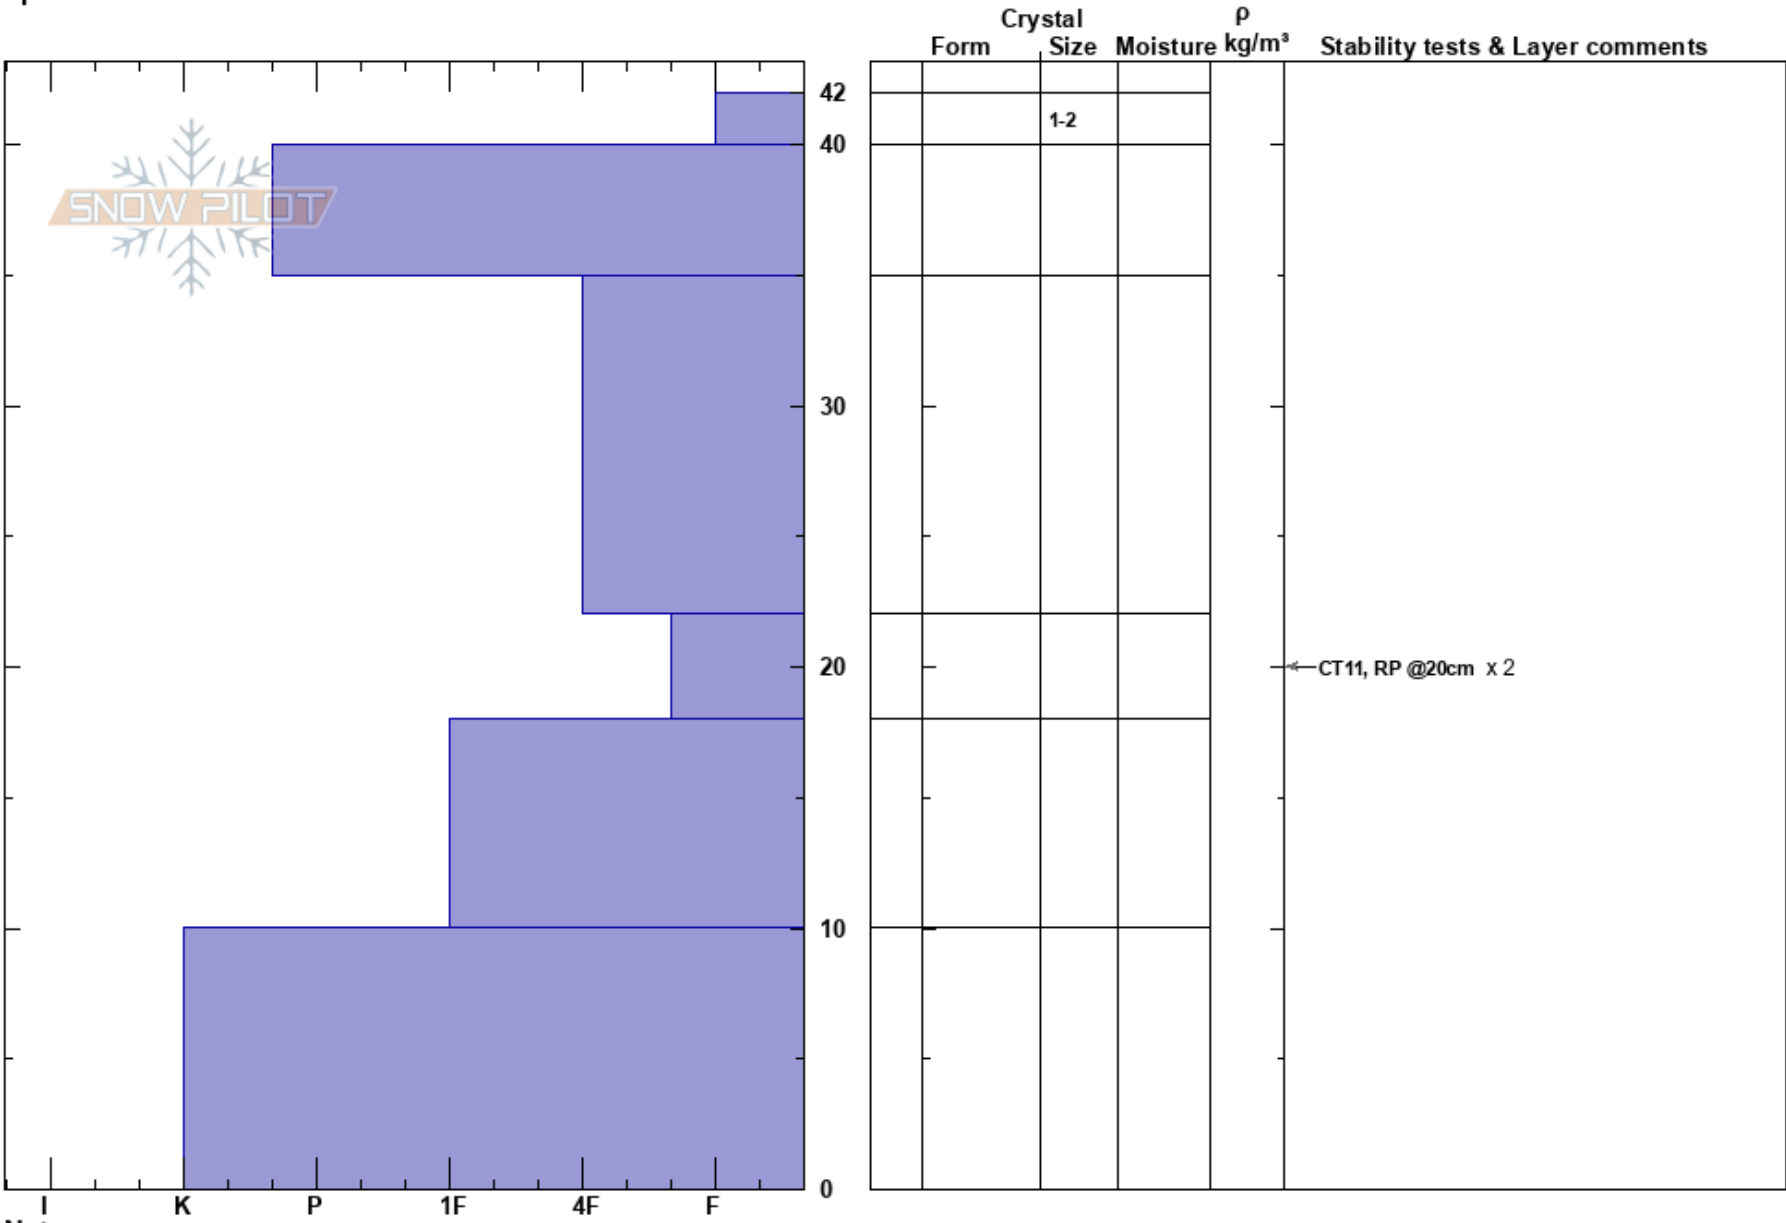

9km Butthead Path
 KSM
 BC
 Elevation: 612 m
 Aspect: S
 Specifics:

KSM Mountain Safety
 24/11/2023 - 10:00
 Co-ord: 09V 453432W 6268960N
 Slope Angle: 30°
 Wind Loading:

Stability: **HS:42**
 Air Temperature: 0°C
 Sky Cover: OVC
 Precipitation: S-1
 Wind: Calm

Layer Notes:
 PF: 35 22-18cm: Problematic layer

Notes: