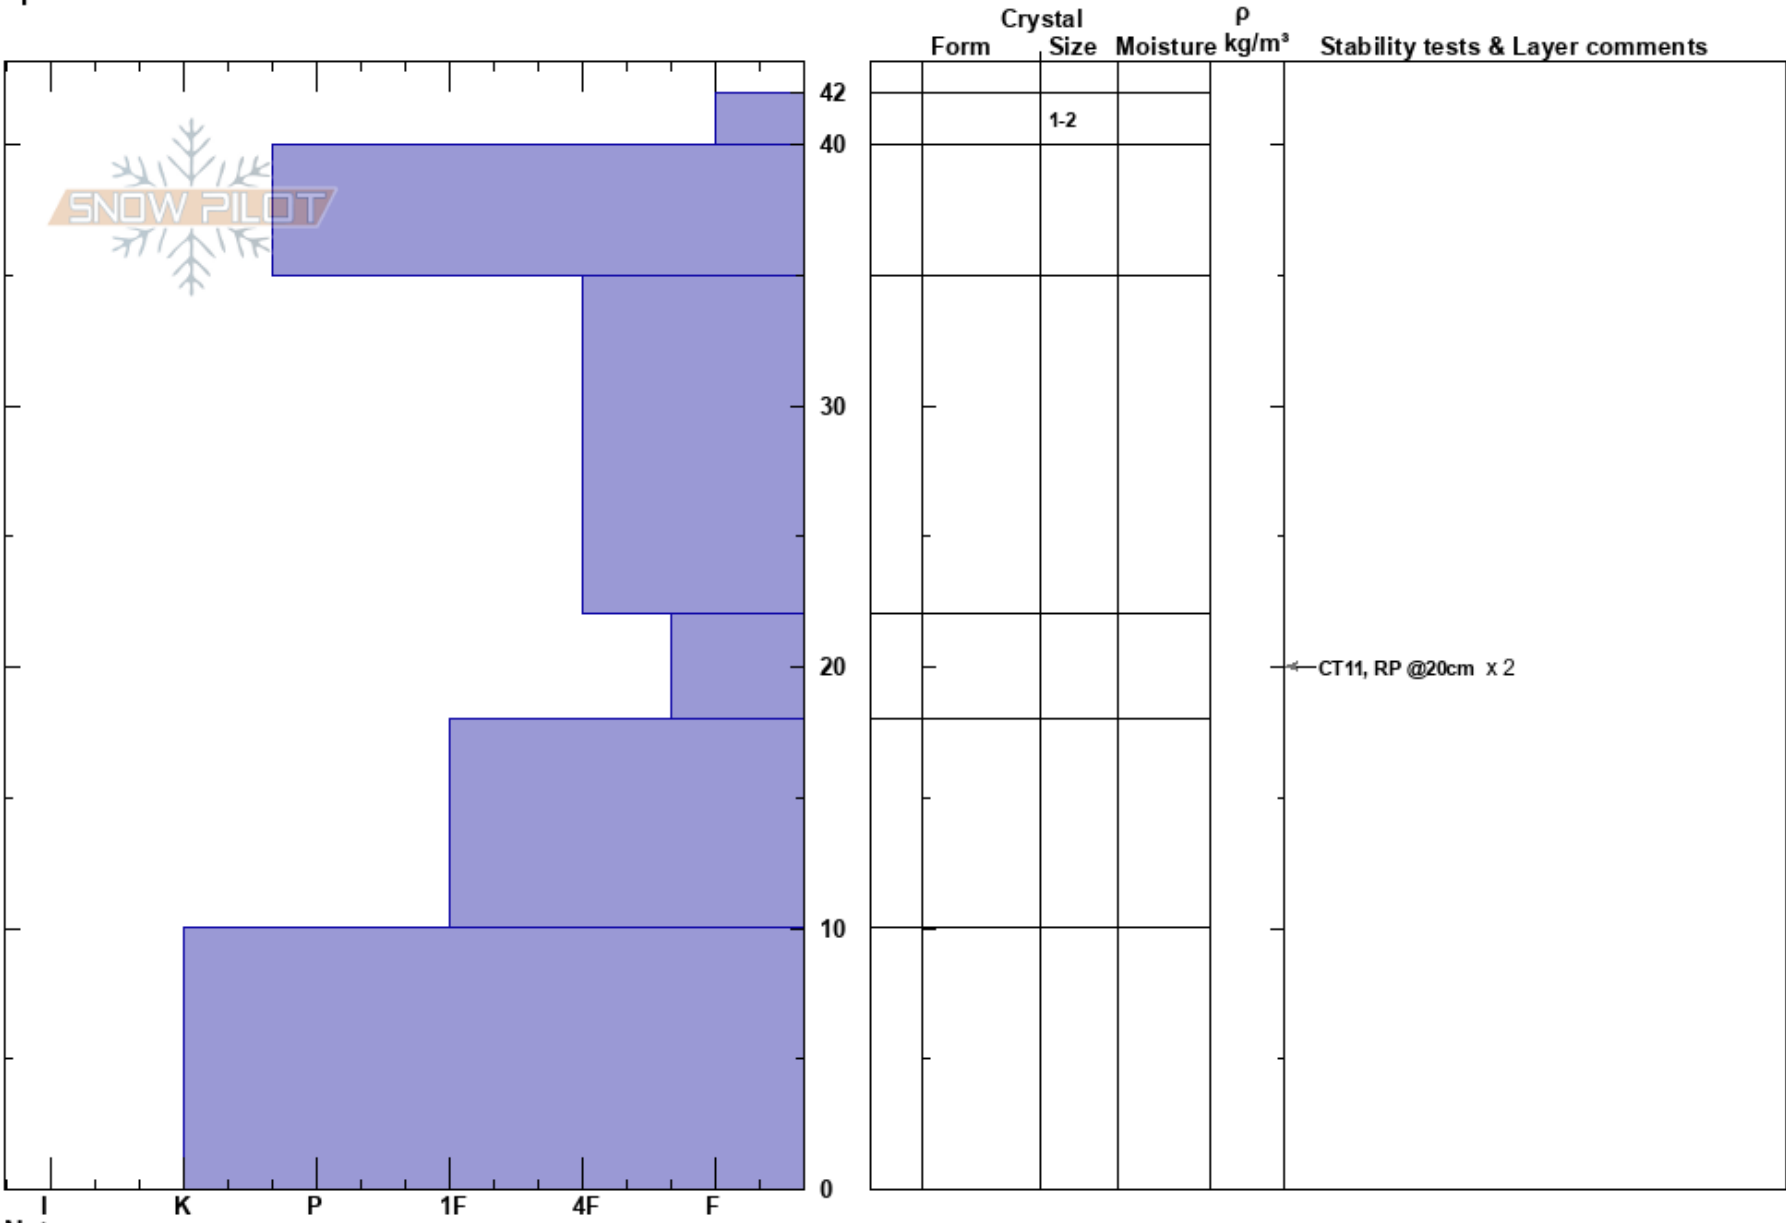

9km Butthead Path  
 KSM  
 BC  
 Elevation: 612 m  
 Aspect: S  
 Specifics:

KSM Mountain Safety  
 24/11/2023 - 10:00  
 Co-ord: 09V 453432W 6268960N  
 Slope Angle: 30°  
 Wind Loading:

Stability: **HS:42**  
 Air Temperature: 0°C  
 Sky Cover: OVC  
 Precipitation: S-1  
 Wind: Calm

Layer Notes:  
 PF: 35 22-18cm: Problematic layer

Notes: