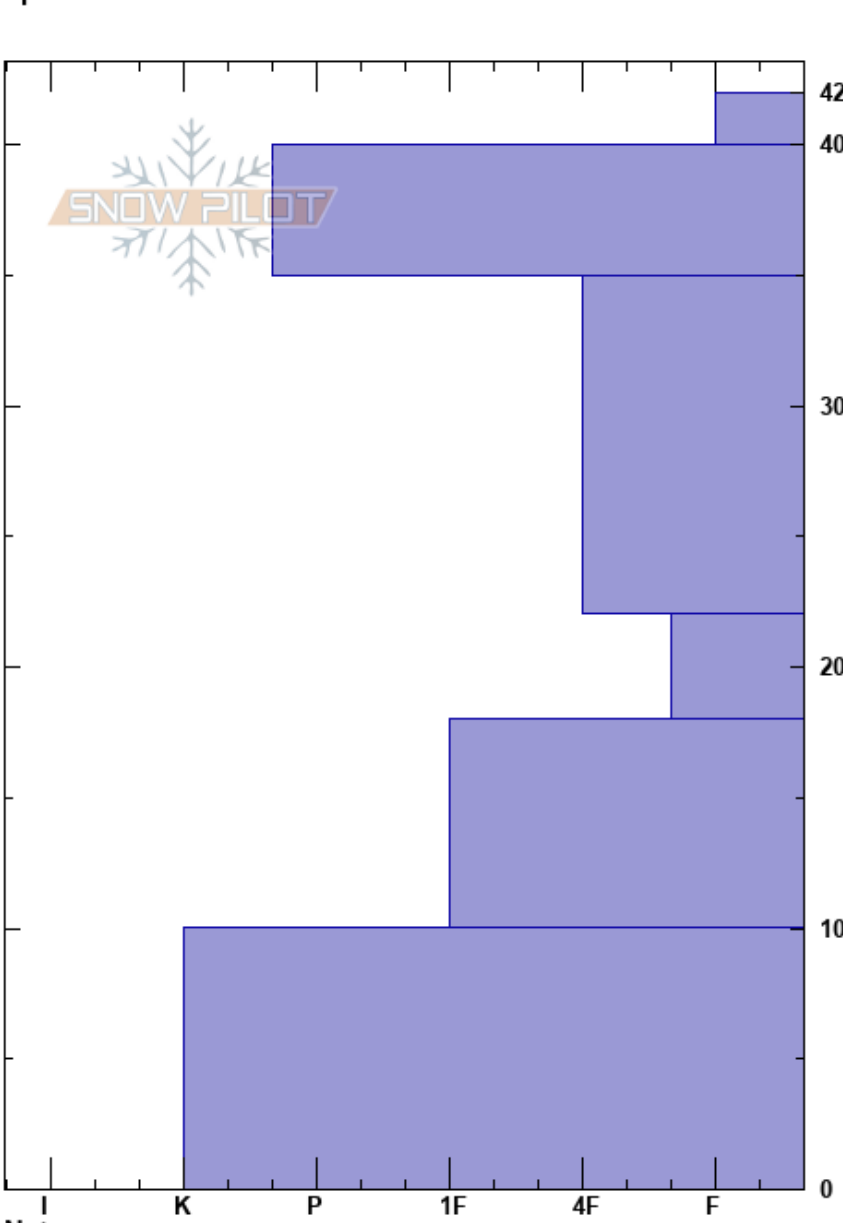

9km Butthead Path
 KSM
 BC
 Elevation: 612 m
 Aspect: S
 Specifics:

KSM Mountain Safety
 24/11/2023 - 10:00
 Co-ord: 09V 453432W 6268960N
 Slope Angle: 30°
 Wind Loading:

Stability: **HS:42**
 Air Temperature: 0°C
 Sky Cover: OVC
 Precipitation: S-1
 Wind: Calm

Layer Notes:
 PF: 35 22-18cm: Problematic layer

Crystal Form	Crystal Size	Moisture	ρ kg/m ³	Stability tests & Layer comments
	1-2			
				← CT11, RP @20cm x 2

Notes: