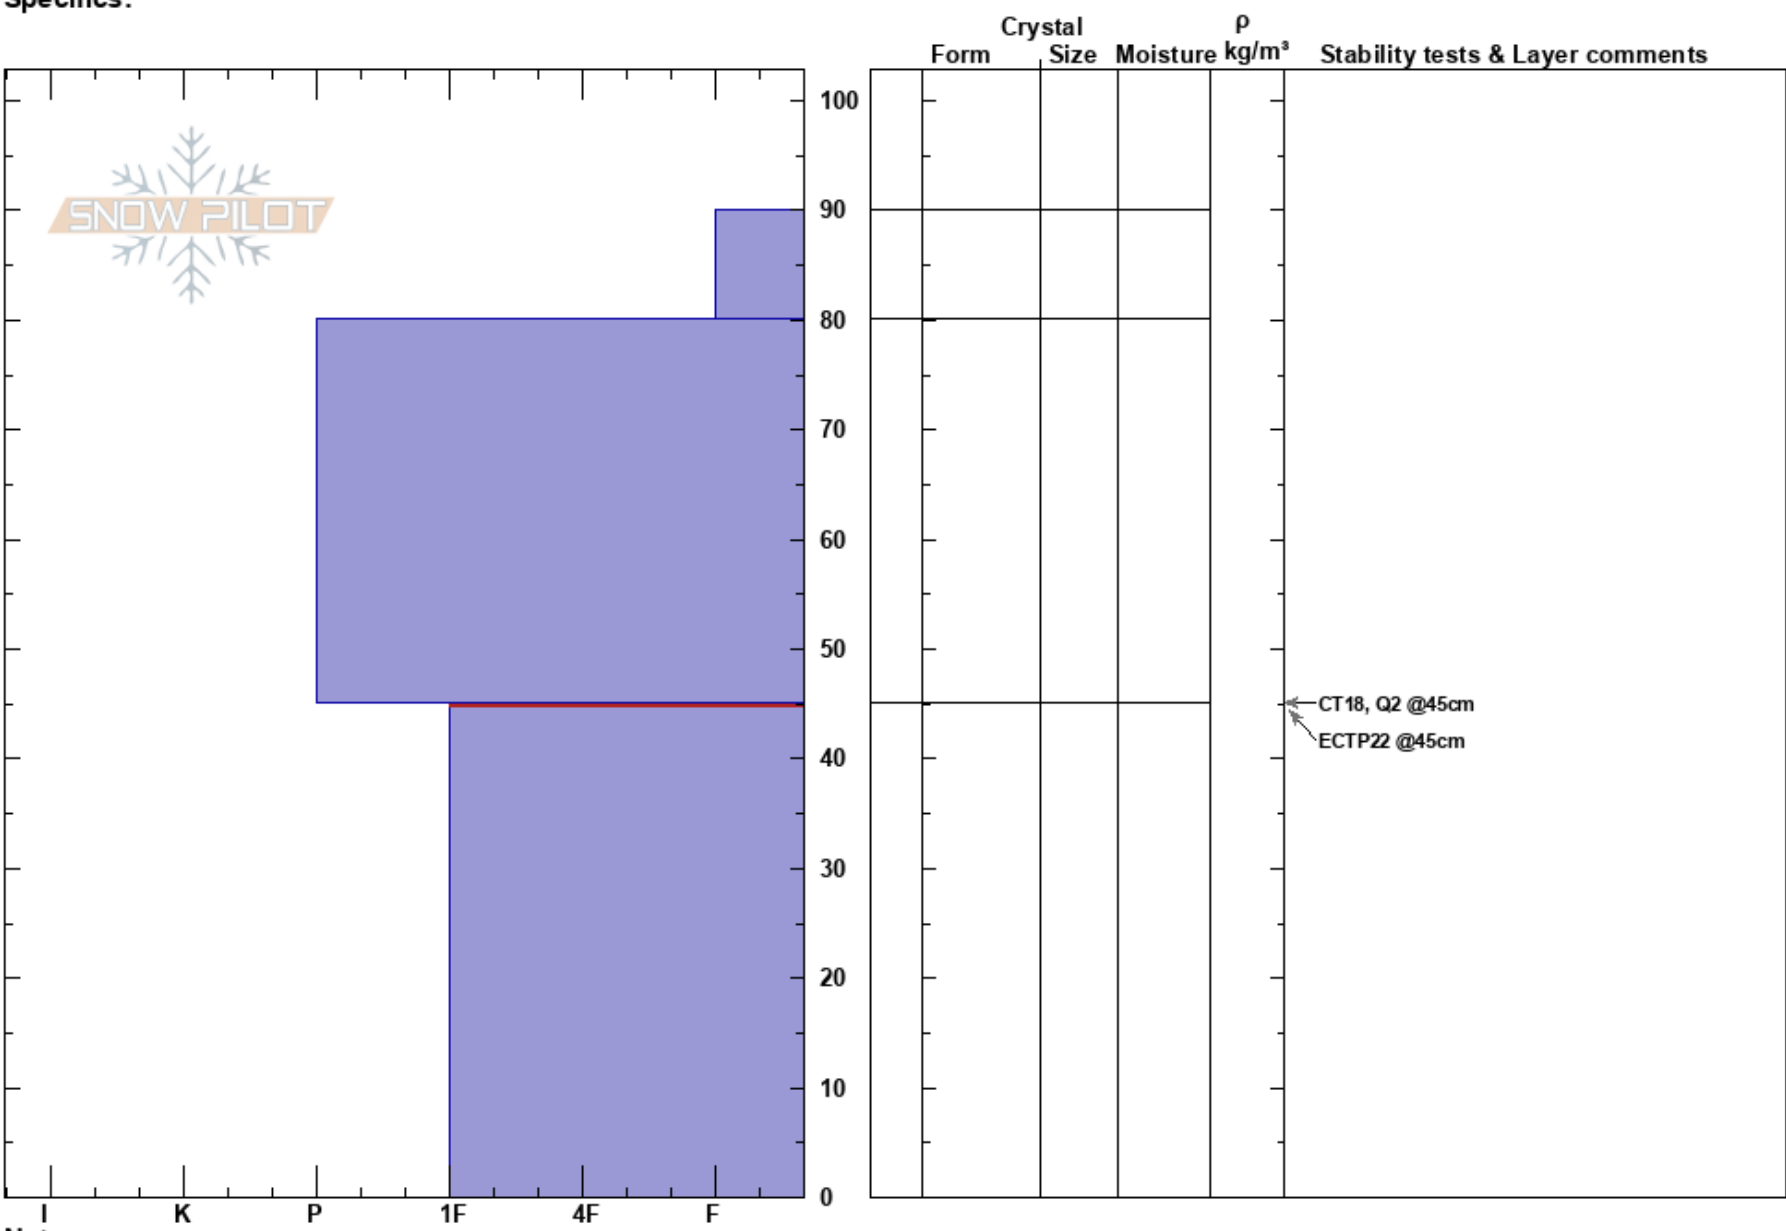

October bowl  
 Bridger Range  
 MT  
 Elevation: 8250 ft  
 Aspect: N  
 Specifics:

Charlie Bayles  
 11/24/2023 - 1:30pm  
 Co-ord: 45.91127N, -110.97376W  
 Slope Angle: 35°  
 Wind Loading: yes

**Stability:**  
**Air Temperature:**      **HS:** 100  
**Sky Cover:**                    45-0cm: Problematic layer  
**Precipitation:**  
**Wind:**

**Notes:** Most aspects still too shallow to ski. Some N through NE aspects had similar structure and depth