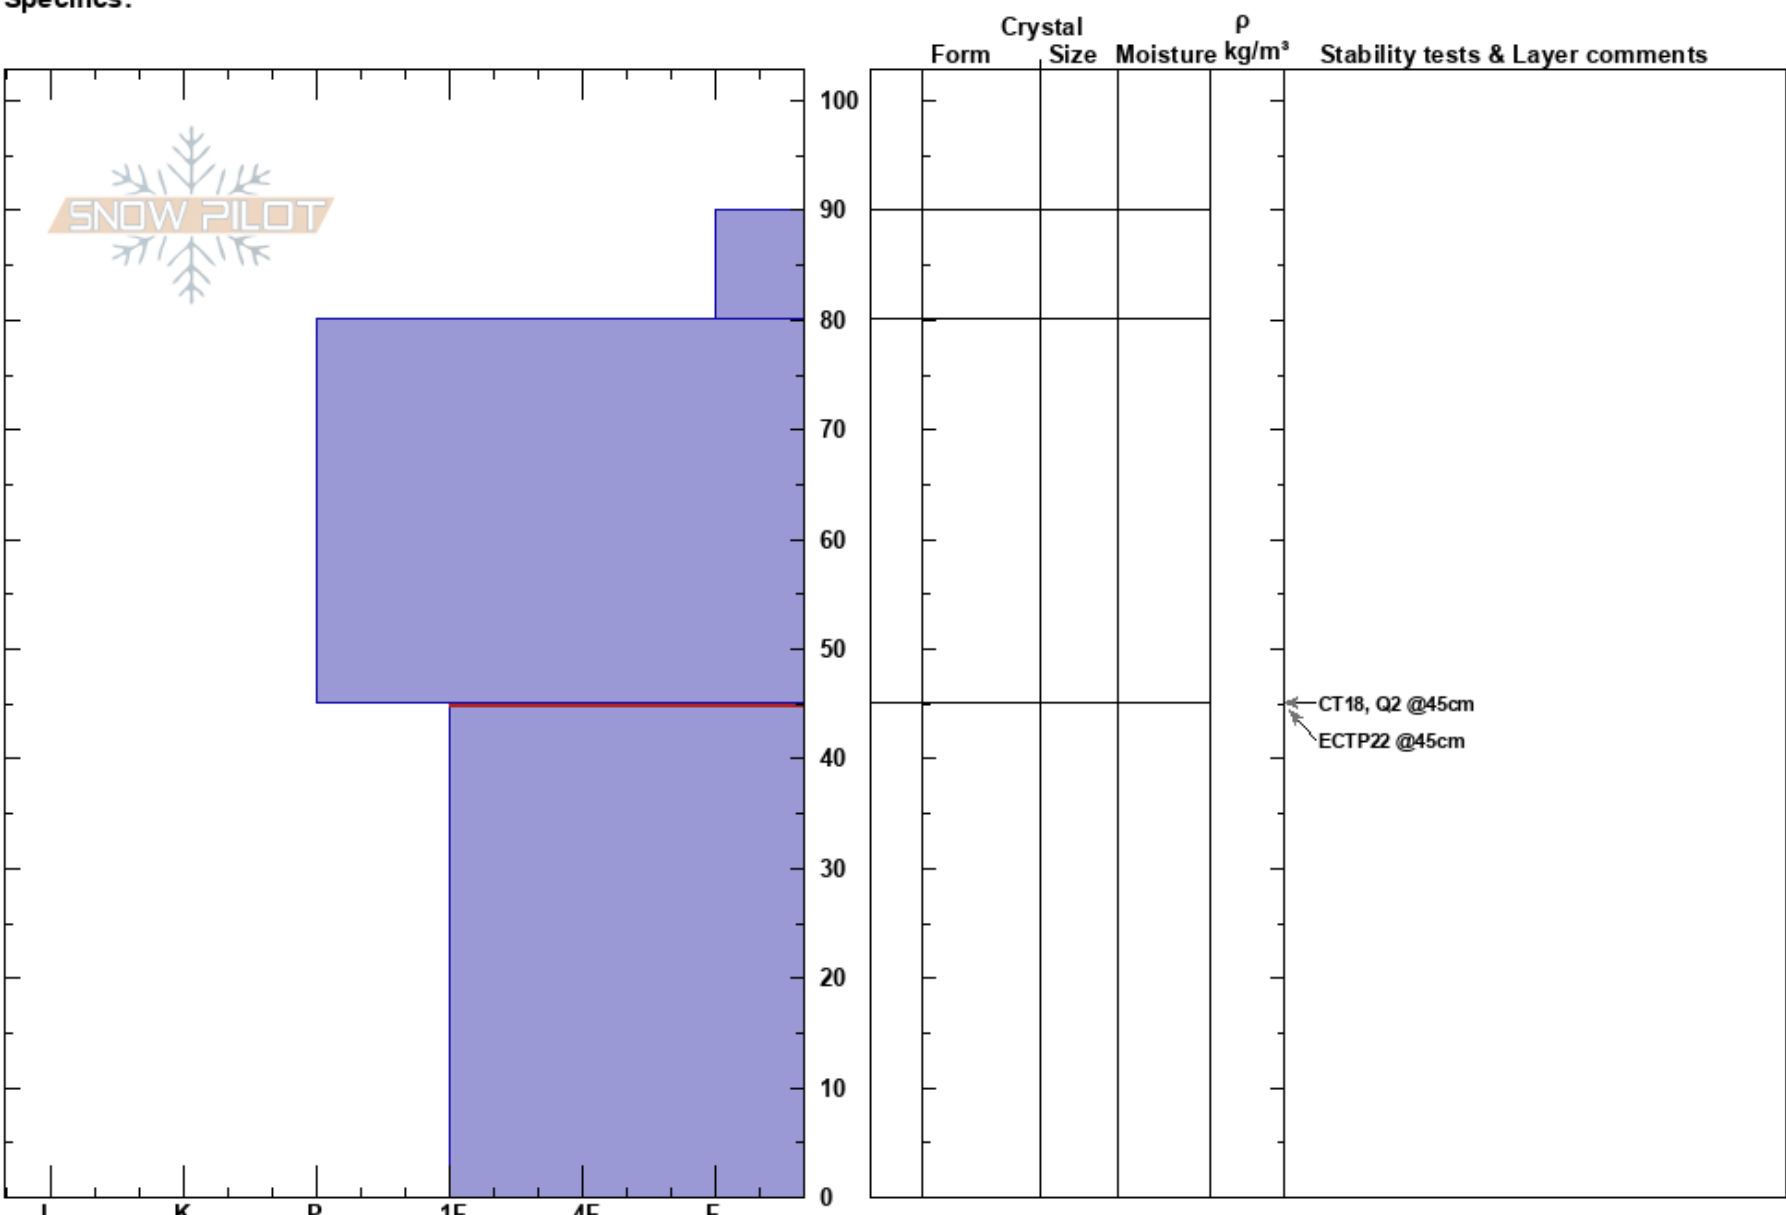

October bowl  
 Bridger Range  
 MT  
 Elevation: 8250 ft  
 Aspect: N  
 Specifics:

Charlie Bayles  
 11/24/2023 - 1:30pm  
 Co-ord: 45.91127N, -110.97376W  
 Slope Angle: 35°  
 Wind Loading: yes

Stability: **HS: 100**  
 Air Temperature: 45-0cm: Problematic layer  
 Sky Cover:  
 Precipitation:  
 Wind:

**Notes:** Most aspects still too shallow to ski. Some N through NE aspects had similar structure and depth