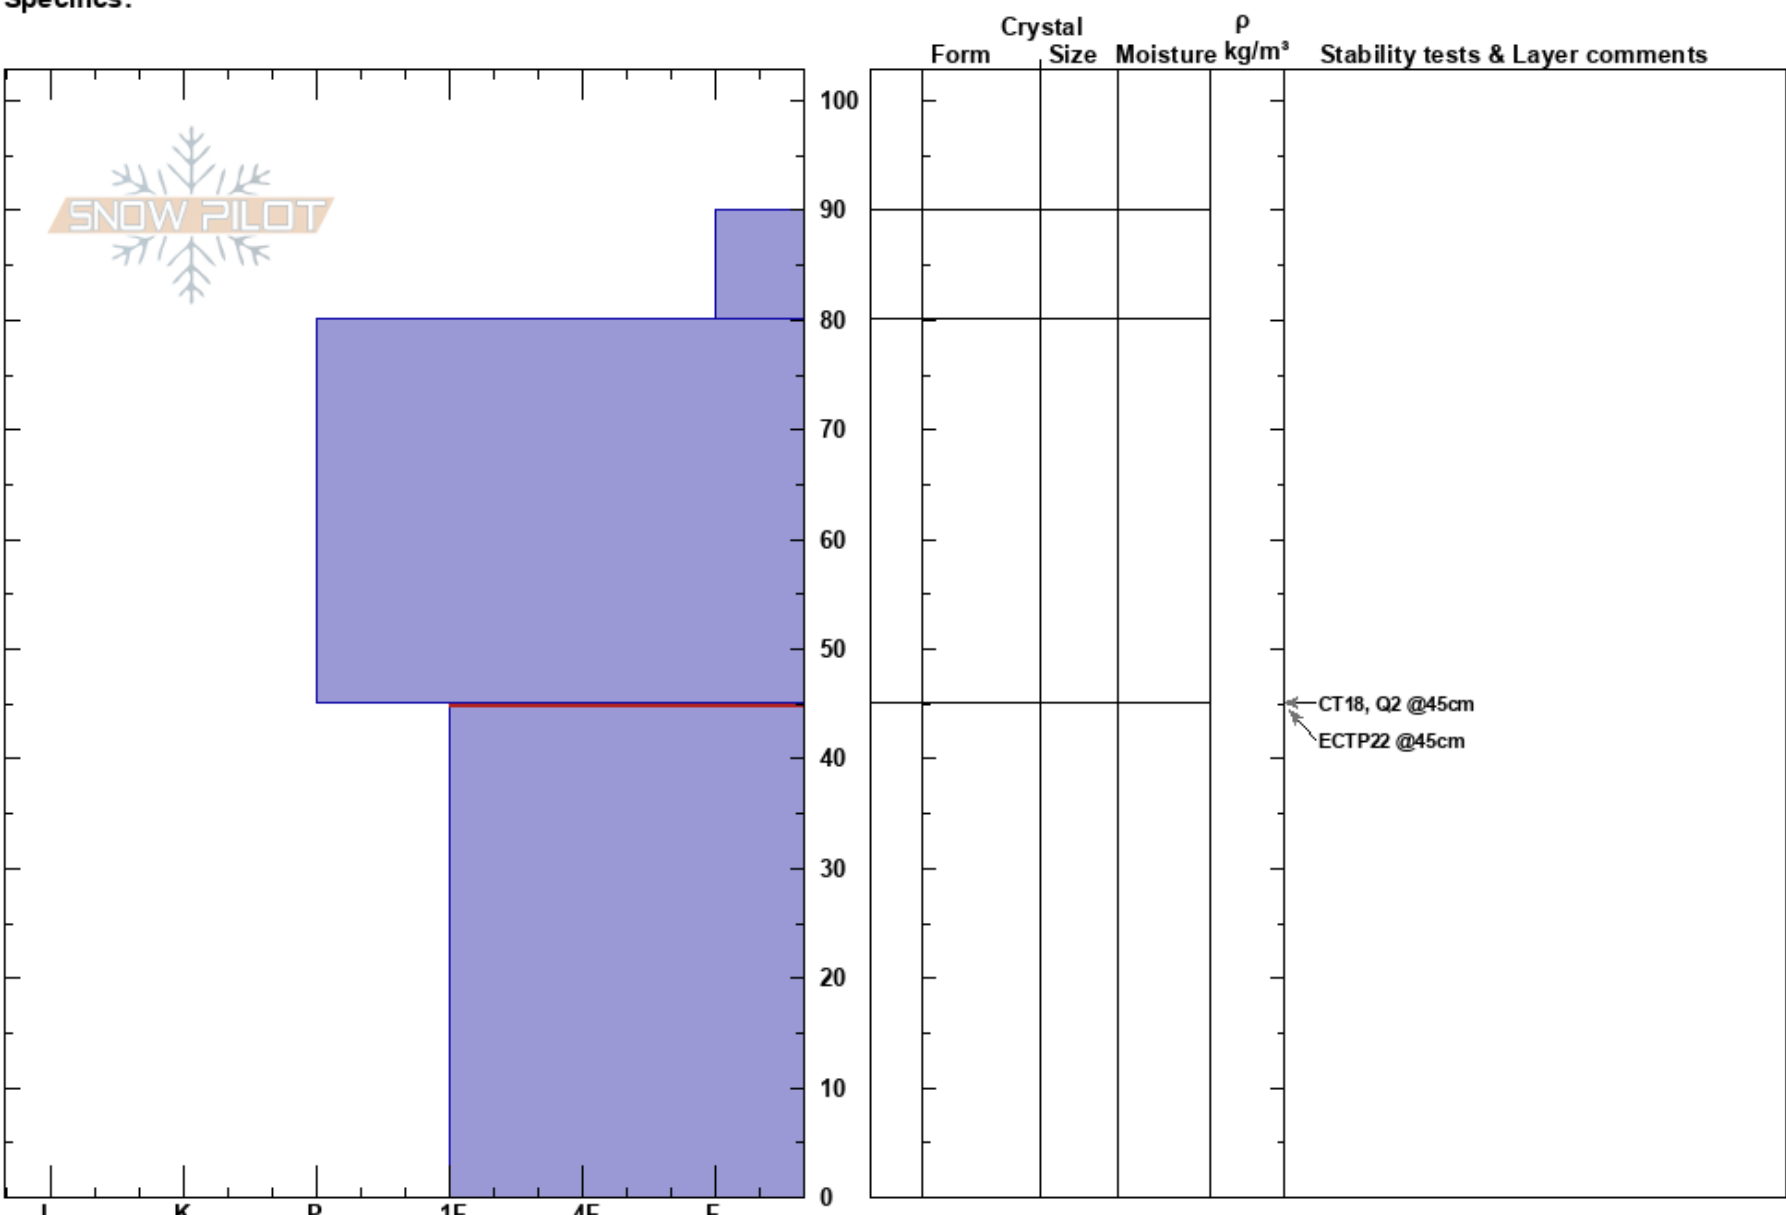

October bowl
Bridger Range
MT
Elevation: 8250 ft
Aspect: N
Specifics:

Charlie Bayles
11/24/2023 - 1:30pm
Co-ord: 45.91127N, -110.97376W
Slope Angle: 35°
Wind Loading: yes

Stability: **HS: 100**
Air Temperature: 45-0cm: Problematic layer
Sky Cover:
Precipitation:
Wind:

Notes: Most aspects still too shallow to ski. Some N through NE aspects had similar structure and depth