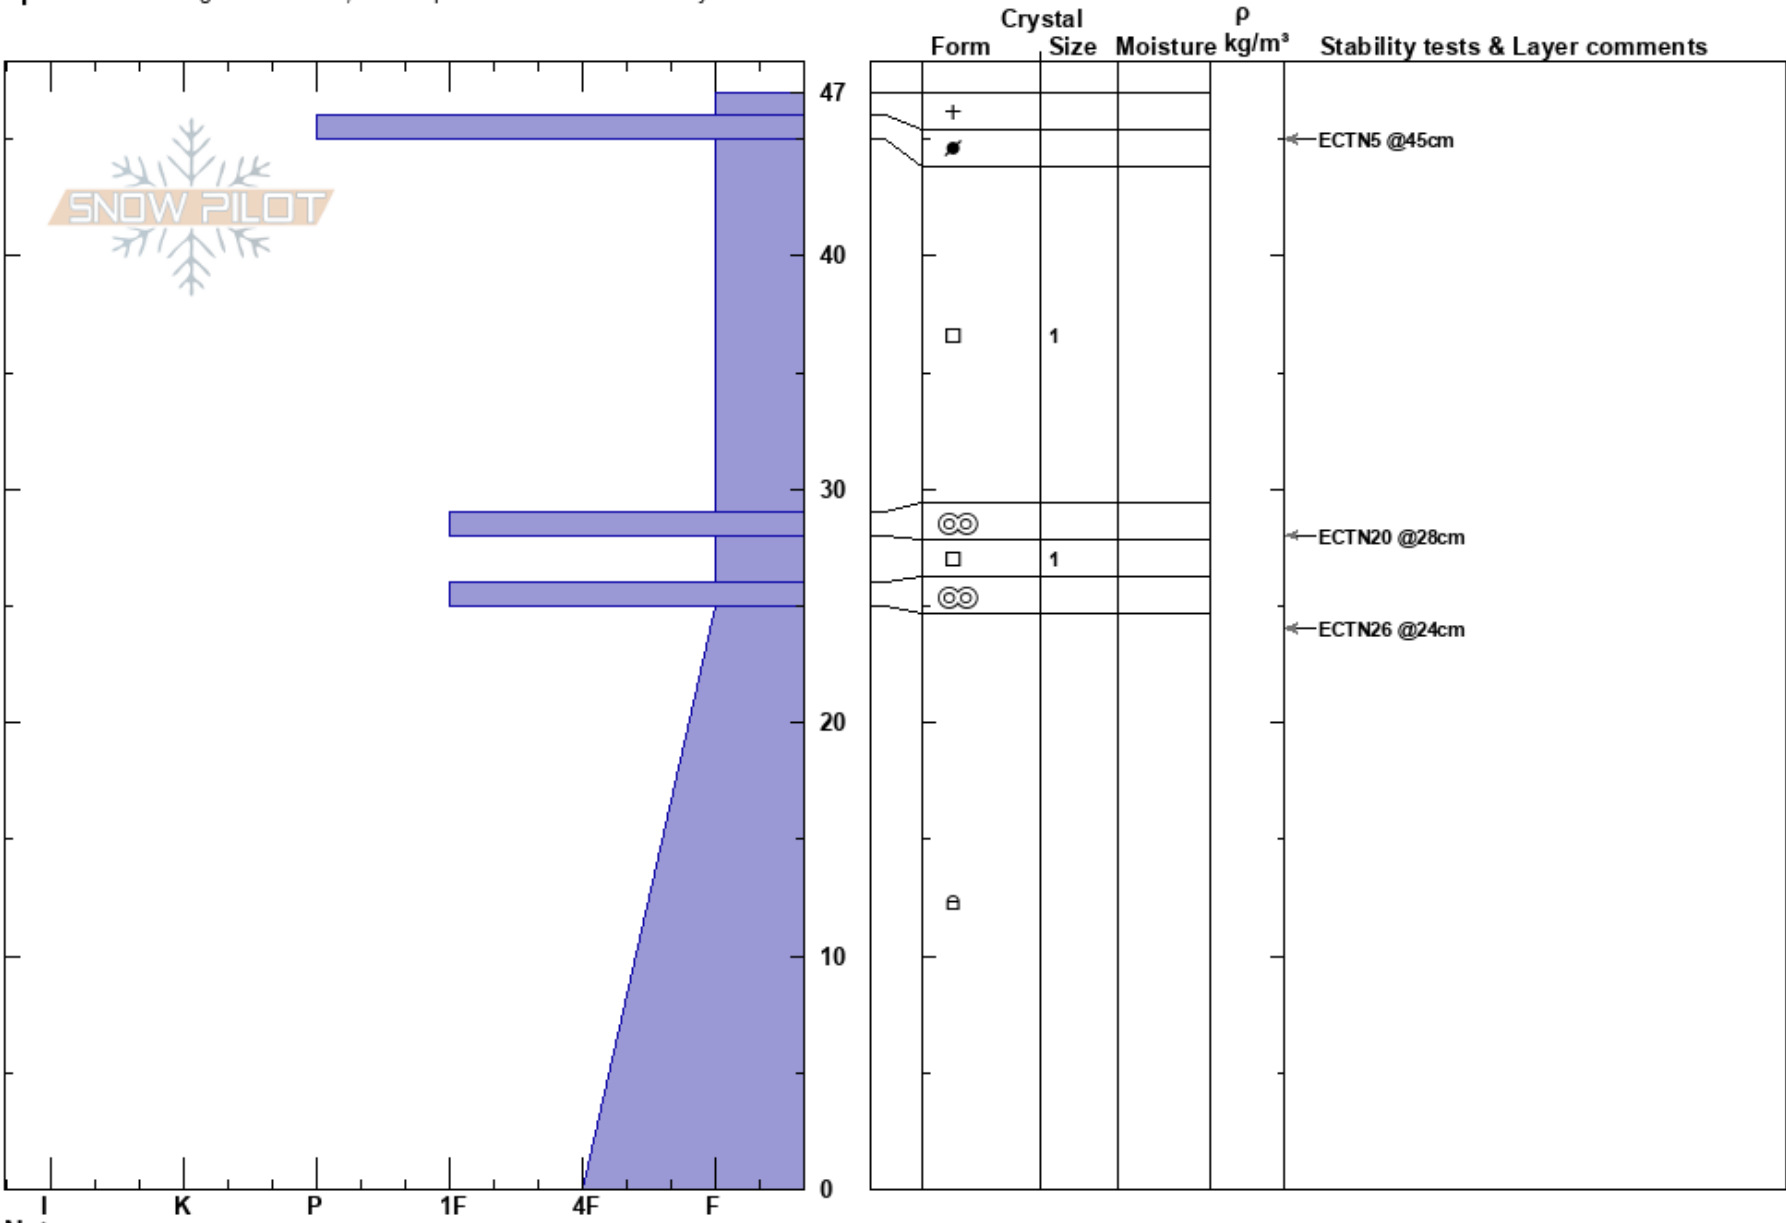

Big jump rock  
 Teton Range  
 WY  
 Elevation: 9300 ft  
 Aspect: N  
 Specifics: Pit dug in a Ski Area; Pit is representative of backcountry

Scott Matthews  
 11/24/2023 - 1:45pm  
 Co-ord:  
 Slope Angle: 35°  
 Wind Loading: no

Stability:  
 Air Temperature: -10°C  
 Sky Cover: BKN  
 Precipitation: NO  
 Wind: Calm

HS: 47  
 PF: 20  
 PS: 12  
 28-26cm: Problematic layer

Notes: