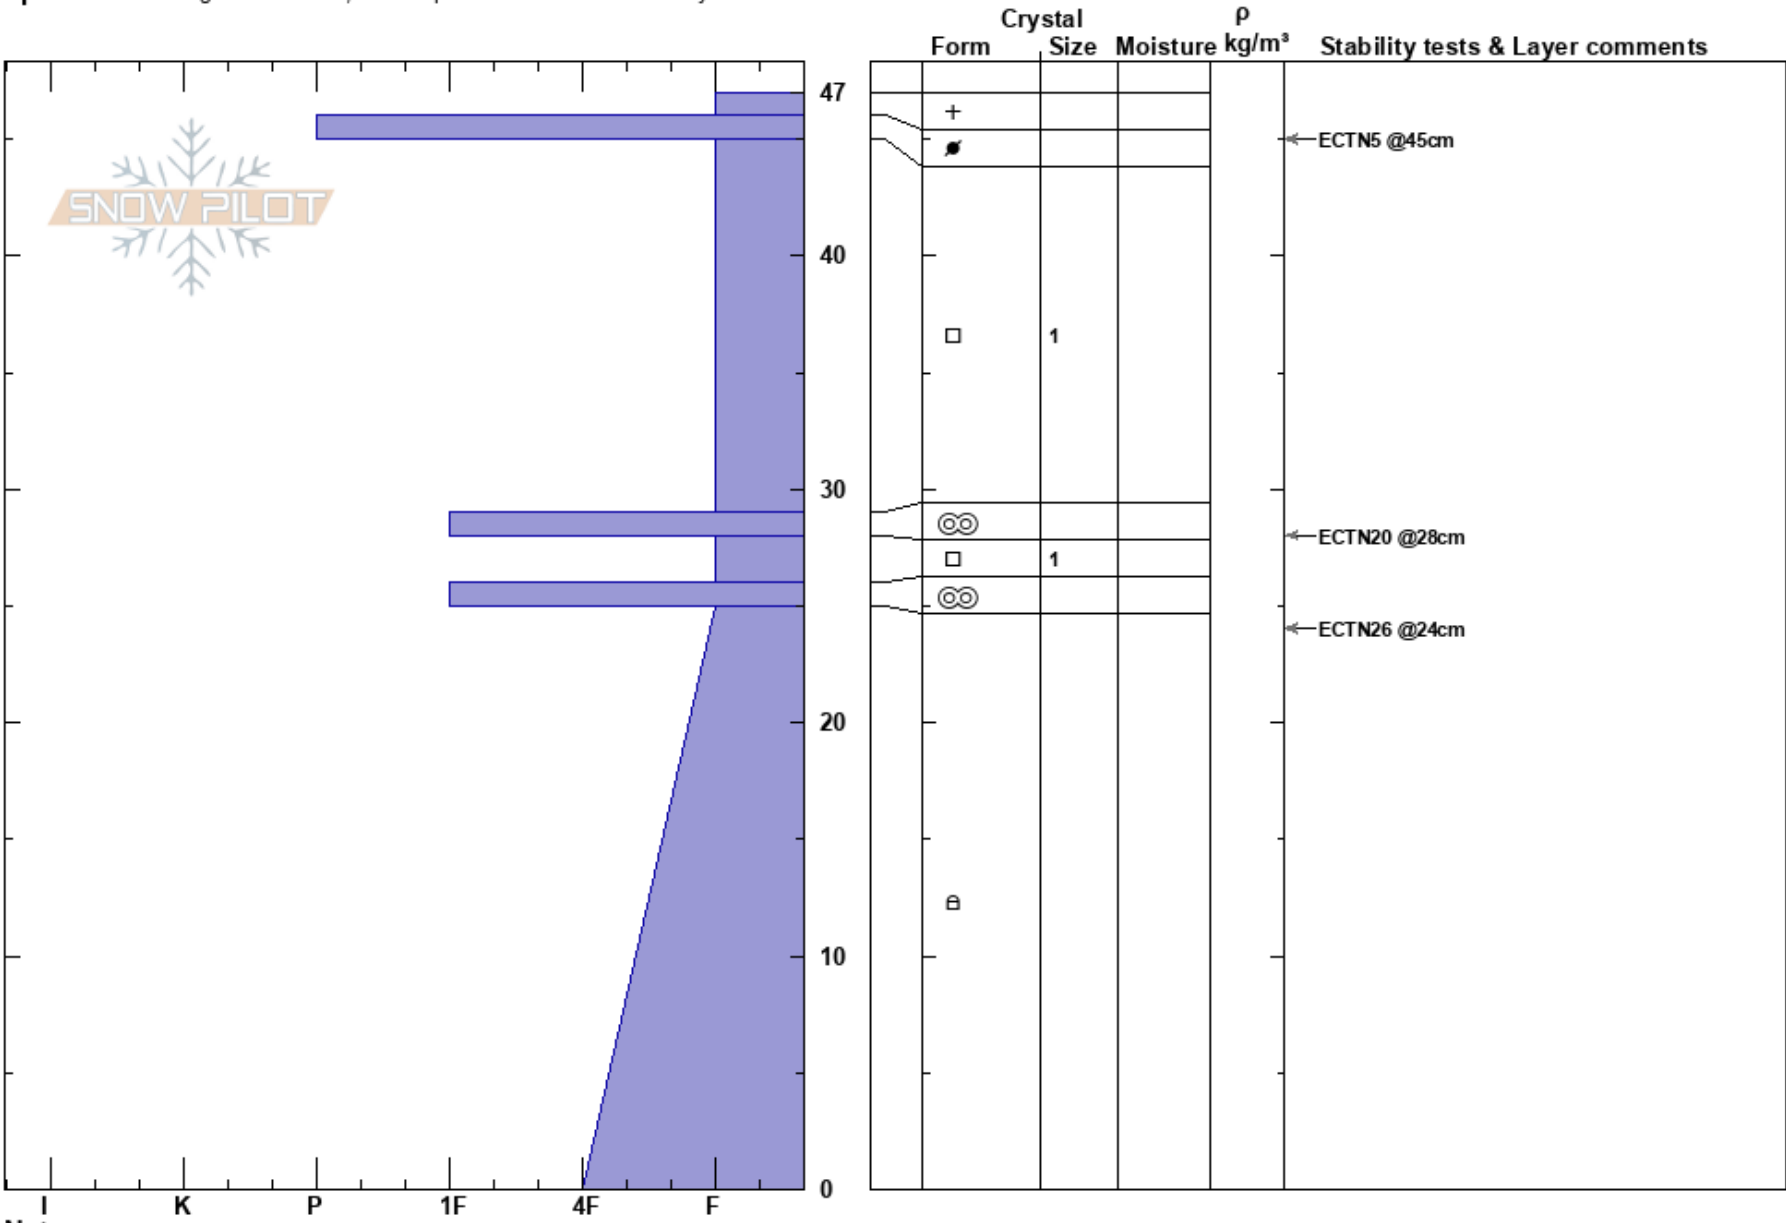

Big jump rock
 Teton Range
 WY
 Elevation: 9300 ft
 Aspect: N
 Specifics: Pit dug in a Ski Area; Pit is representative of backcountry

Scott Matthews
 11/24/2023 - 1:45pm
 Co-ord:
 Slope Angle: 35°
 Wind Loading: no

Stability:
 Air Temperature: -10°C
 Sky Cover: BKN
 Precipitation: NO
 Wind: Calm

HS: 47
 PF: 20
 PS: 12
 28-26cm: Problematic layer

Notes: