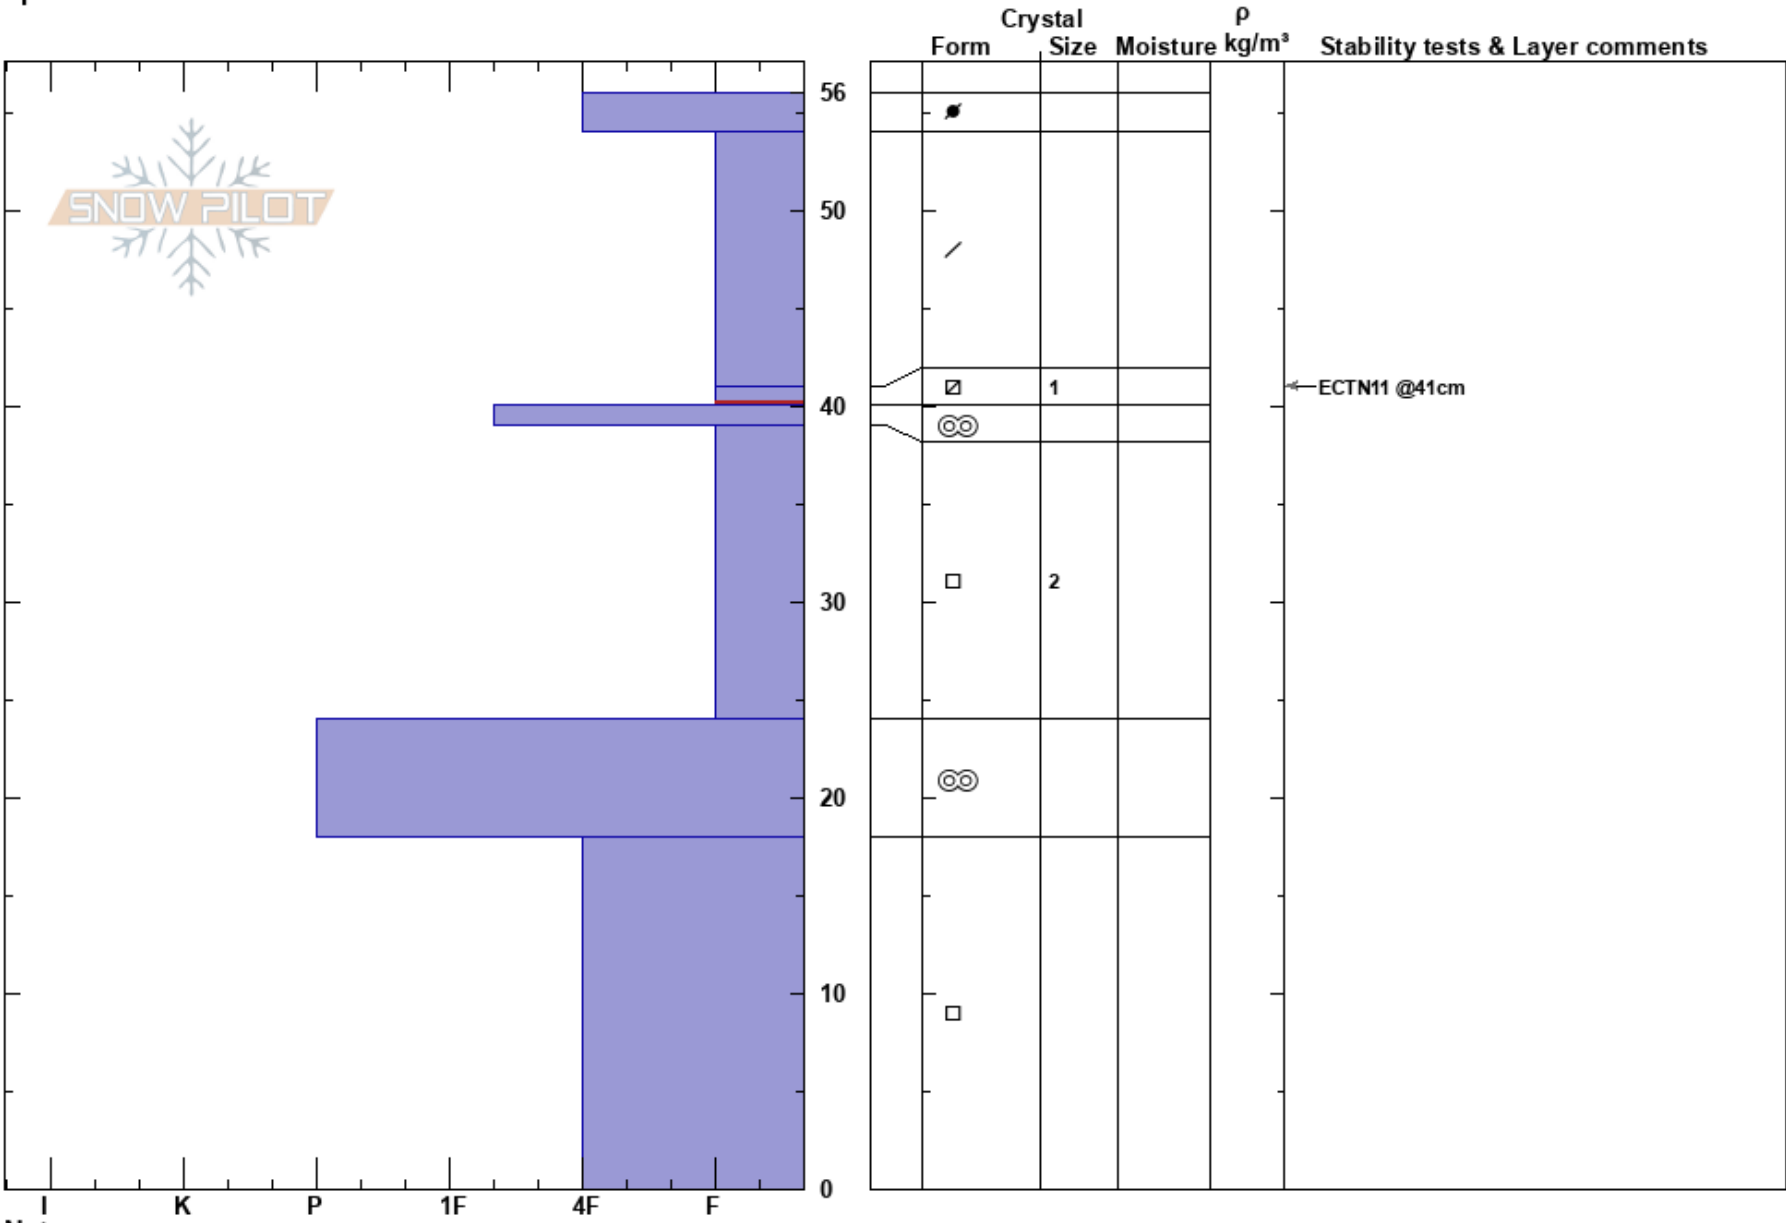

Edelweiss
 Teton Range
 WY
 Elevation: 9000 ft
 Aspect: E
 Specifics:

Alex Drinkard
 11/24/2023 - 12:30am
 Co-ord: 43.48676N, -110.96785W
 Slope Angle: 28°
 Wind Loading: no

Stability:
 Air Temperature:
 Sky Cover: FEW
 Precipitation: NO
 Wind: E Moderate

HS: 56
 PF: 15 41-40cm: Problematic layer
 PS: 10

Notes:

I K P 1F 4F F