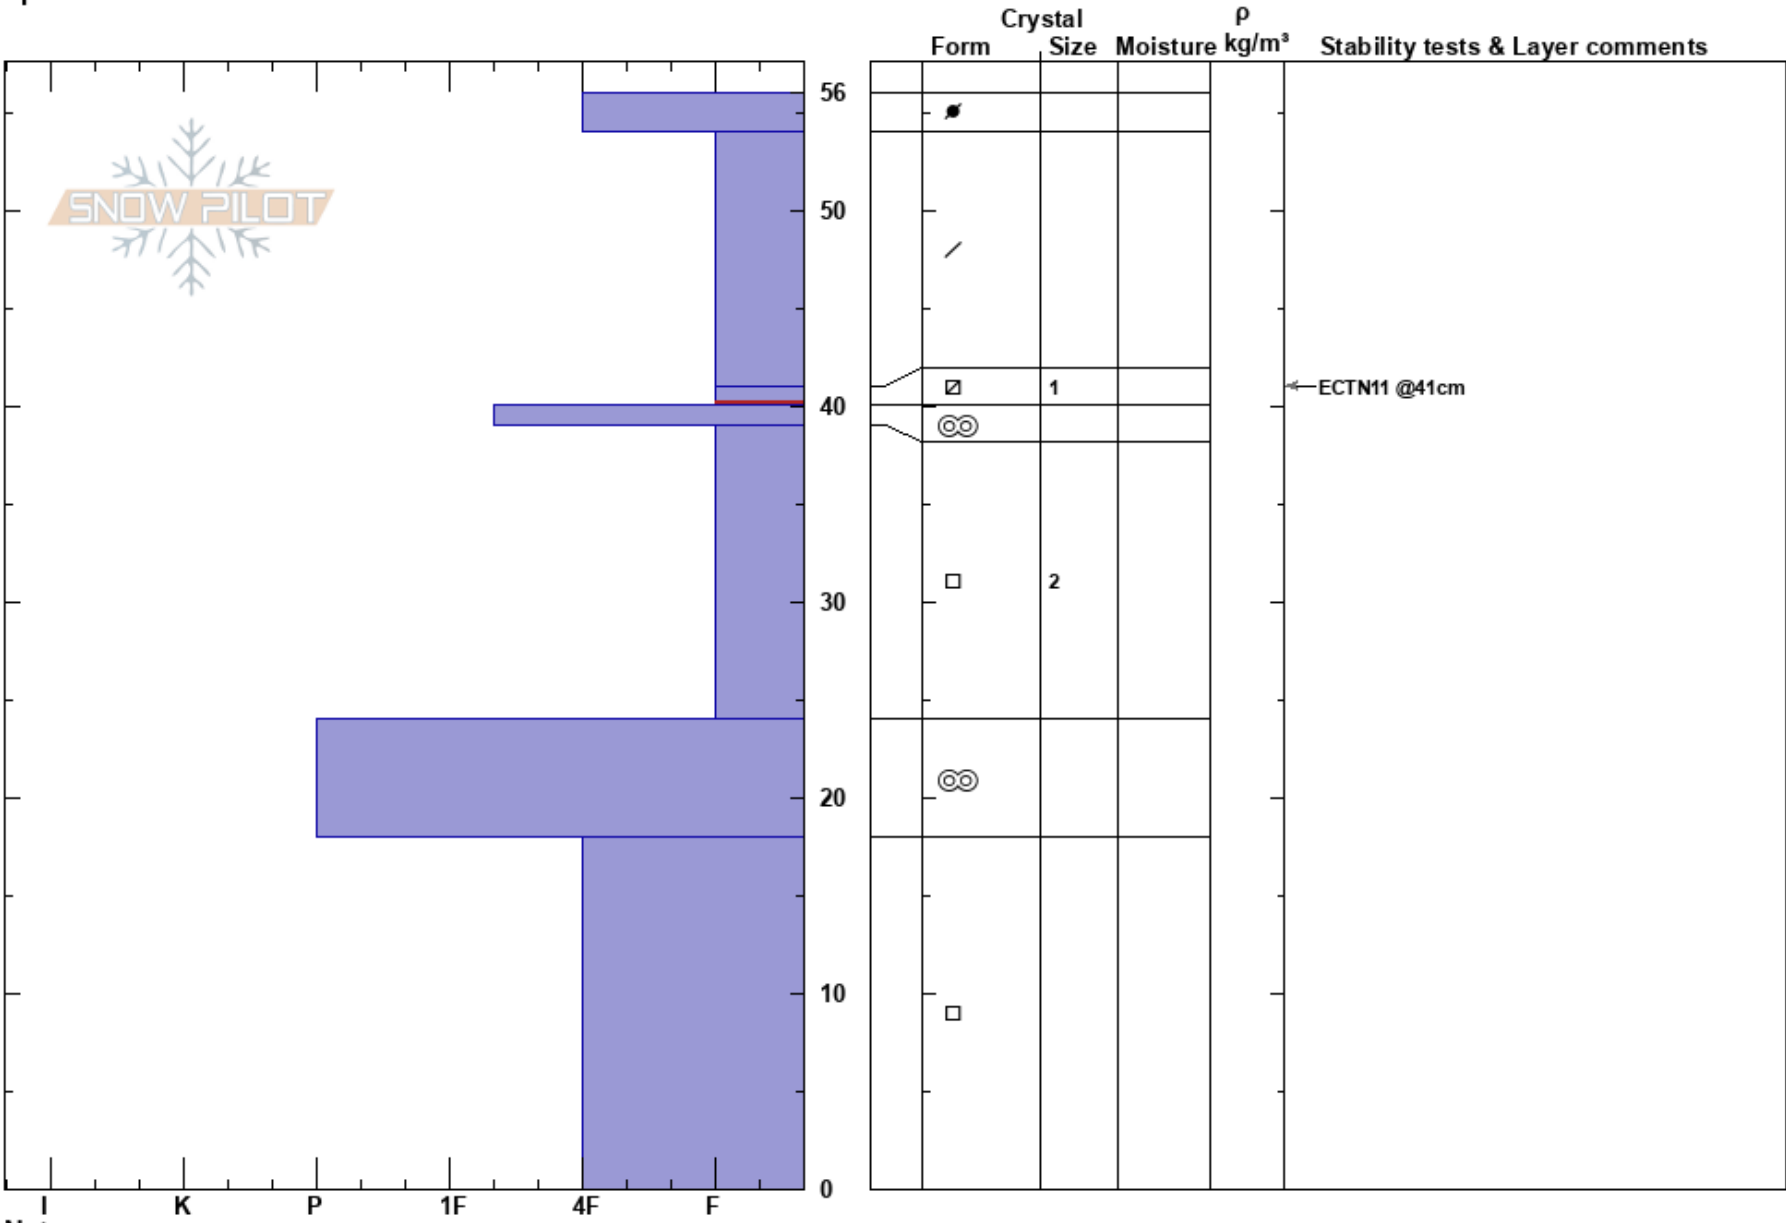

Edelweiss
 Teton Range
 WY
 Elevation: 9000 ft
 Aspect: E
 Specifics:

Alex Drinkard
 11/24/2023 - 12:30am
 Co-ord: 43.48676N, -110.96785W
 Slope Angle: 28°
 Wind Loading: no

Stability:
 Air Temperature:
 Sky Cover: FEW
 Precipitation: NO
 Wind: E Moderate

HS: 56
 PF: 15 41-40cm: Problematic layer
 PS: 10

Notes: