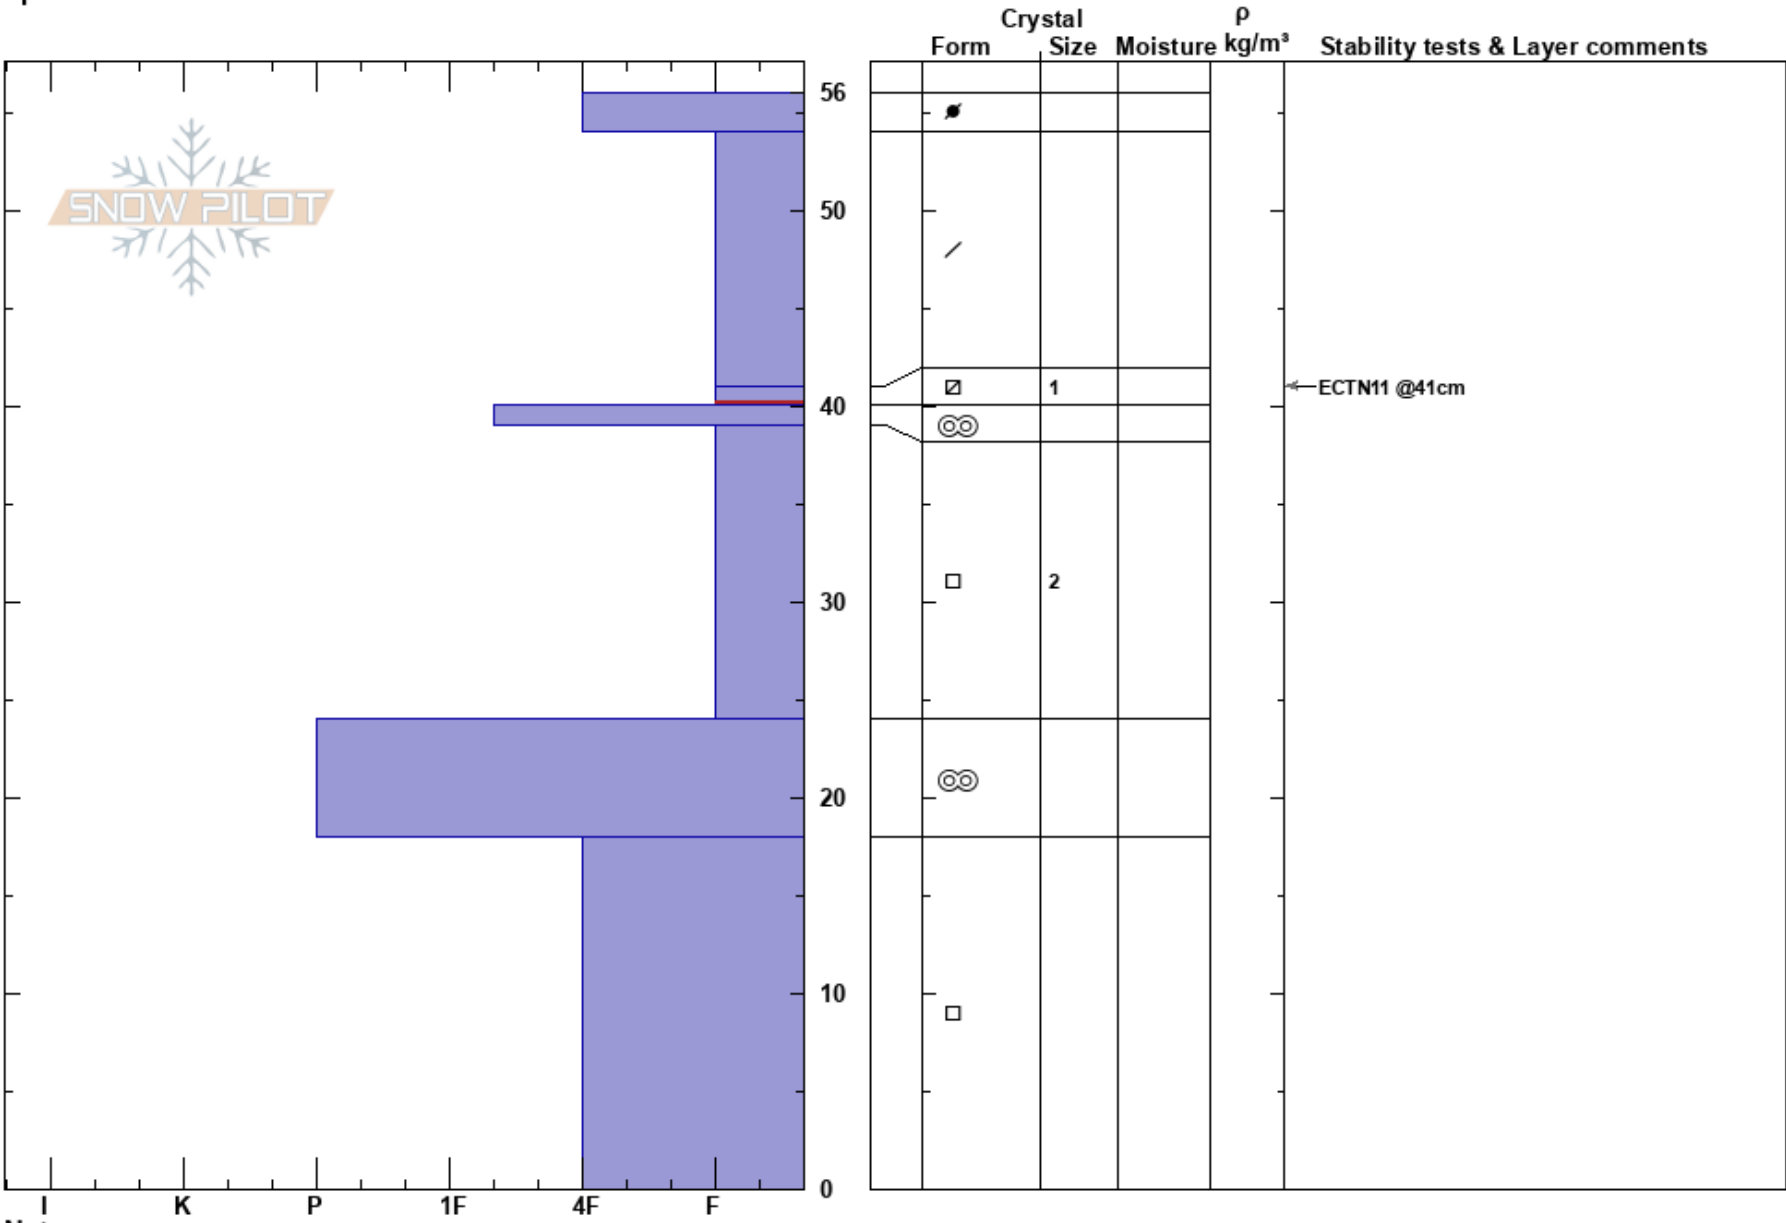

Edelweiss  
 Teton Range  
 WY  
 Elevation: 9000 ft  
 Aspect: E  
 Specifics:

Alex Drinkard  
 11/24/2023 - 12:30am  
 Co-ord: 43.48676N, -110.96785W  
 Slope Angle: 28°  
 Wind Loading: no

Stability:  
 Air Temperature:  
 Sky Cover: FEW  
 Precipitation: NO  
 Wind: E Moderate

HS: 56  
 PF: 15 41-40cm: Problematic layer  
 PS: 10

Notes: