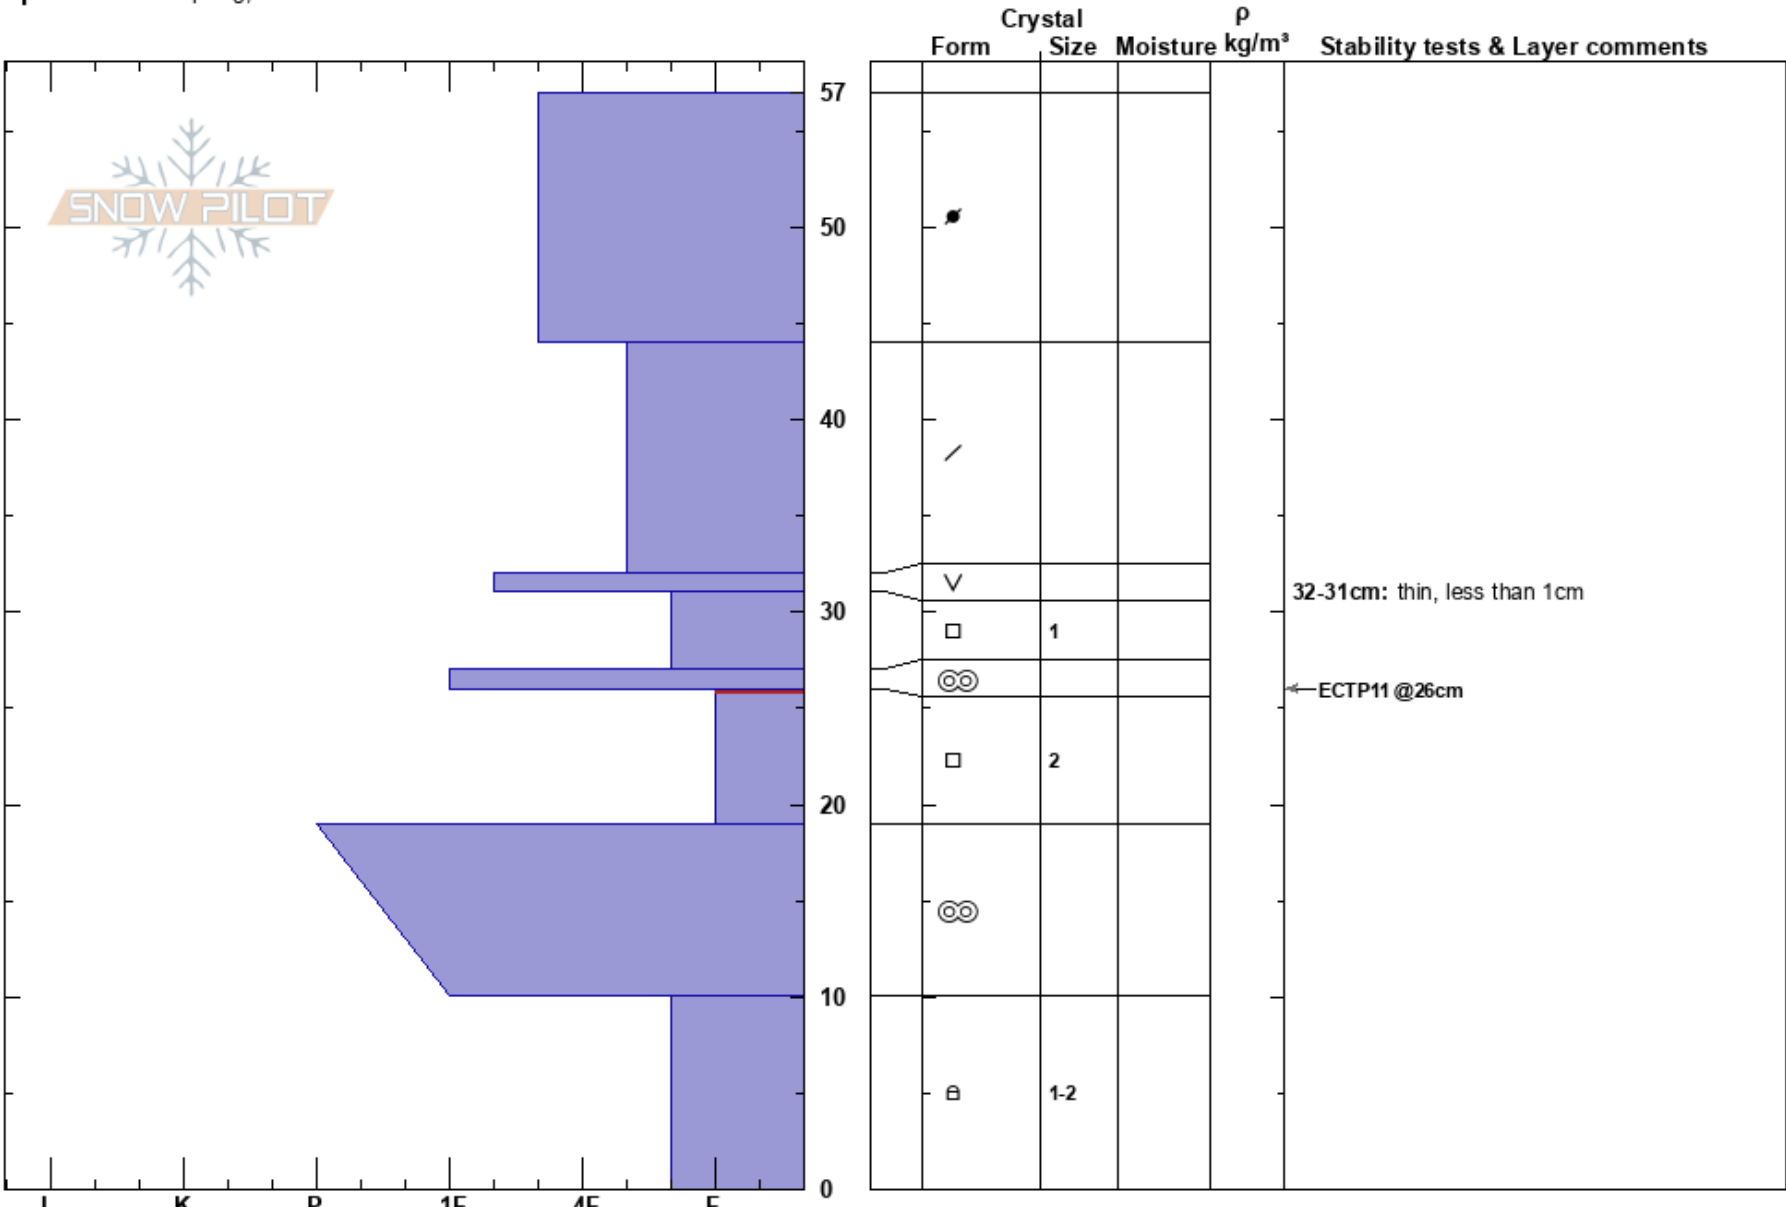

Shamrock
 Teton Range
 WY
 Elevation: 9000 ft
 Aspect: SW
 Specifics: Collapsing, localized

Alex Drinkard
 11/24/2023 - 1:00pm
 Co-ord: 43.48821N, -110.97110W
 Slope Angle: 23°
 Wind Loading: previous

Stability: Poor
 Air Temperature:
 Sky Cover: FEW
 Precipitation: NO
 Wind: E Moderate

HS:57
 PF: 25
 PS: 15
 Layer Notes:
 32-31cm: thin, less than 1cm
 26-19cm: Problematic layer

Notes: Previously wind loaded slope to intentionally find a cohesive slab to test propagation. Experienced a decent collapse when skinning away