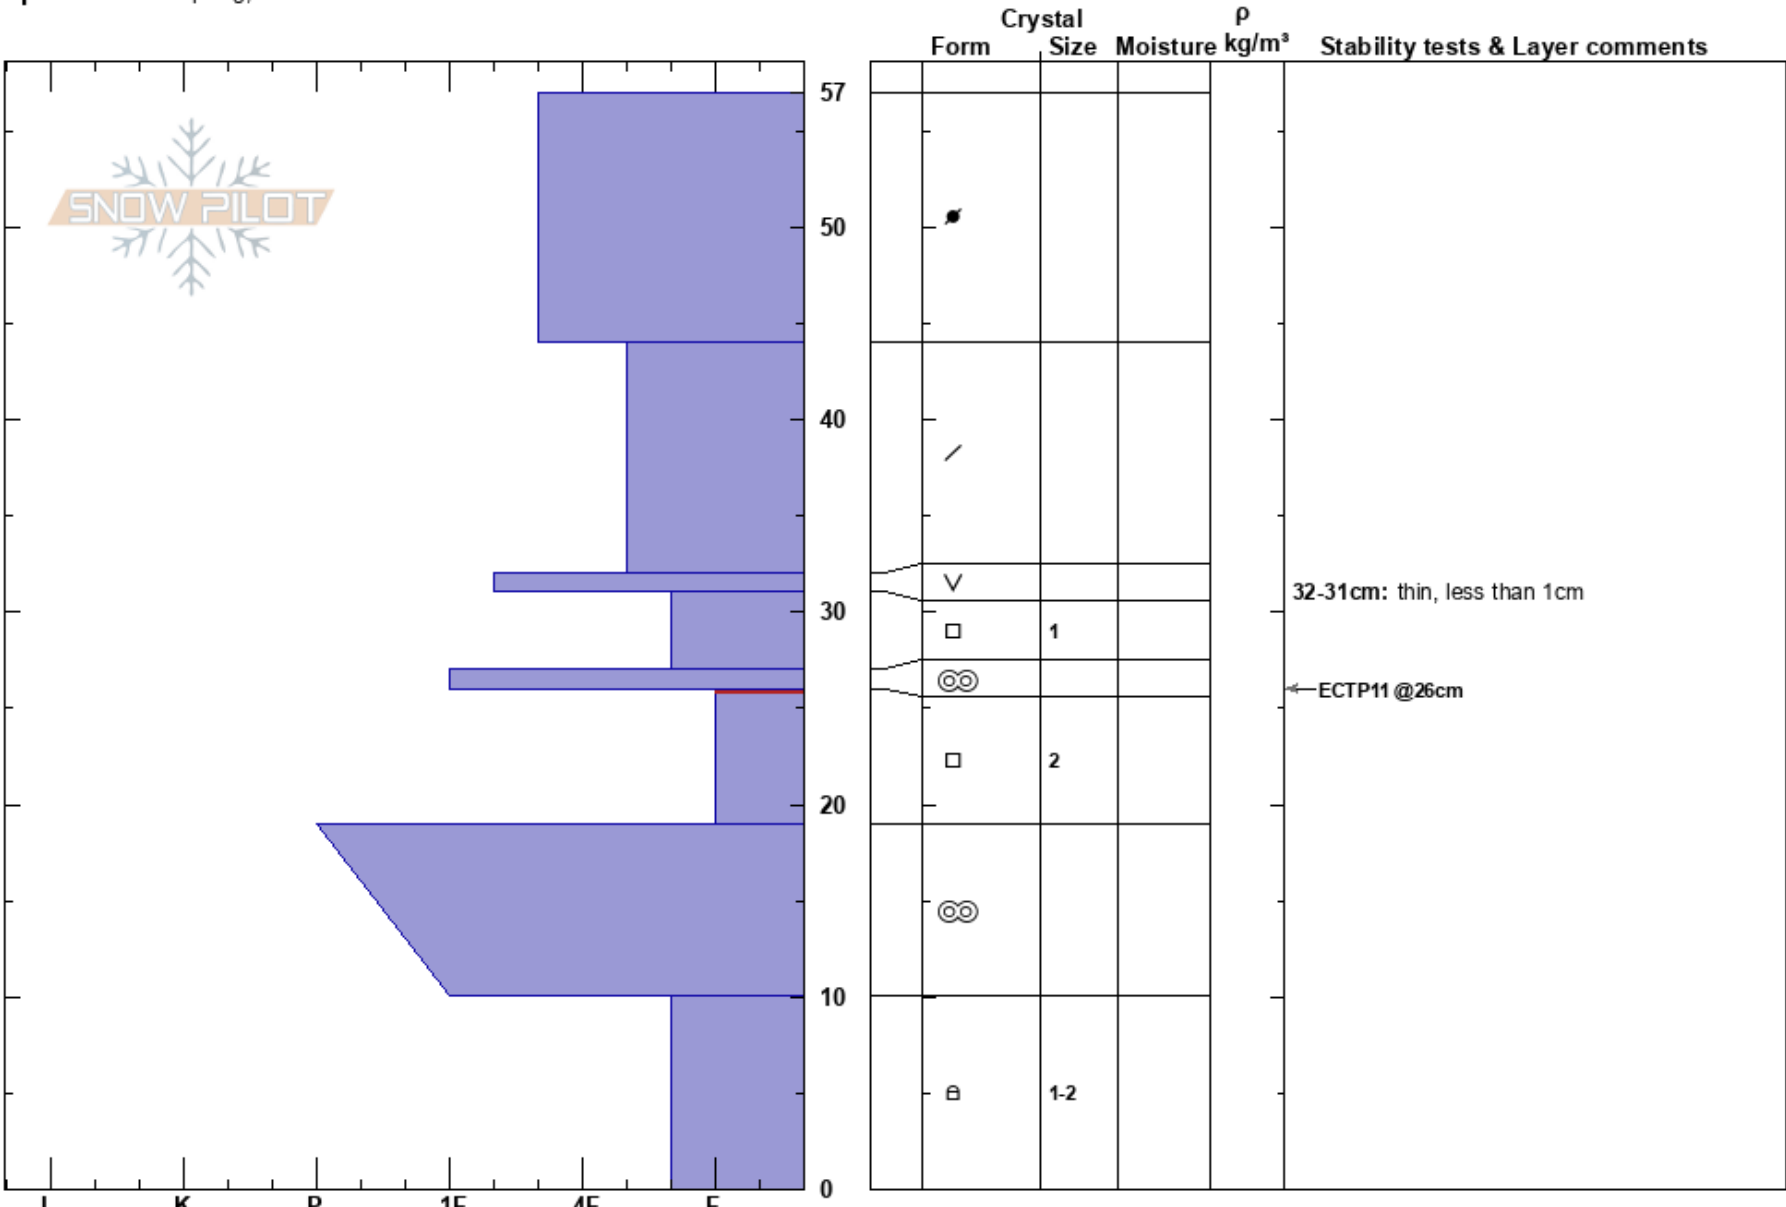

Shamrock
 Teton Range
 WY
Elevation: 9000 ft
Aspect: SW
Specifics: Collapsing, localized

Alex Drinkard
 11/24/2023 - 1:00pm
Co-ord: 43.48821N, -110.97110W
Slope Angle: 23°
Wind Loading: previous

Stability: Poor
Air Temperature:
Sky Cover: FEW
Precipitation: NO
Wind: E Moderate

HS: 57
PF: 25
PS: 15
Layer Notes:
 32-31cm: thin, less than 1cm
 26-19cm: Problematic layer

Notes: Previously wind loaded slope to intentionally find a cohesive slab to test propagation. Experienced a decent collapse when skinning away