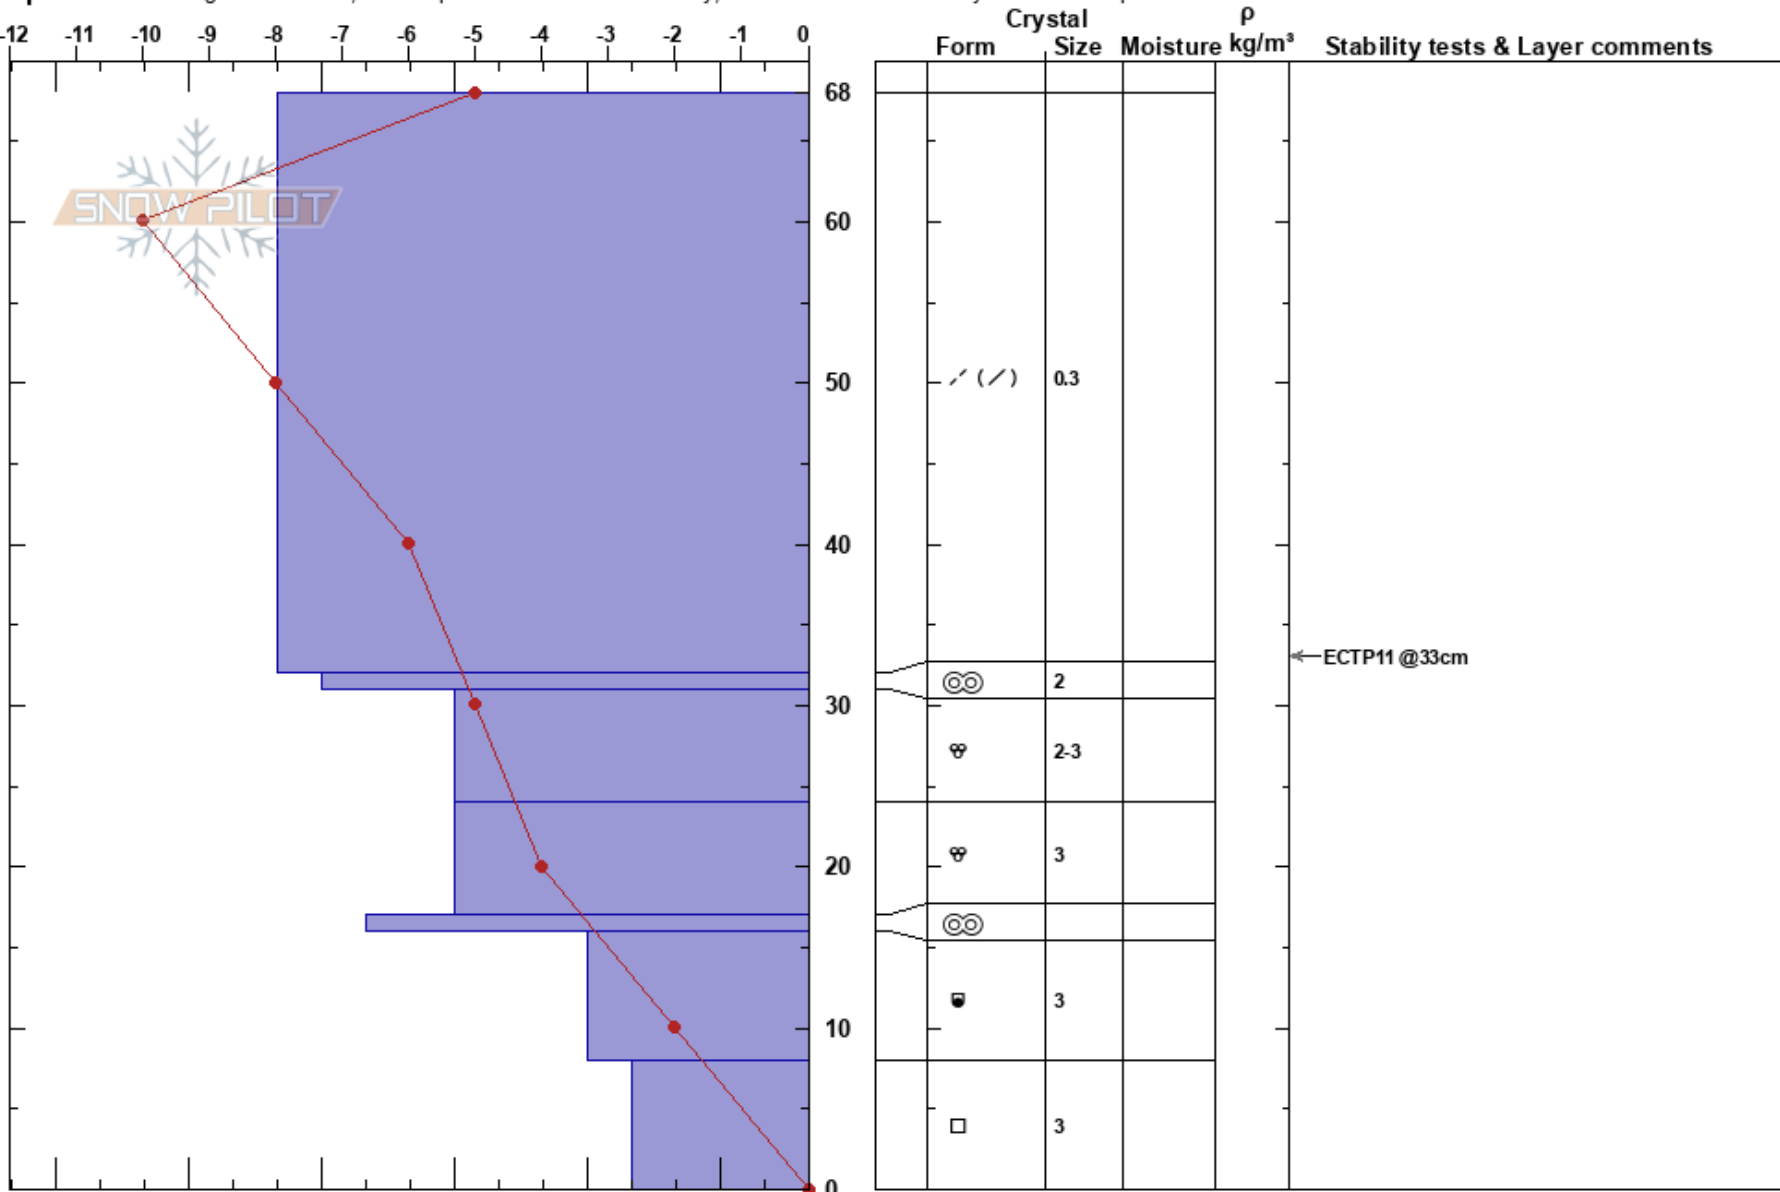

Hollywood  
 Teton Range  
 WY  
 Elevation: 9208 ft  
 Aspect: 290°

David Cain  
 11/24/2023 - 11:00am  
 Co-ord:  
 Slope Angle: 32°  
 Wind Loading: yes

Stability: Fair  
 Air Temperature: -8°C  
 Sky Cover: OVC  
 Precipitation: NO  
 Wind: SE Light Breeze  
 HS: 68  
 PF: 30  
 PS: 3  
 68-32cm: Problematic layer

Specifics: Pit dug in a Ski Area; Pit is representative of backcountry; Recent avalanche activity on similar slopes

Notes: pit dug on crown of recent avalanche triggered by AE in ski area. Strong sustained easterly winds transported snow on top of a melt freeze crust that created a P+ slab 36cm's deep