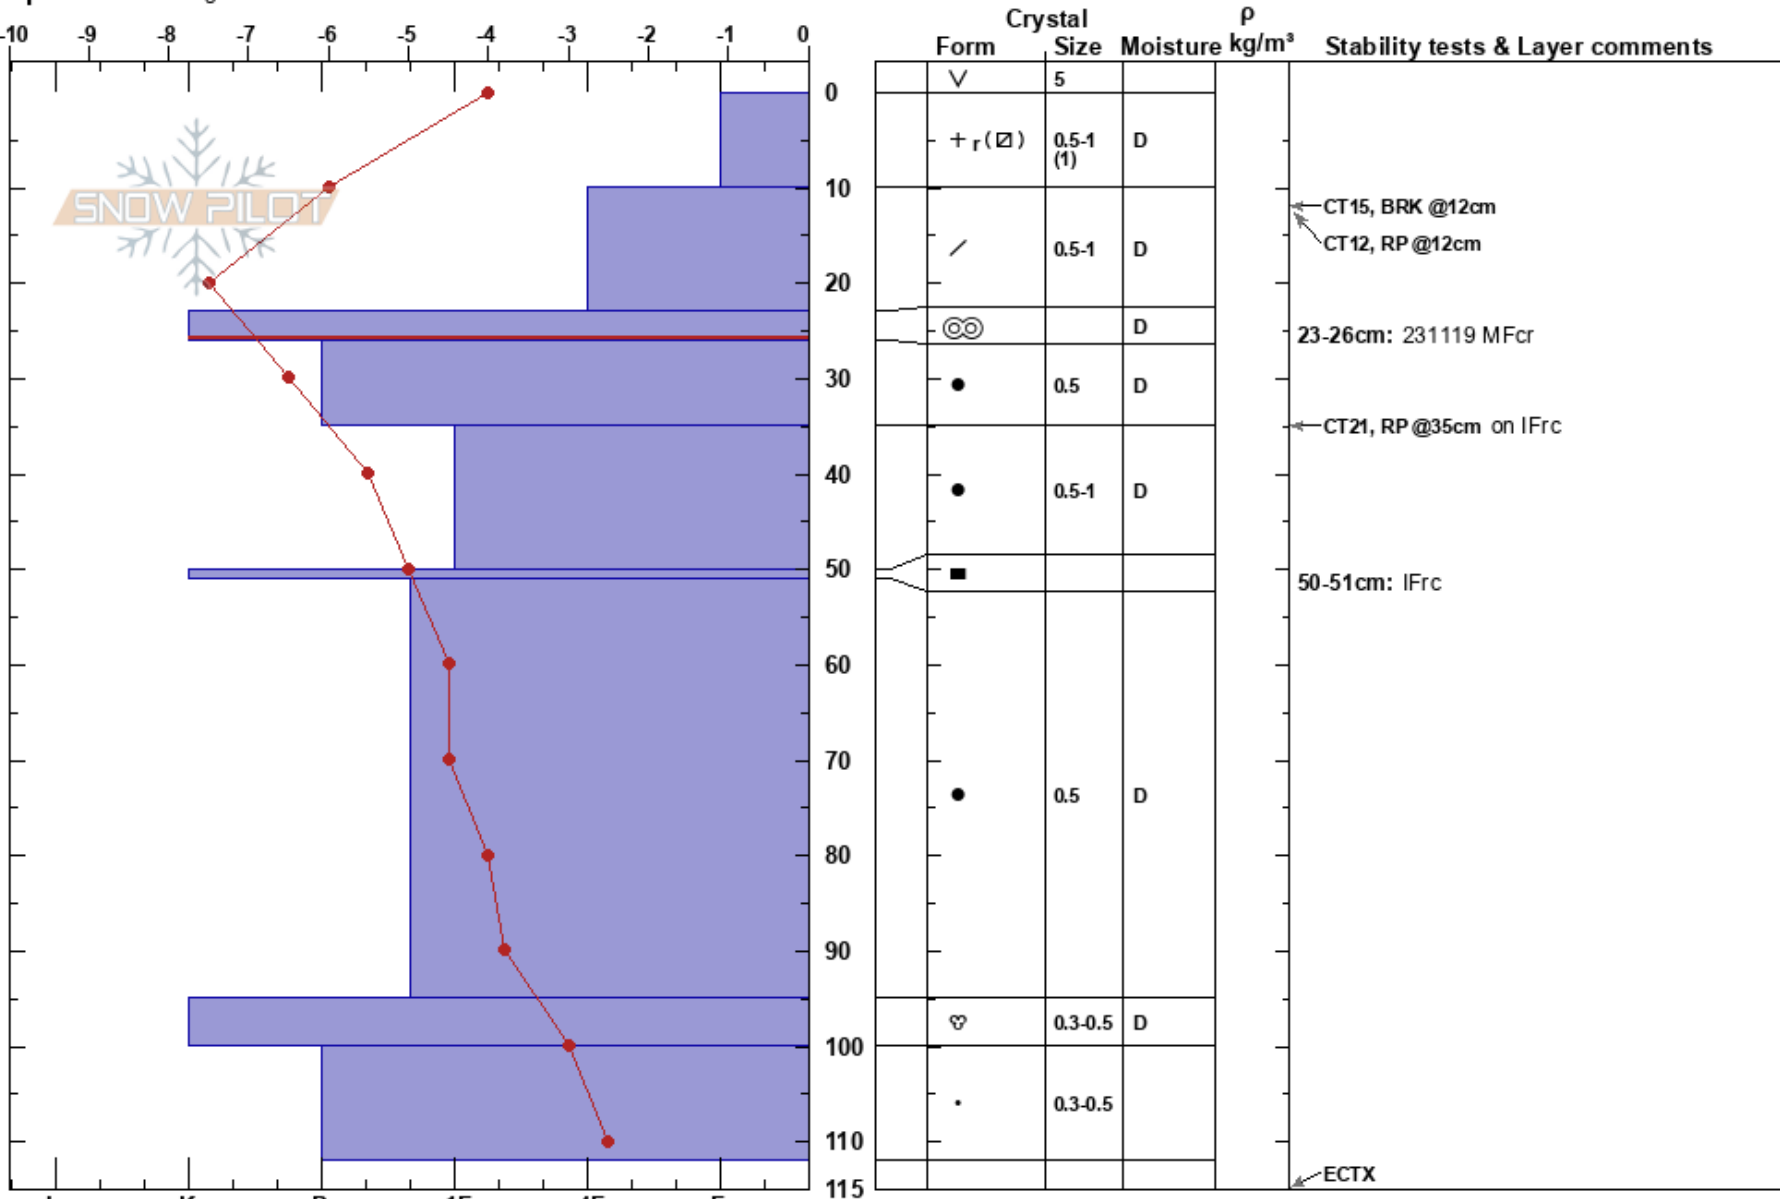

Glacier Bowl - Cirque
 Whistler
 BC
 Elevation: 2040 m
 Aspect: NE
 Specifics: Pit dug in a Ski Area

Jamie Wakeling
 24/11/2023 - 10:10
 Co-ord:
 Slope Angle: 30°
 Wind Loading: previous

Stability: Very Good
 Air Temperature: -4°C
 Sky Cover: CLR
 Precipitation: NO
 Wind: NE Light Breeze

HS: 115
 PF: 40
 PS: 10
 Layer Notes:
 23-26cm: 231119 MFcr
 23-26cm: Problematic layer
 50-51cm: IFrc

Notes: Alpine bowl below ridgetop, glacier ice, variable HS across slope, ranging 80-120. Mod results down 12 in near surface facets. Hard results down 35 on MFcr.