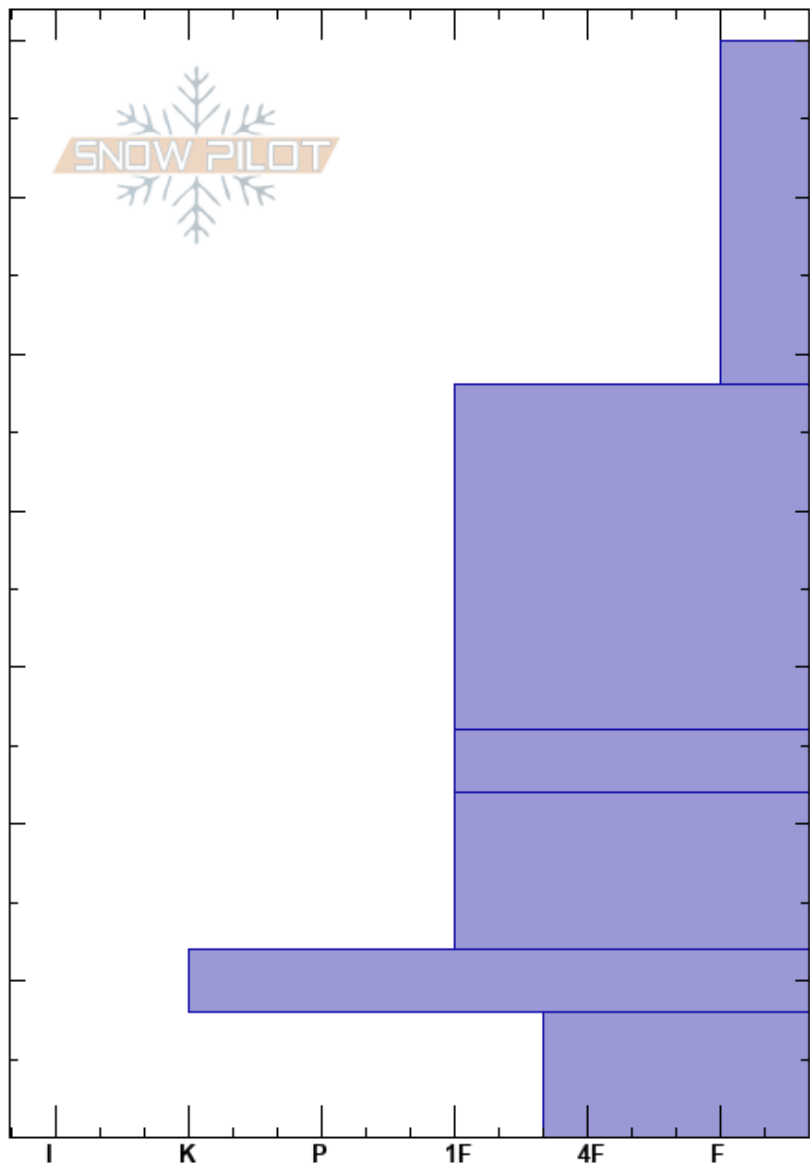

P-Ridge Shot 4
 Wasatch Range
 UT
 Elevation: 9625 ft
 Aspect: 30°
 Specifics: Pit dug in a Ski Area; Pit is representative of backcountry

Amelia Praggastis
 11/24/2023 - 8:00am
 Co-ord: 40.57950N, -111.64237W
 Slope Angle: 34°
 Wind Loading: no

Stability: **HS: 70**
 Air Temperature: **PF: 25**
 Sky Cover: BKN **PS: 15**
 Precipitation: S-1
 Wind: SE Light Breeze

Layer Notes:
 8-0cm: moist.

Crystal Form	Crystal Size	Moisture	ρ kg/m ³	Stability tests & Layer comments
+				
				← CT5, Q3 @48cm
/				
⊗				
⊖				
⊙				
□				8-0cm: moist.