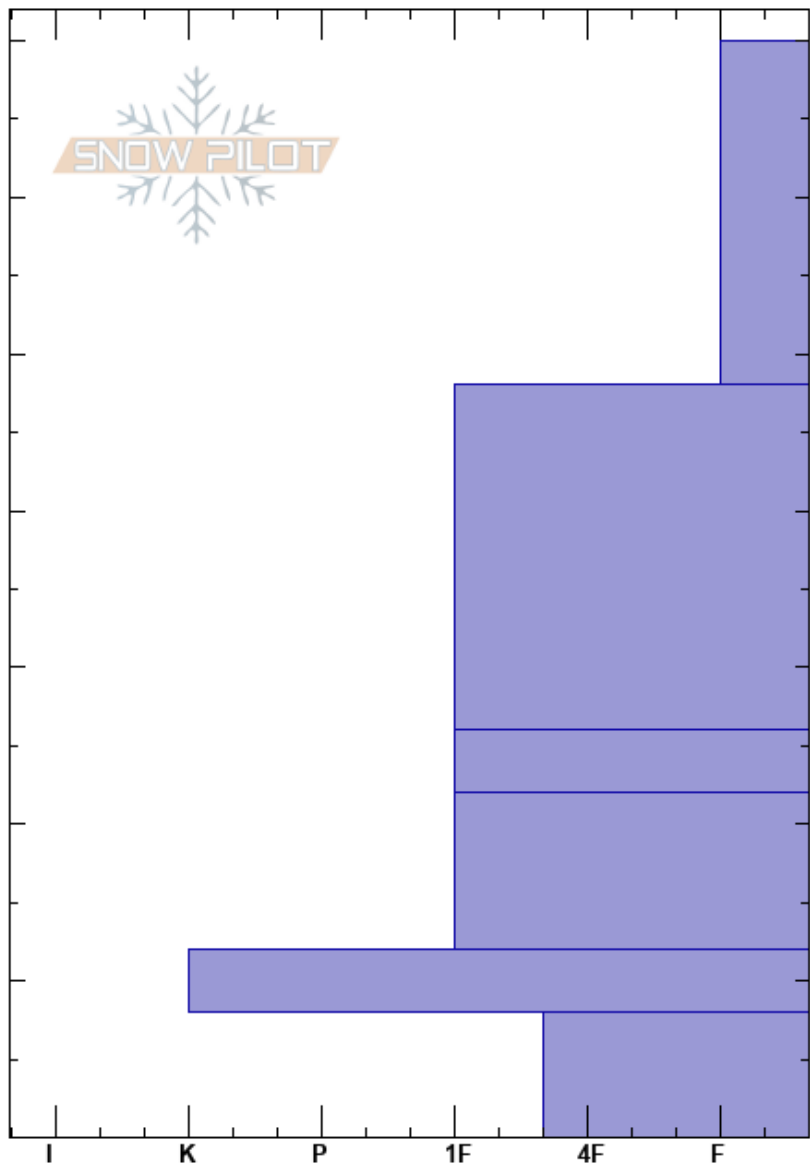

P-Ridge Shot 4
 Wasatch Range
 UT
 Elevation: 9625 ft
 Aspect: 30°
 Specifics: Pit dug in a Ski Area; Pit is representative of backcountry

Amelia Praggastis
 11/24/2023 - 8:00am
 Co-ord: 40.57950N, -111.64237W
 Slope Angle: 34°
 Wind Loading: no

Stability:
 Air Temperature:
 Sky Cover: BKN
 Precipitation: S-1
 Wind: SE Light Breeze

HS: 70
 PF: 25 8-0cm: moist.
 PS: 15

| Crystal Form | Crystal Size | Moisture | ρ kg/m ³ | Stability tests & Layer comments |
|--------------|--------------|----------|--------------------------|----------------------------------|
| | | | | |
| + | | | | |
| / | | | | ← CT5, Q3 @48cm |
| ⊗ | | | | |
| ⊖ | | | | |
| ⊙ | | | | |
| □ | | | | 8-0cm: moist. |