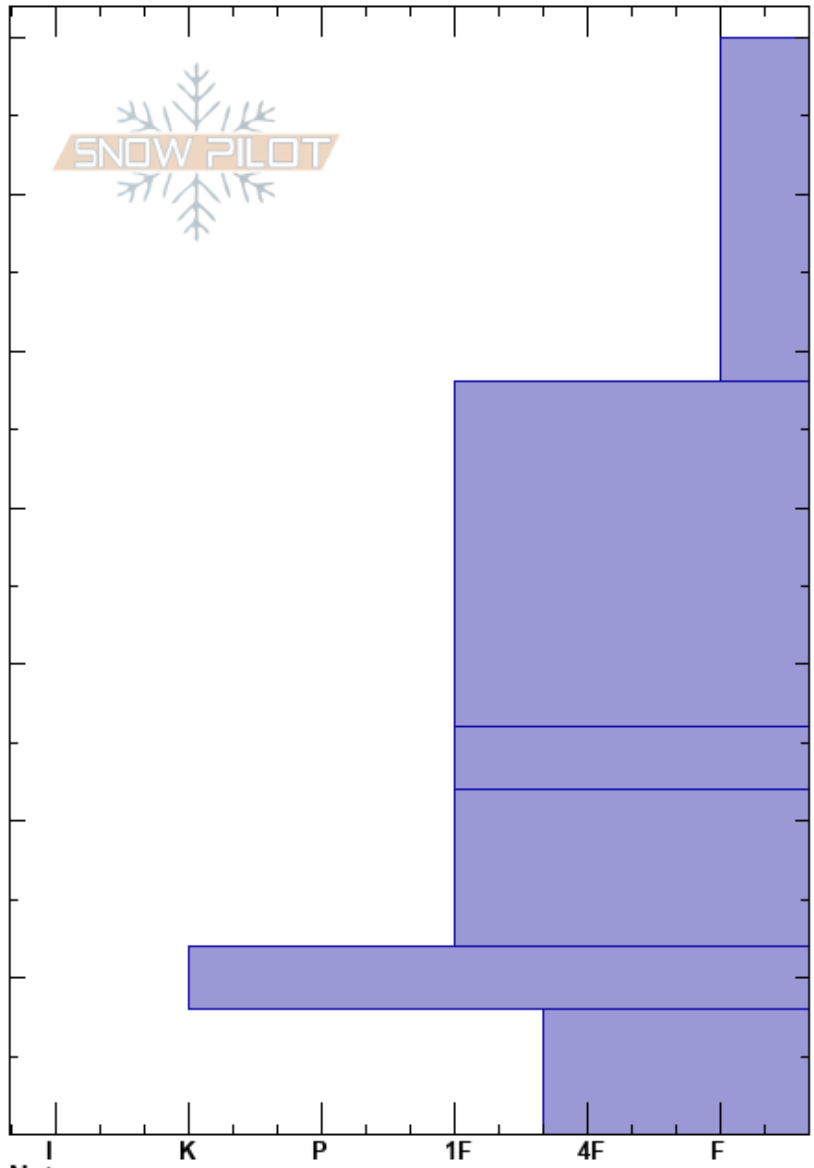

P-Ridge Shot 4
 Wasatch Range
 UT
 Elevation: 9625 ft
 Aspect: 30°
 Specifics: Pit dug in a Ski Area; Pit is representative of backcountry

Amelia Praggastis
 11/24/2023 - 8:00am
 Co-ord: 40.57950N, -111.64237W
 Slope Angle: 34°
 Wind Loading: no

Stability:
 Air Temperature:
 Sky Cover: BKN
 Precipitation: S-1
 Wind: SE Light Breeze

HS: 70
 PF: 25 8-0cm: moist.
 PS: 15

Crystal Form	Crystal Size	Moisture	ρ kg/m ³	Stability tests & Layer comments
+				
				← CT5, Q3 @48cm
/				
⊗				
⊖				
⊙				
□				8-0cm: moist.