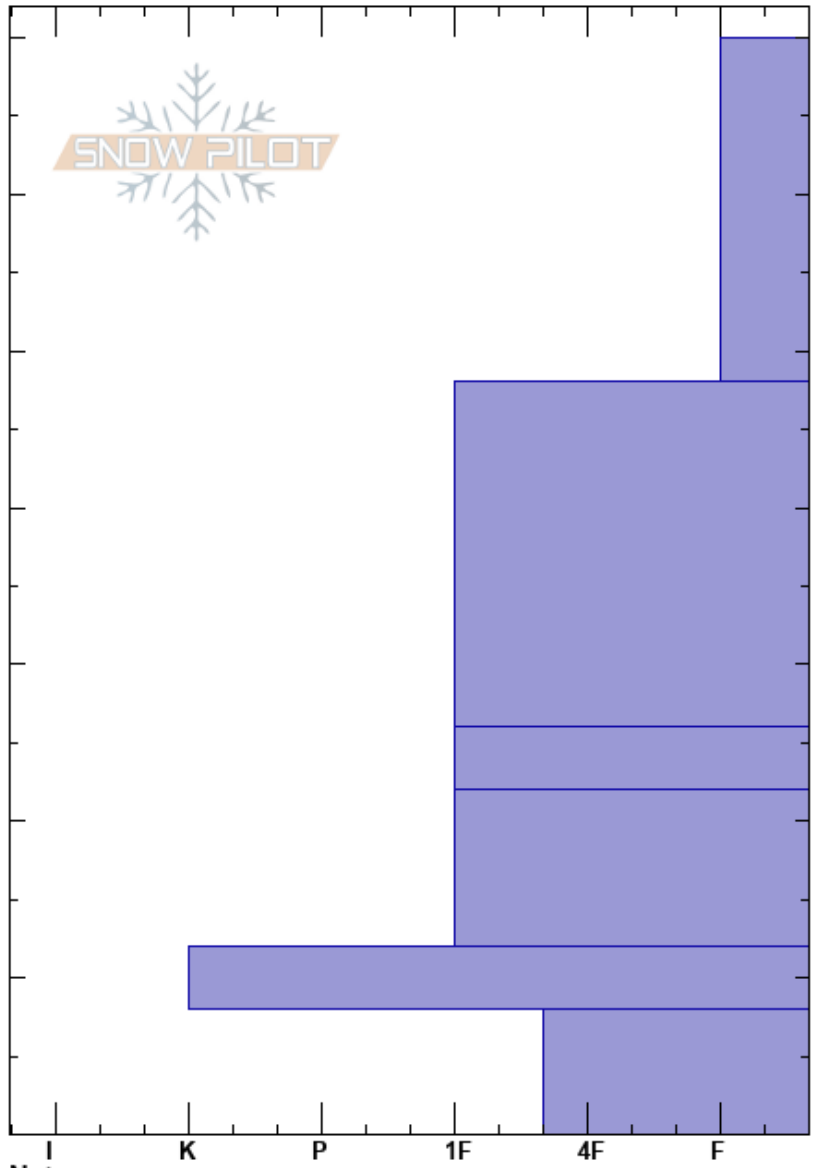

P-Ridge Shot 4  
 Wasatch Range  
 UT  
 Elevation: 9625 ft  
 Aspect: 30°  
 Specifics: Pit dug in a Ski Area; Pit is representative of backcountry

Amelia Praggastis  
 11/24/2023 - 8:00am  
 Co-ord: 40.57950N, -111.64237W  
 Slope Angle: 34°  
 Wind Loading: no

Stability: **HS: 70**  
 Air Temperature: **PF: 25** 8-0cm: moist.  
 Sky Cover: BKN **PS: 15**  
 Precipitation: S-1  
 Wind: SE Light Breeze

Crystal Form	Crystal Size	Moisture	$\rho$ kg/m <sup>3</sup>	Stability tests & Layer comments
+				
				← CT5, Q3 @48cm
/				
⊗				
⊖				
⊙				
□				8-0cm: moist.