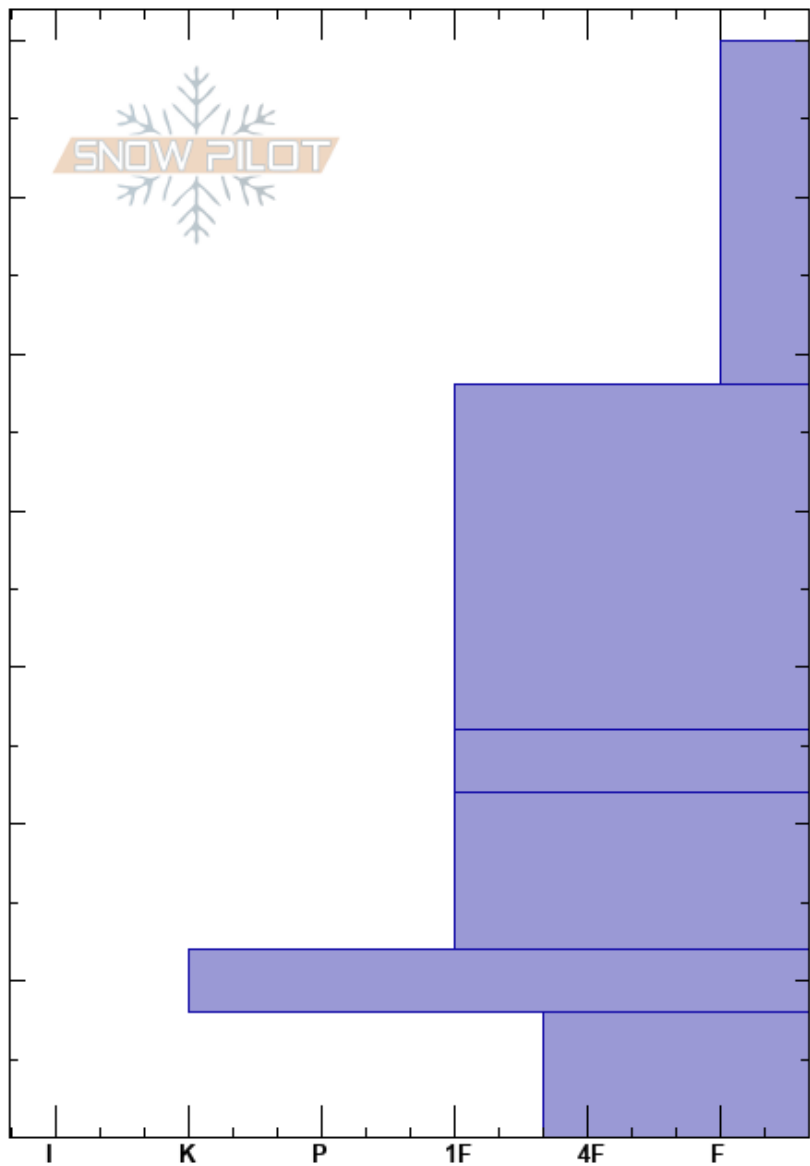

P-Ridge Shot 4
 Wasatch Range
 UT
 Elevation: 9625 ft
 Aspect: 30°
 Specifics: Pit dug in a Ski Area; Pit is representative of backcountry

Amelia Praggastis
 11/24/2023 - 8:00am
 Co-ord: 40.57950N, -111.64237W
 Slope Angle: 34°
 Wind Loading: no

Stability: **HS: 70**
 Air Temperature: **PF: 25** 8-0cm: moist.
 Sky Cover: BKN **PS: 15**
 Precipitation: S-1
 Wind: SE Light Breeze

Crystal Form	Crystal Size	Moisture	ρ kg/m ³	Stability tests & Layer comments
+				
				← CT5, Q3 @48cm
/				
⊗				
⊖				
⊙				
□				8-0cm: moist.