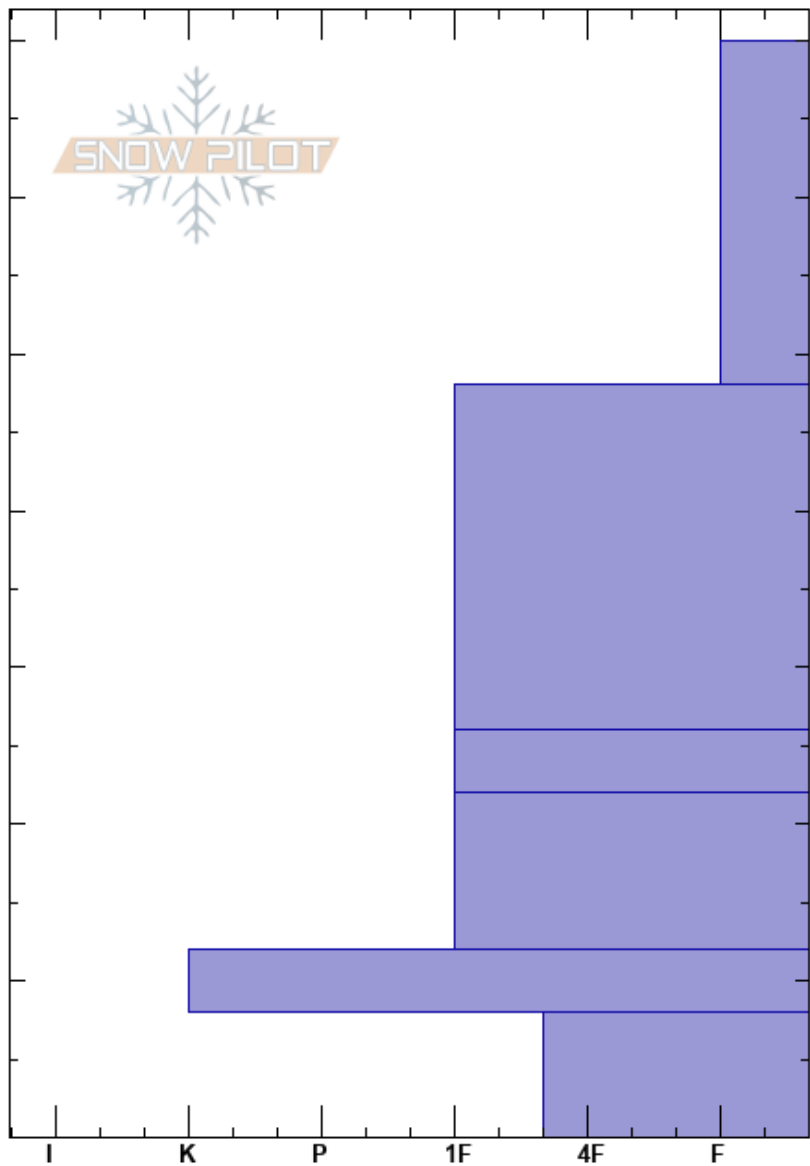

P-Ridge Shot 4
 Wasatch Range
 UT
 Elevation: 9625 ft
 Aspect: 30°
 Specifics: Pit dug in a Ski Area; Pit is representative of backcountry

Amelia Praggastis
 11/24/2023 - 8:00am
 Co-ord: 40.57950N, -111.64237W
 Slope Angle: 34°
 Wind Loading: no

Stability:
 Air Temperature:
 Sky Cover: BKN
 Precipitation: S-1
 Wind: SE Light Breeze

HS: 70
 PF: 25 8-0cm: moist.
 PS: 15

Crystal Form	Crystal Size	Moisture	ρ kg/m ³	Stability tests & Layer comments
+				
/				← CT5, Q3 @48cm
⊗				
⊖				
⊙				
□				8-0cm: moist.