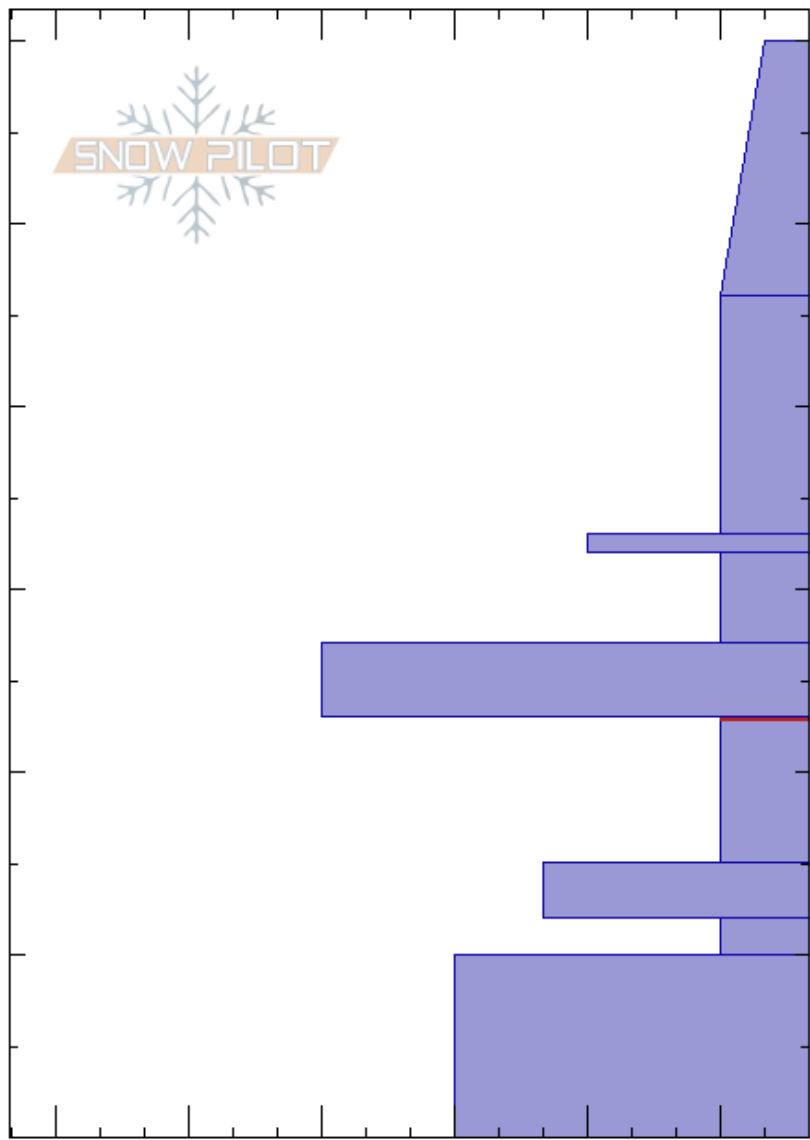

Scott's backdoor
 Wasatch Range
 UT
 Elevation: 9400 ft
 Aspect: NW
 Specifics:

William Ambler
 11/24/2023 - 11:00am
 Co-ord: 40.61366N, -111.56239W
 Slope Angle: 14°
 Wind Loading: no

Stability: HS:60
 Air Temperature: 23-15cm: Problematic layer
 Sky Cover: BKN
 Precipitation: S-1
 Wind: Calm

Height (cm)	Crystal		Moisture	ρ kg/m ³	Stability tests & Layer comments
	Form	Size			
60					
50	+				
46					← CT5, Q3 @46cm
40	/ (□)				
33	⊙				
30	□				
27	⊙				
23	□	1-2			← ECTP3 @23cm ← ECTP6 @23cm ← CT10, Q1 @23cm
15	⊙				
10	□				
5	○				
0					