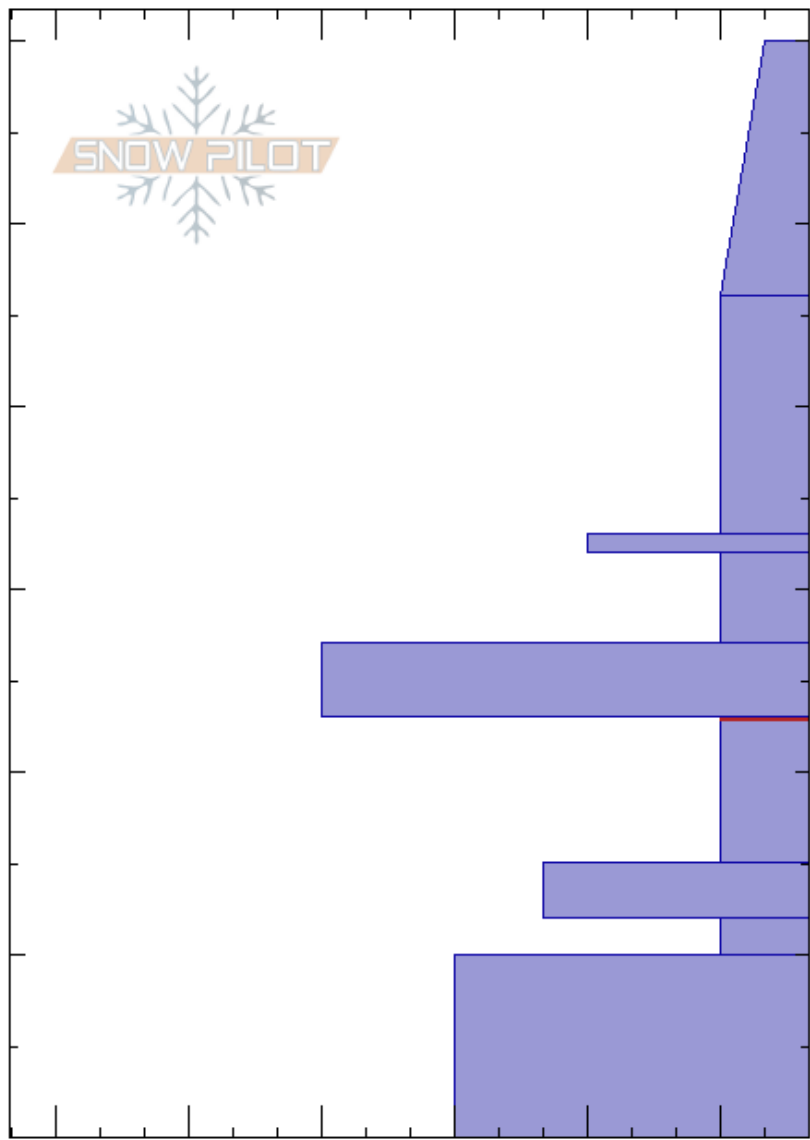

Scott's backdoor
 Wasatch Range
 UT
 Elevation: 9400 ft
 Aspect: NW
 Specifics:

William Ambler
 11/24/2023 - 11:00am
 Co-ord: 40.61366N, -111.56239W
 Slope Angle: 14°
 Wind Loading: no

Stability: **HS:60**
 Air Temperature: 23-15cm: Problematic layer
 Sky Cover: BKN
 Precipitation: S-1
 Wind: Calm

Crystal Form	Crystal Size	Moisture	ρ kg/m ³	Stability tests & Layer comments
+				
/ (□)				← CT5, Q3 @46cm
⊙				
□				
⊙				← ECTP3 @23cm ← ECTP6 @23cm ← CT10, Q1 @23cm
□	1-2			
⊙				
□				
○				

Notes: