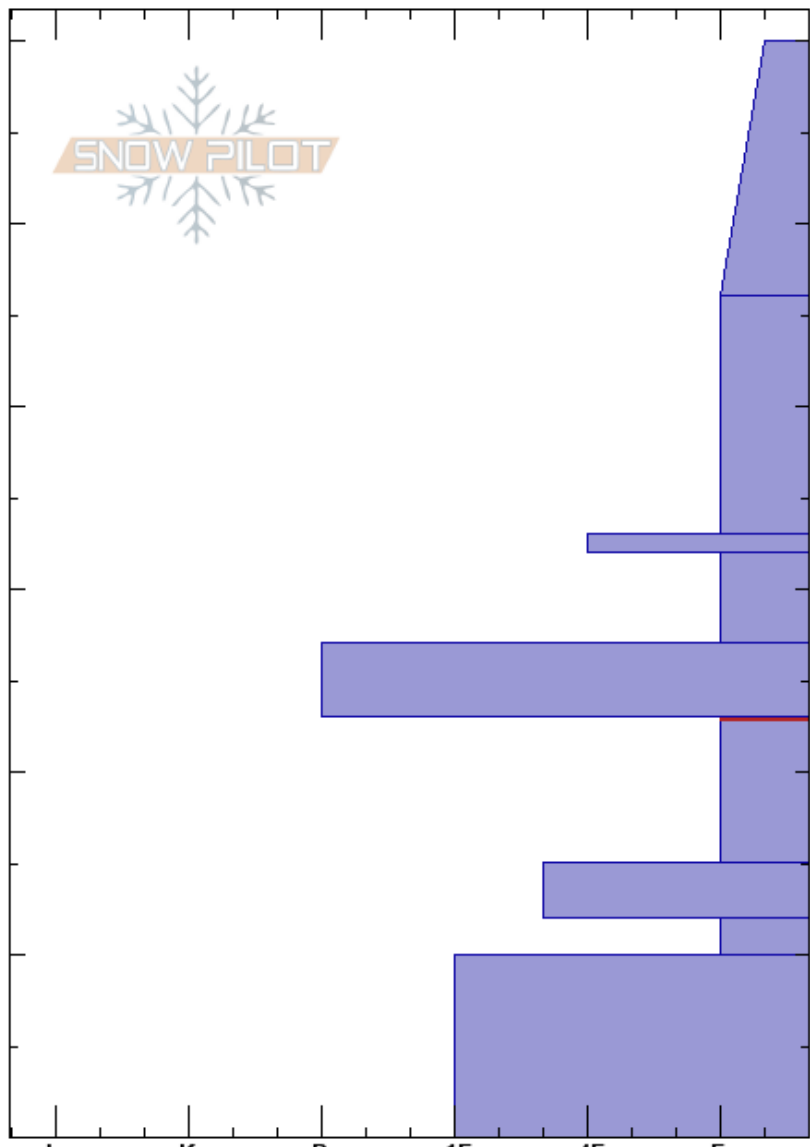

Scott's backdoor
 Wasatch Range
 UT
 Elevation: 9400 ft
 Aspect: NW
 Specifics:

William Ambler
 11/24/2023 - 11:00am
 Co-ord: 40.61366N, -111.56239W
 Slope Angle: 14°
 Wind Loading: no

Stability: HS:60
 Air Temperature: 23-15cm: Problematic layer
 Sky Cover: BKN
 Precipitation: S-1
 Wind: Calm

Crystal Form	Crystal Size	Moisture	ρ kg/m ³	Stability tests & Layer comments
+				
/ (□)				← CT5, Q3 @46cm
⊙				
□				
⊙				← ECTP3 @23cm ← ECTP6 @23cm ← CT10, Q1 @23cm
□	1-2			
⊙				
□				
○				

Notes: