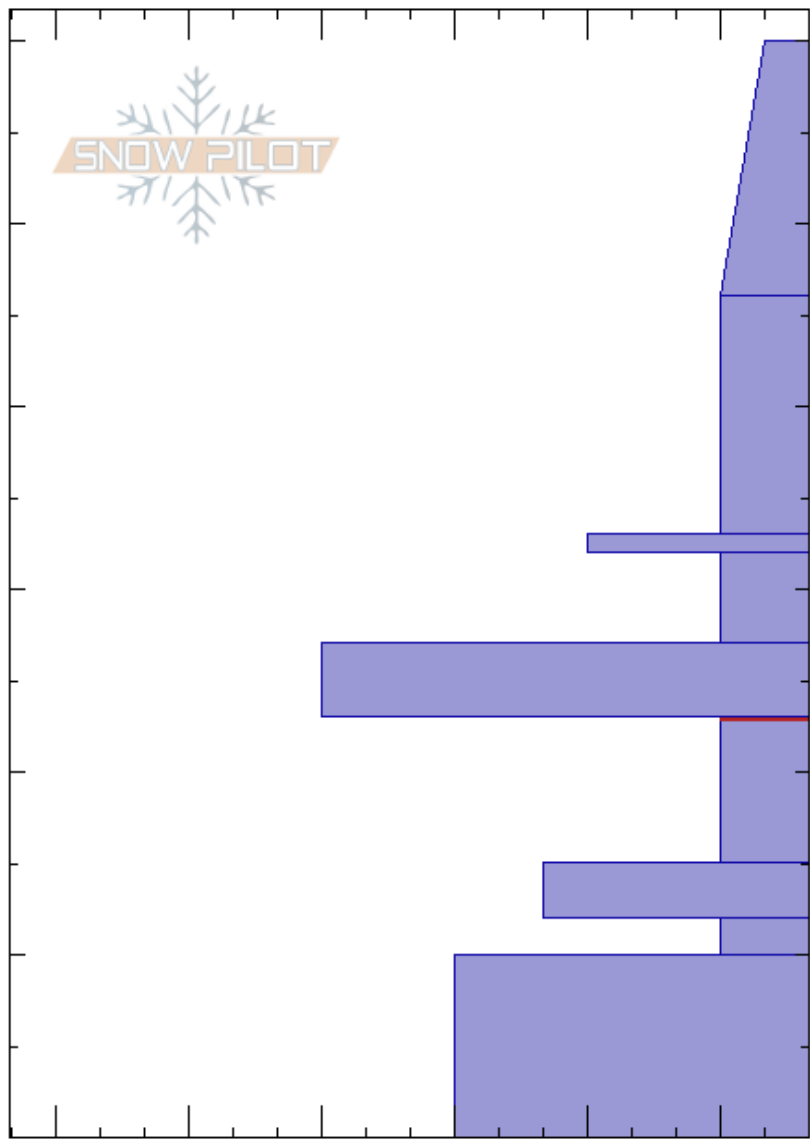

Scott's backdoor
 Wasatch Range
 UT
 Elevation: 9400 ft
 Aspect: NW
 Specifics:

William Ambler
 11/24/2023 - 11:00am
 Co-ord: 40.61366N, -111.56239W
 Slope Angle: 14°
 Wind Loading: no

Stability: HS:60
 Air Temperature: 23-15cm: Problematic layer
 Sky Cover: BKN
 Precipitation: S-1
 Wind: Calm

Height (m)	Crystal		Moisture	ρ kg/m ³	Stability tests & Layer comments
	Form	Size			
60					
50	+				
46					← CT5, Q3 @46cm
40	/ (□)				
33	⊙				
30	□				
27	⊙				
23	□	1-2			← ECTP3 @23cm ← ECTP6 @23cm ← CT10, Q1 @23cm
15	⊙				
12	□				
10	○				
0					