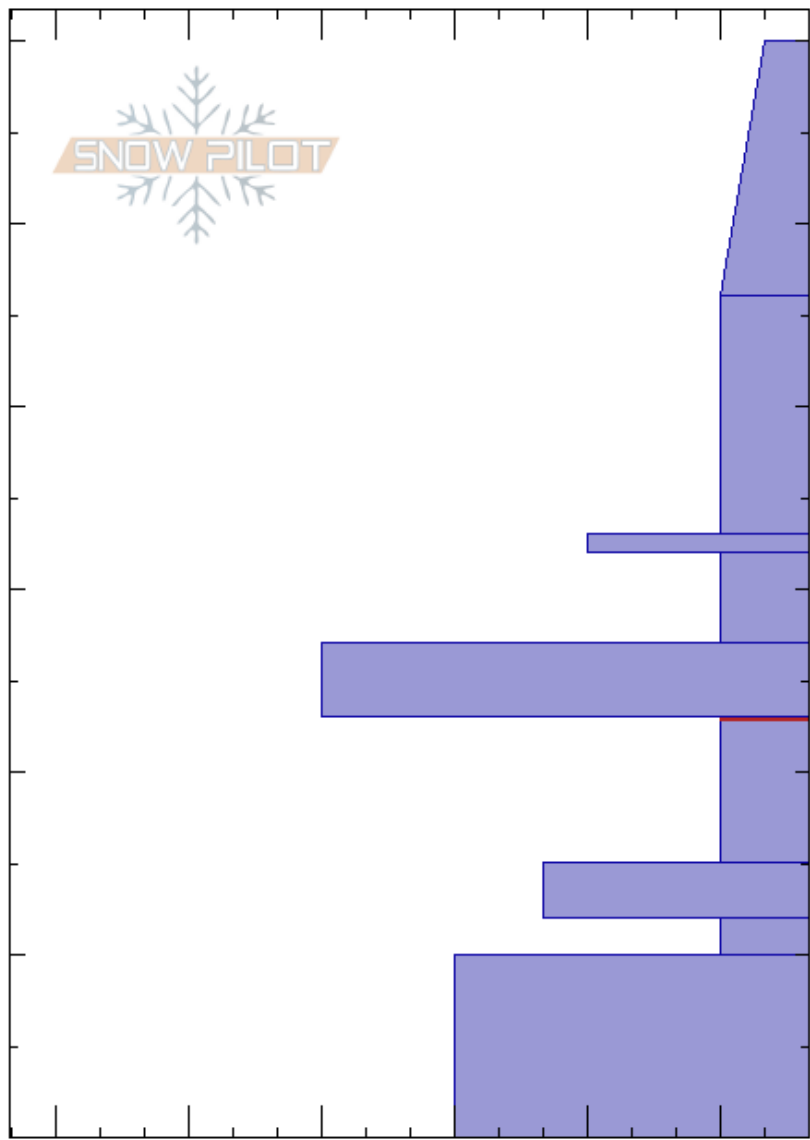

Scott's backdoor
 Wasatch Range
 UT
 Elevation: 9400 ft
 Aspect: NW
 Specifics:

William Ambler
 11/24/2023 - 11:00am
 Co-ord: 40.61366N, -111.56239W
 Slope Angle: 14°
 Wind Loading: no

Stability: HS:60
 Air Temperature: 23-15cm: Problematic layer
 Sky Cover: BKN
 Precipitation: S-1
 Wind: Calm

Crystal Form	Crystal Size	Moisture	ρ kg/m ³	Stability tests & Layer comments
+				
/ (□)				← CT5, Q3 @46cm
⊙				
□				
⊙				← ECTP3 @23cm ← ECTP6 @23cm ← CT10, Q1 @23cm
□	1-2			
⊙				
□				
○				

Notes: