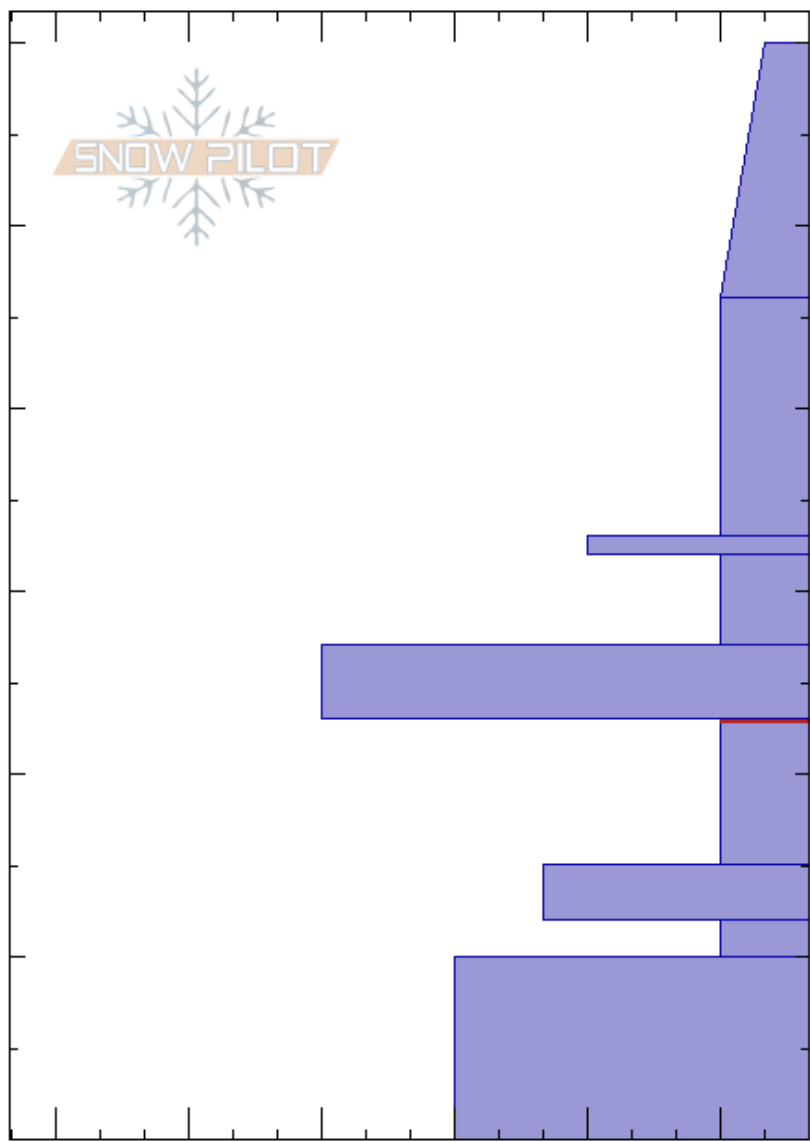

Scott's backdoor
 Wasatch Range
 UT
 Elevation: 9400 ft
 Aspect: NW
 Specifics:

William Ambler
 11/24/2023 - 11:00am
 Co-ord: 40.61366N, -111.56239W
 Slope Angle: 14°
 Wind Loading: no

Stability: HS:60
 Air Temperature: 23-15cm: Problematic layer
 Sky Cover: BKN
 Precipitation: S-1
 Wind: Calm

Crystal Form	Crystal Size	Moisture	ρ kg/m ³	Stability tests & Layer comments
+				
/ (□)				← CT5, Q3 @46cm
⊙				
□				
⊙				← ECTP3 @23cm ← ECTP6 @23cm ← CT10, Q1 @23cm
□	1-2			
⊙				
□				
○				

Notes: