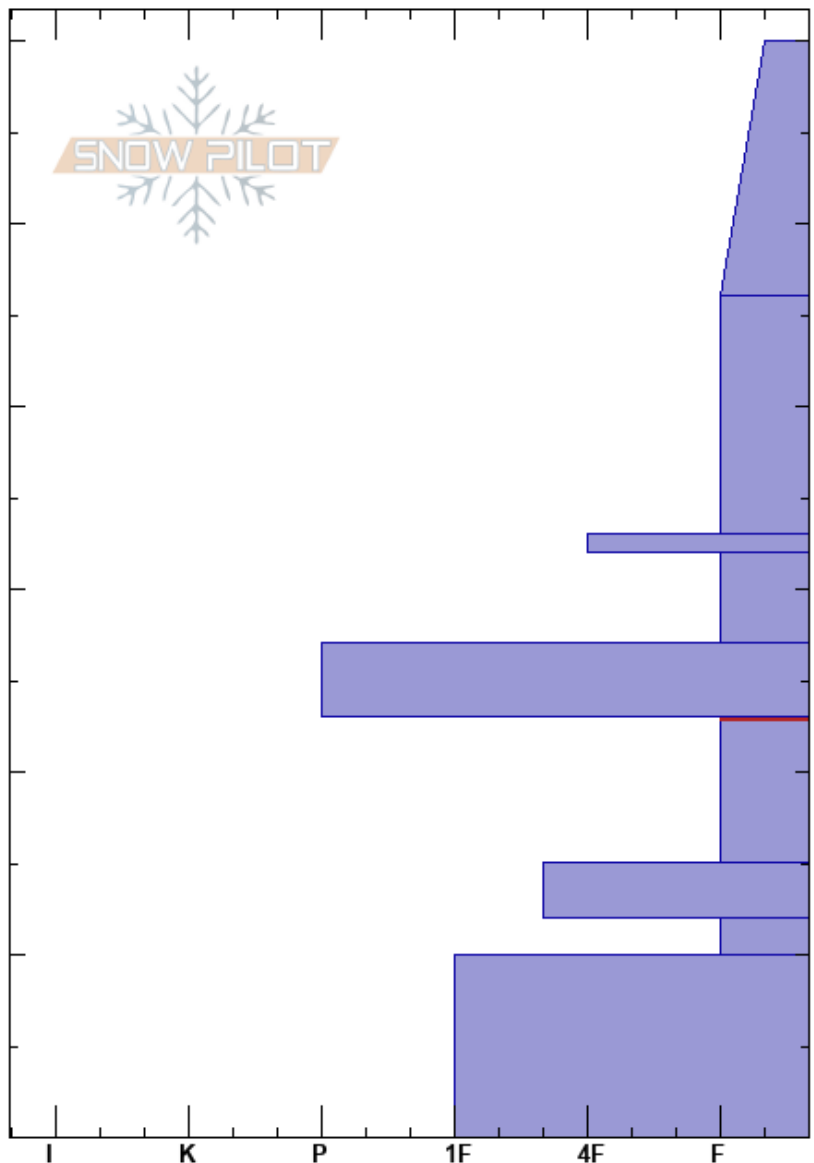

Scott's backdoor  
 Wasatch Range  
 UT  
 Elevation: 9400 ft  
 Aspect: NW  
 Specifics:

William Ambler  
 11/24/2023 - 11:00am  
 Co-ord: 40.61366N, -111.56239W  
 Slope Angle: 14°  
 Wind Loading: no

Stability: **HS:60**  
 Air Temperature:  
 Sky Cover: BKN  
 Precipitation: S-1  
 Wind: Calm  
 Layer Notes:  
 23-15cm: Problematic layer

Height (cm)	Crystal		Moisture	$\rho$ kg/m <sup>3</sup>	Stability tests & Layer comments
	Form	Size			
60					
50	+				
46					← CT5, Q3 @46cm
40	/ (□)				
33	⊙				
30	□				
25	⊙				
23	□	1-2			← ECTP3 @23cm ← ECTP6 @23cm ← CT10, Q1 @23cm
15	⊙				
10	□				
5	○				