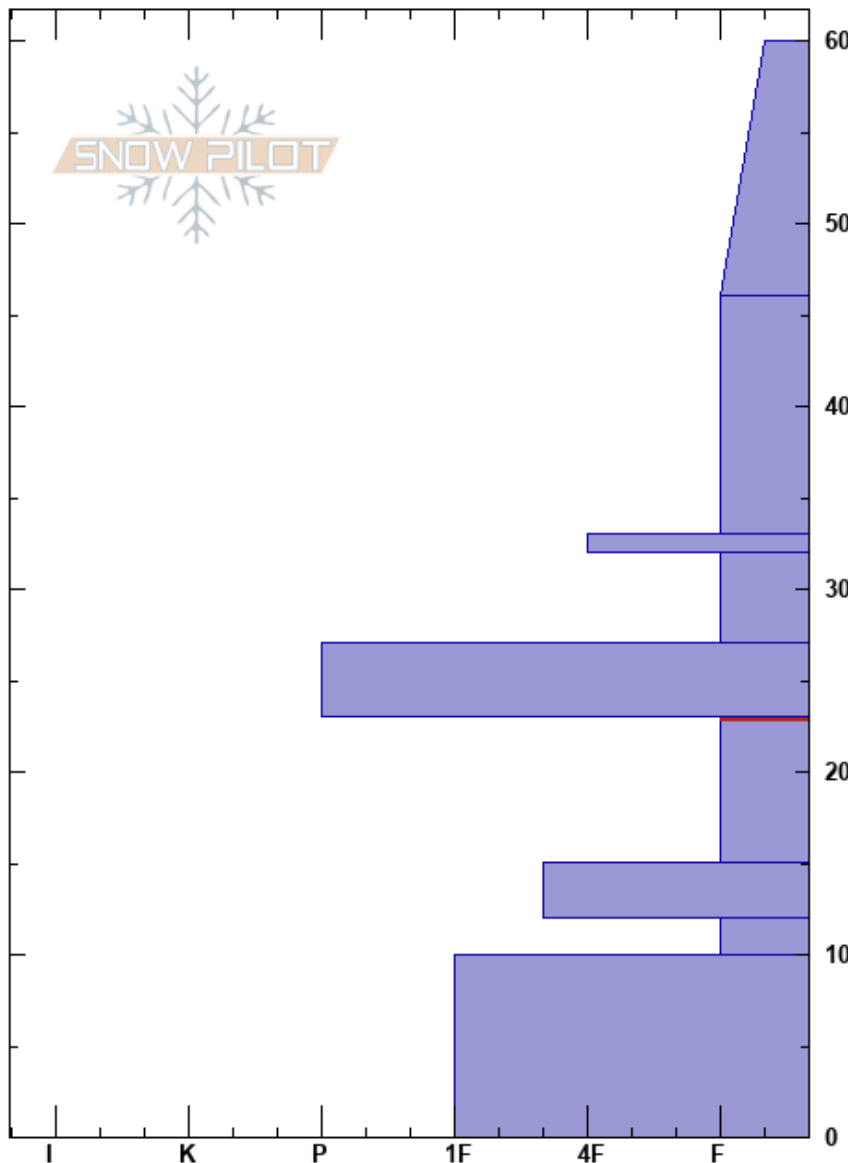

Scott's backdoor
 Wasatch Range
 UT
 Elevation: 9400 ft
 Aspect: NW
 Specifics:

William Ambler
 11/24/2023 - 11:00am
 Co-ord: 40.61366N, -111.56239W
 Slope Angle: 14°
 Wind Loading: no

Stability: **HS:60**
 Air Temperature: 23-15cm: Problematic layer
 Sky Cover: BKN
 Precipitation: S-1
 Wind: Calm

Crystal Form	Crystal Size	Moisture	ρ kg/m ³	Stability tests & Layer comments
+				
/ (□)				← CT5, Q3 @46cm
⊙				
□				
⊙				← ECTP3 @23cm ← ECTP6 @23cm ← CT10, Q1 @23cm
□	1-2			
⊙				
□				
○				

Notes: