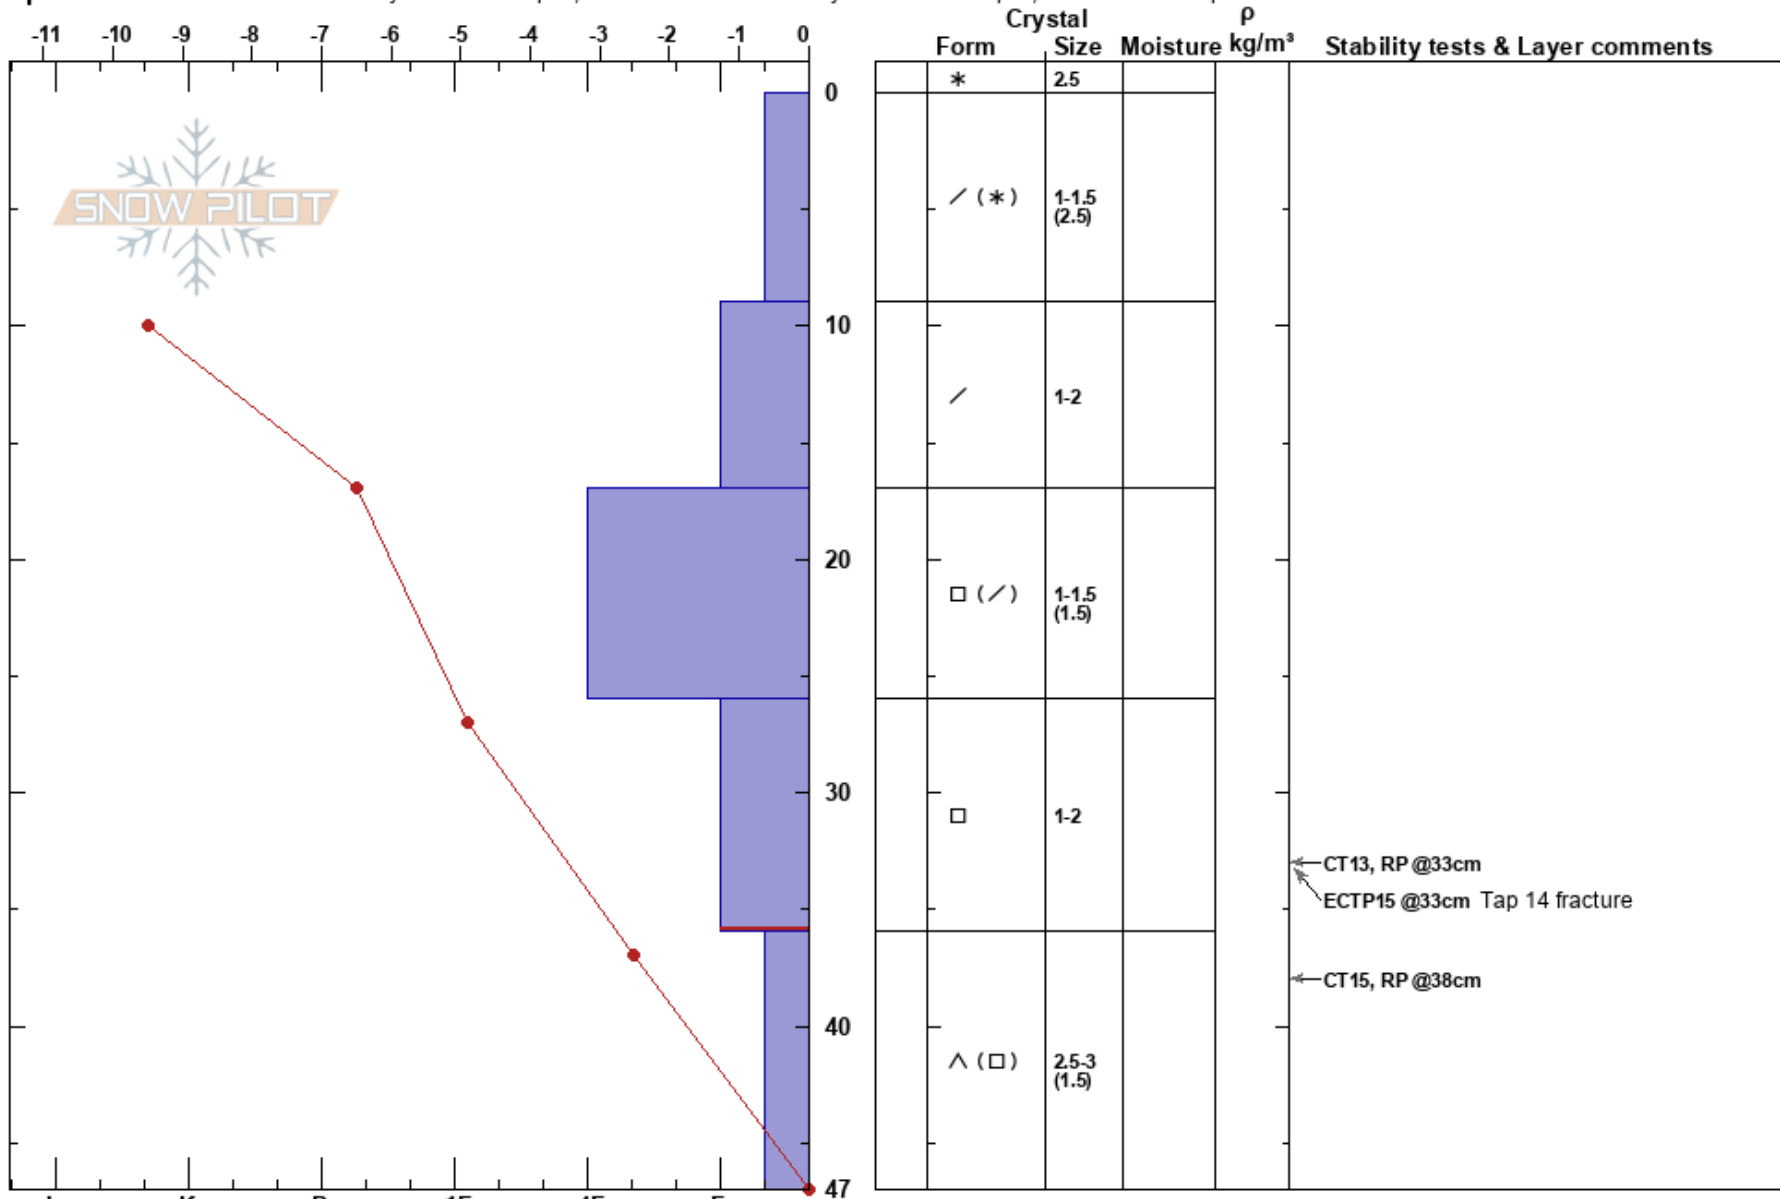

Bow Summit Satu Kouri  
 Banff, Yoho and Kootenay 23/11/2023 - 13:40  
 AB  
**Elevation:** 2273 m  
**Aspect:** E

**Co-ord:** 51.70614N, -116.49942W  
**Slope Angle:** 22°  
**Wind Loading:** no

**Stability:** Fair **HS:** 47  
**Air Temperature:** 26-36cm: Problematic layer  
**Sky Cover:** SCT  
**Precipitation:** NO  
**Wind:** Light Breeze

**Specifics:** Recent avalanche activity on similar slopes; Recent avalanche activity on different slopes; Ski tracks on slope

**Notes:** Site characteristics: planar, shaded area in trees (TL)