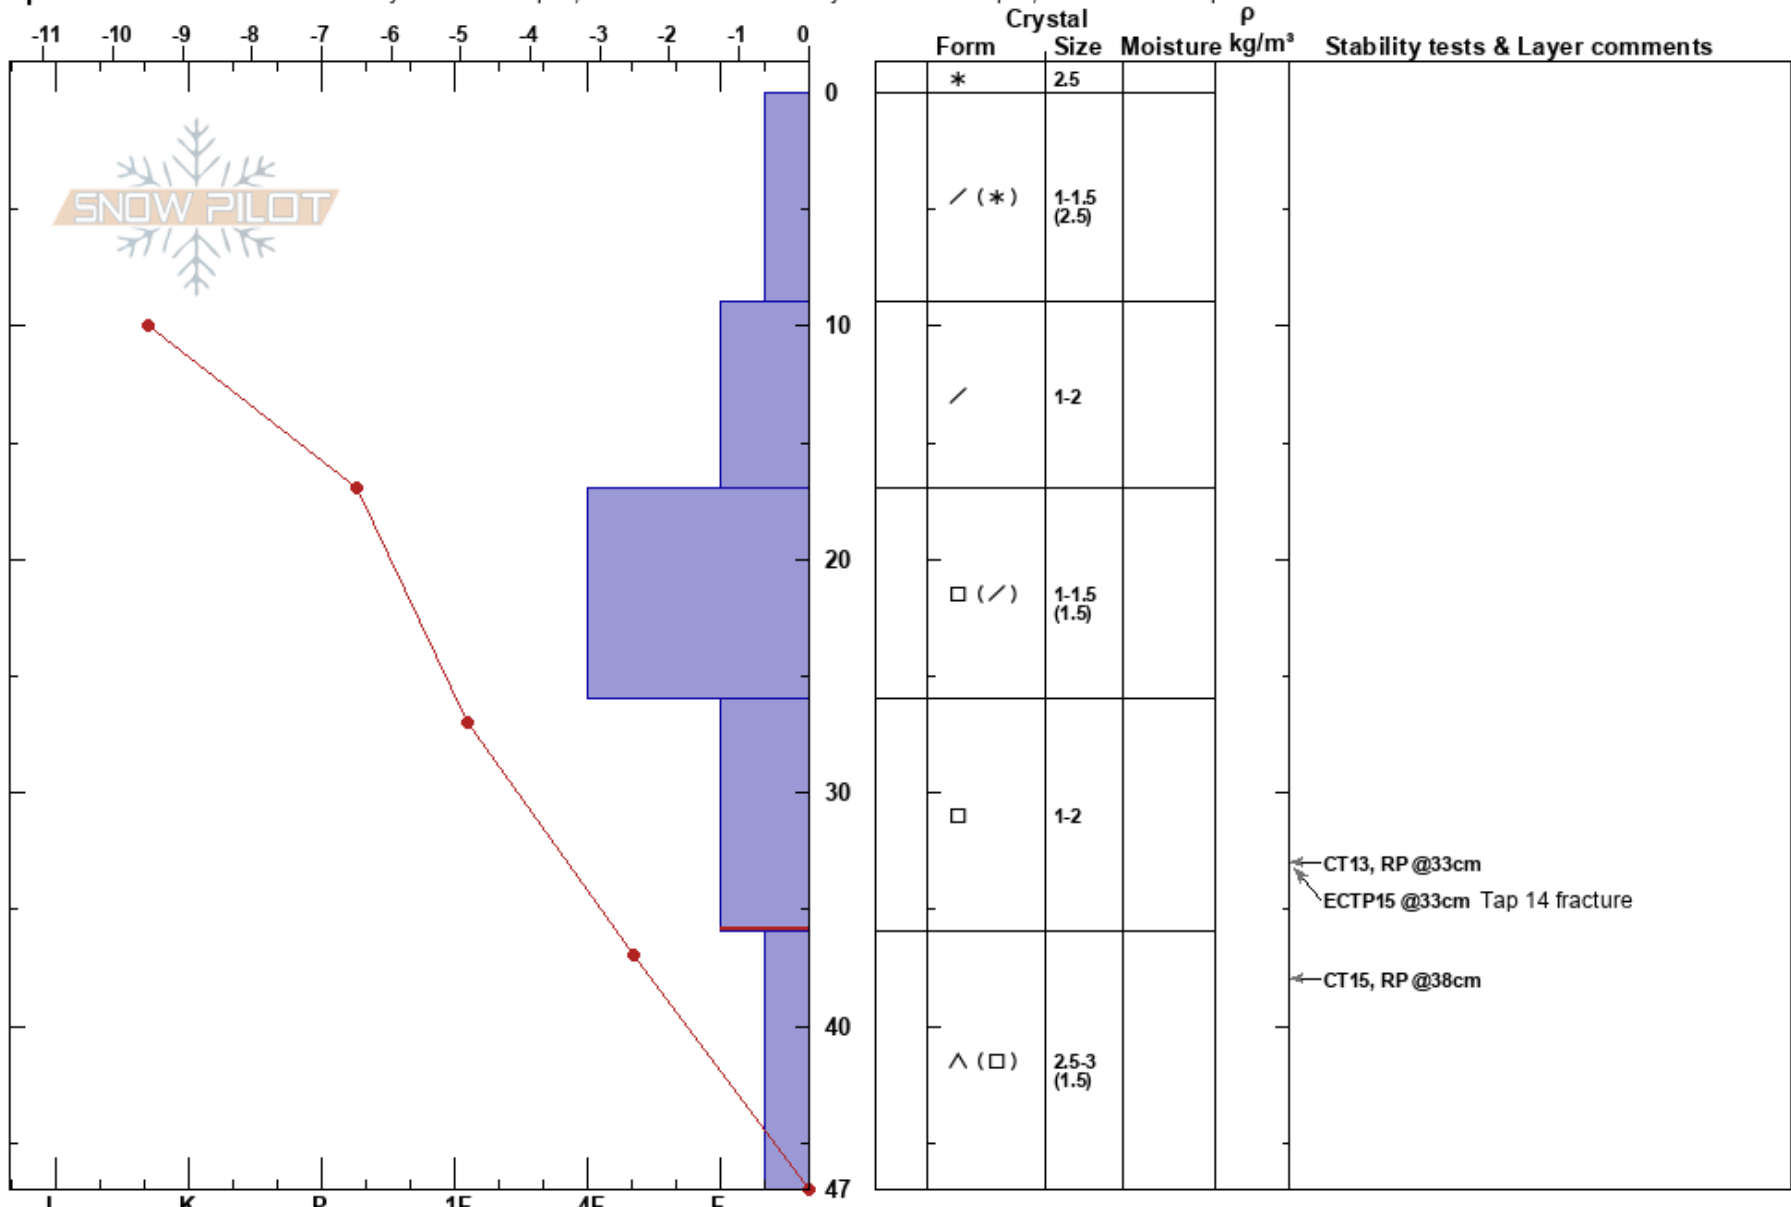

Bow Summit Satu Kouri  
 Banff, Yoho and Kootenay 23/11/2023 - 13:40  
 AB  
 Elevation: 2273 m  
 Aspect: E

Co-ord: 51.70614N, -116.49942W  
 Slope Angle: 22°  
 Wind Loading: no

Stability: Fair HS:47  
 Air Temperature: 26-36cm: Problematic layer  
 Sky Cover: SCT  
 Precipitation: NO  
 Wind: Light Breeze

Specifics: Recent avalanche activity on similar slopes; Recent avalanche activity on different slopes; Ski tracks on slope

Notes: Site characteristics: planar, shaded area in trees (TL)