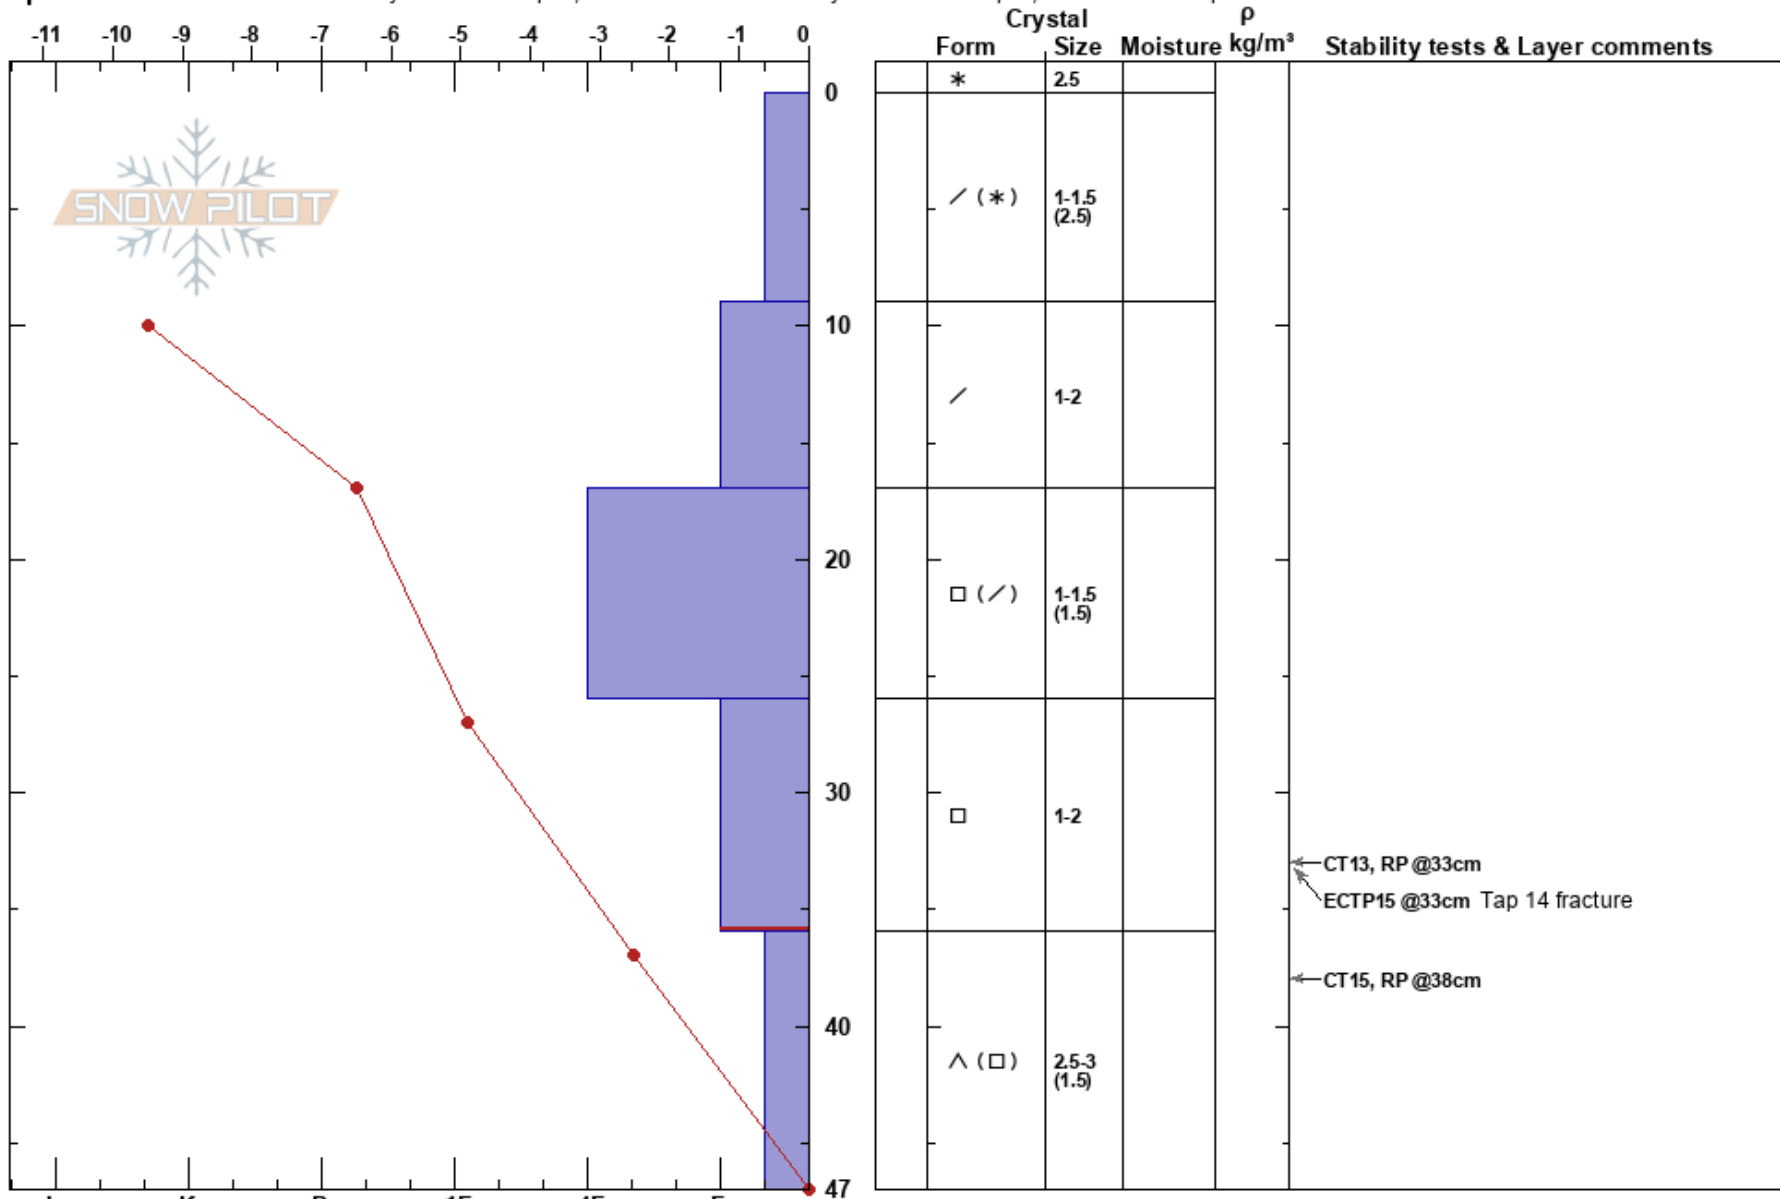

Bow Summit Satu Kouri
 Banff, Yoho and Kootenay 23/11/2023 - 13:40
 AB
 Elevation: 2273 m
 Aspect: E

Co-ord: 51.70614N, -116.49942W
 Slope Angle: 22°
 Wind Loading: no

Stability: Fair HS:47
 Air Temperature: 26-36cm: Problematic layer
 Sky Cover: SCT
 Precipitation: NO
 Wind: Light Breeze

Specifics: Recent avalanche activity on similar slopes; Recent avalanche activity on different slopes; Ski tracks on slope

Notes: Site characteristics: planar, shaded area in trees (TL)