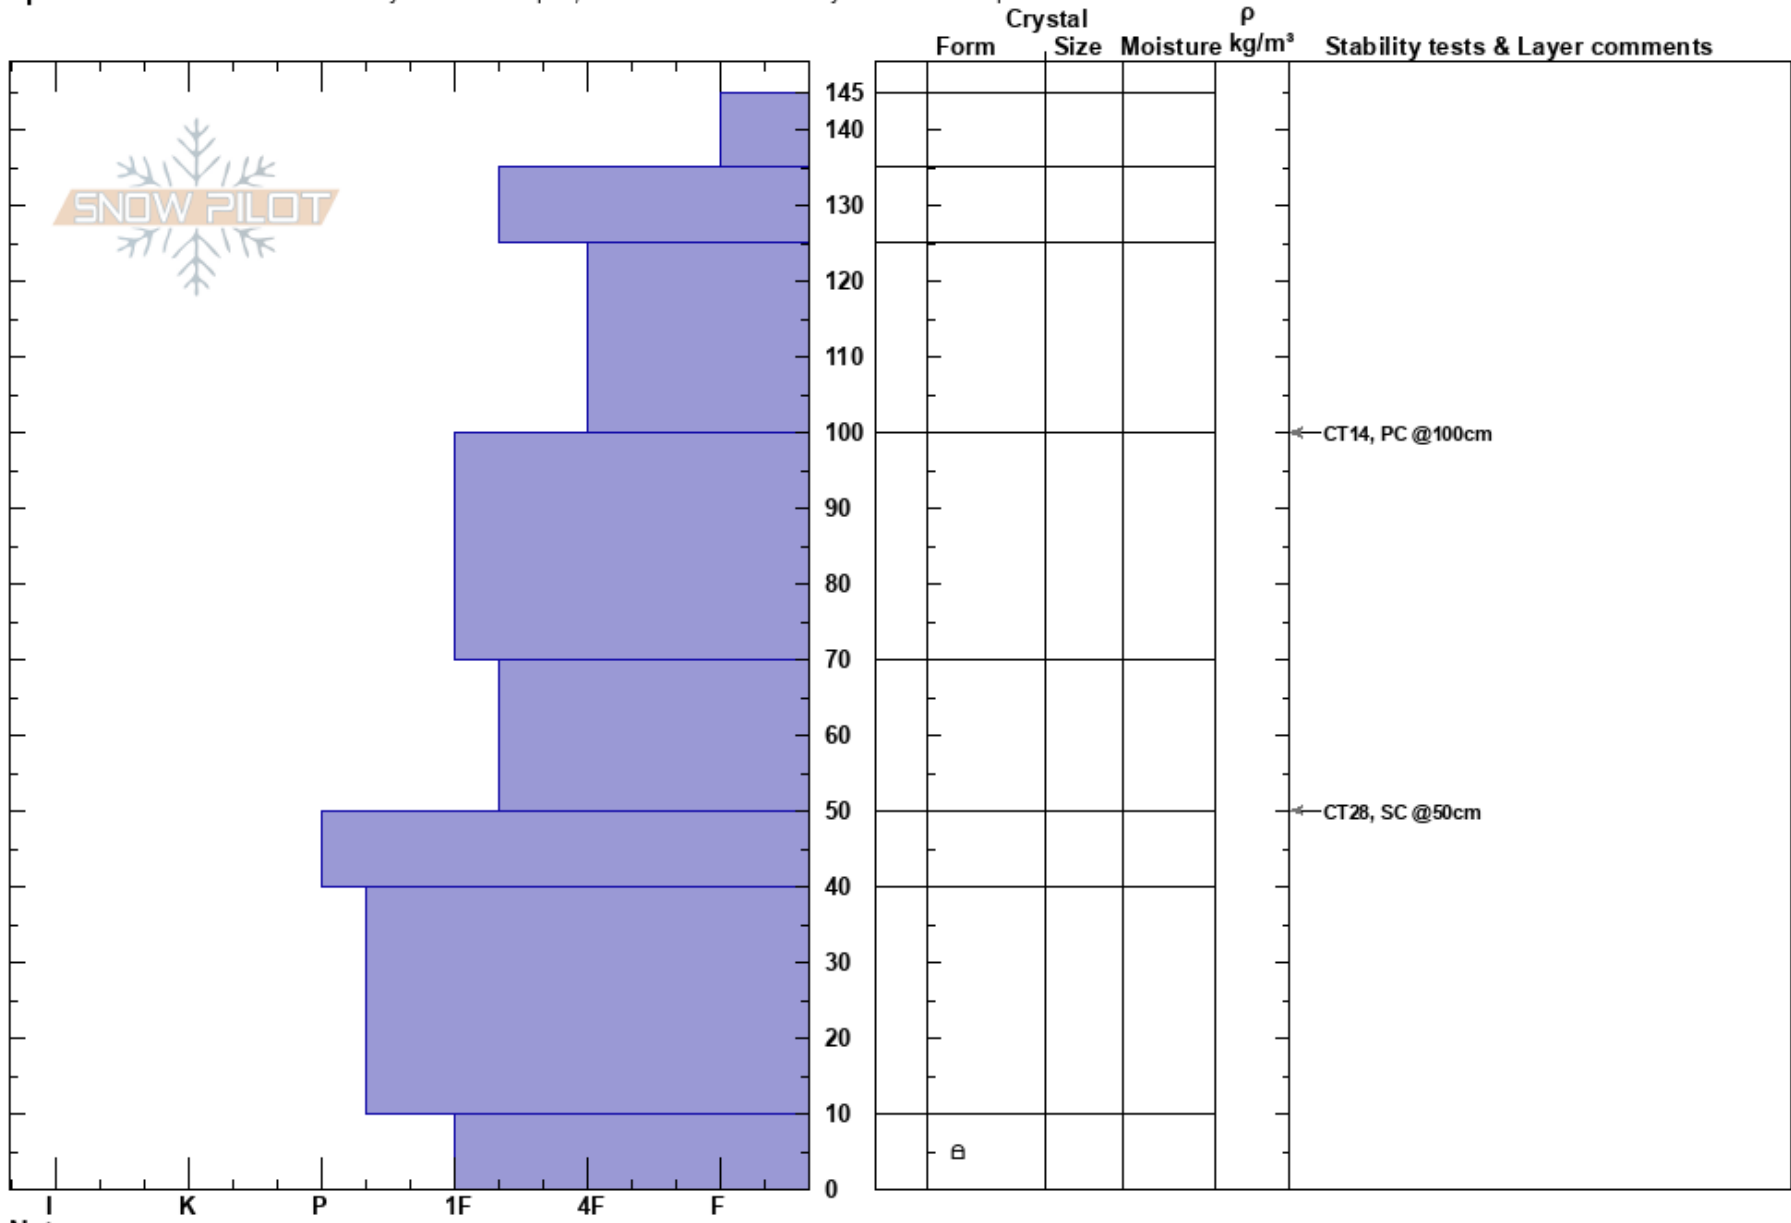

DMZ Met
 Skeena
 BC
 Elevation: 1180 m
 Aspect: N

Mountain Safety
 21/11/2023 - 15:00
 Co-ord: 56.42312N, -130.00959W
 Slope Angle: 35°
 Wind Loading: previous

Stability:
 Air Temperature: -7.1°C PF: 100
 Sky Cover: CLR
 Precipitation: NO
 Wind: W Light Breeze

Layer Notes:

Specifics: Recent avalanche activity on similar slopes; Recent avalanche activity on different slopes

Notes: