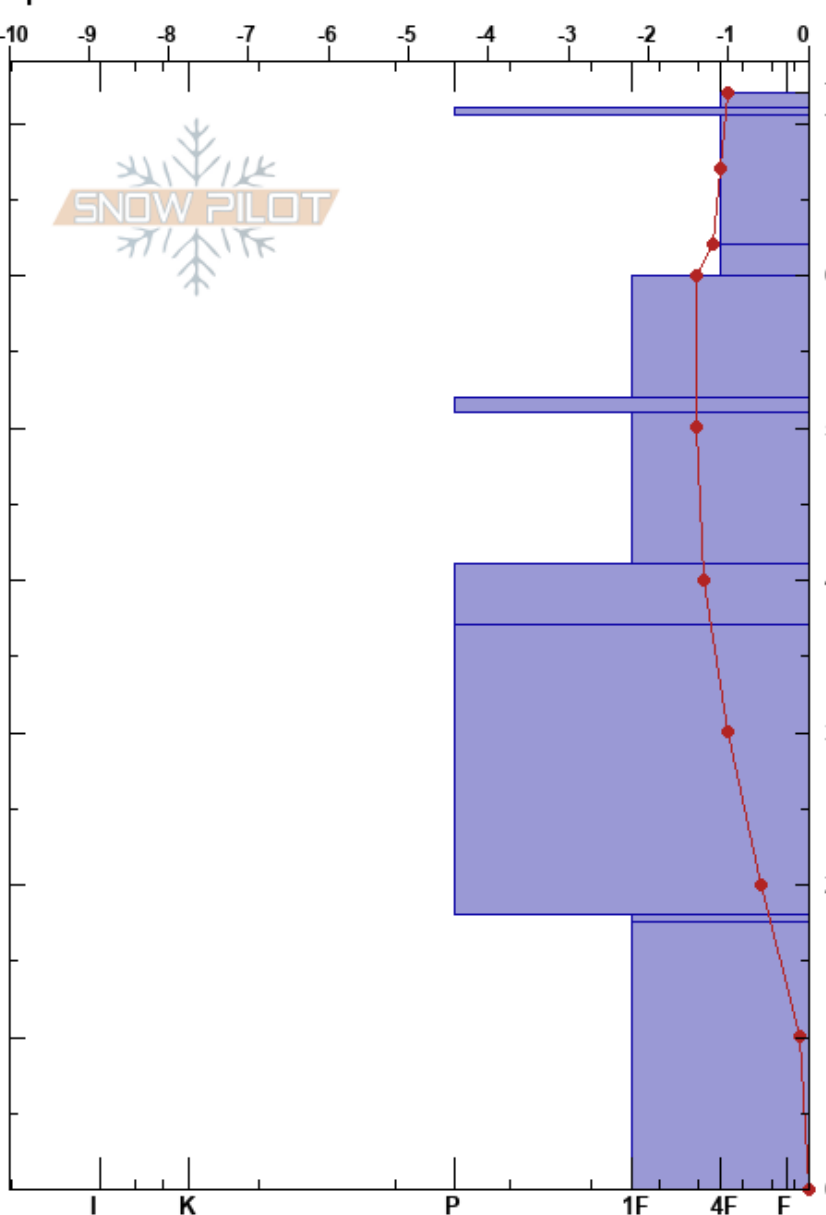

KP shot marker 4  
 Silver Valley Area  
 ID  
 Elevation: 1915 m  
 Aspect: N  
 Specifics:

izzy davis  
 11/22/2023 - 12:40pm  
 Co-ord:  
 Slope Angle: 34°  
 Wind Loading: yes

Stability:  
 Air Temperature: -0.8°C  
 Sky Cover: OVC  
 Precipitation: NO  
 Wind:

HS:72  
 71-70.5cm: zipper crust  
 41-37cm: decomposing  
 41-37cm: Problematic layer

Height (cm)	Crystal		Moisture	$\rho$ kg/m <sup>3</sup>	Stability tests & Layer comments
	Form	Size			
72	•	1			
70	=				71-70.5cm: zipper crust
	/	1			
60	⊗ (/)	2(1)			← ECTN19 @60cm
	•	0.5			
50	□				← ECTN22 @51cm
	•	0.5			
40	⊙⊙				41-37cm: decomposing
	•	0.3			
20	⊗	2			
	•	0.3			
0					