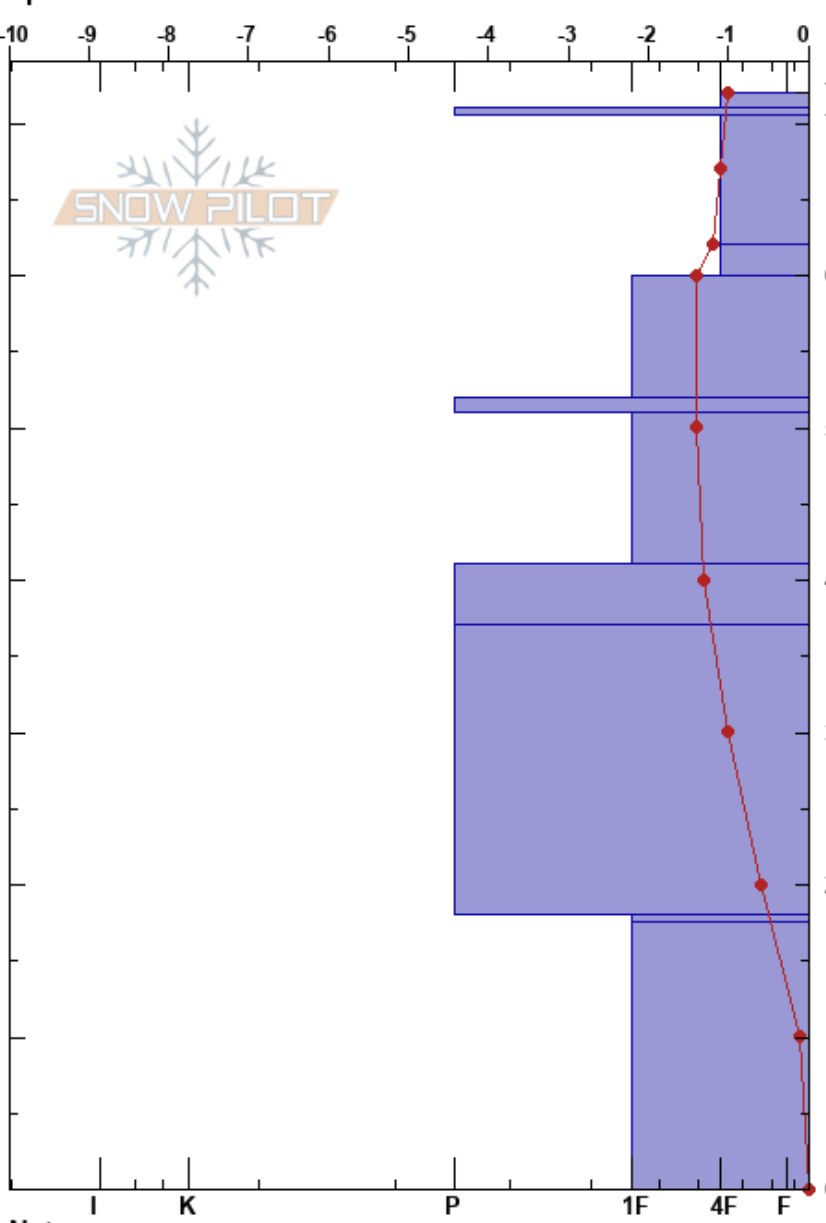

KP shot marker 4  
 Silver Valley Area  
 ID  
 Elevation: 1915 m  
 Aspect: N  
 Specifics:

izzy davis  
 11/22/2023 - 12:40pm  
 Co-ord:  
 Slope Angle: 34°  
 Wind Loading: yes

Stability:  
 Air Temperature: -0.8°C  
 Sky Cover: OVC  
 Precipitation: NO  
 Wind:

HS:72  
 71-70.5cm: zipper crust  
 41-37cm: decomposing  
 41-37cm: Problematic layer

Height (cm)	Crystal		Moisture	$\rho$ kg/m <sup>3</sup>	Stability tests & Layer comments
	Form	Size			
72	•	1			
70	=				71-70.5cm: zipper crust
	/	1			
60	⊗ (/)	2(1)			← ECTN19 @60cm
	•	0.5			
50	□				← ECTN22 @51cm
	•	0.5			
40	⊙⊙				41-37cm: decomposing
	•	0.3			
20	⊗	2			
	•	0.3			
10					
0					