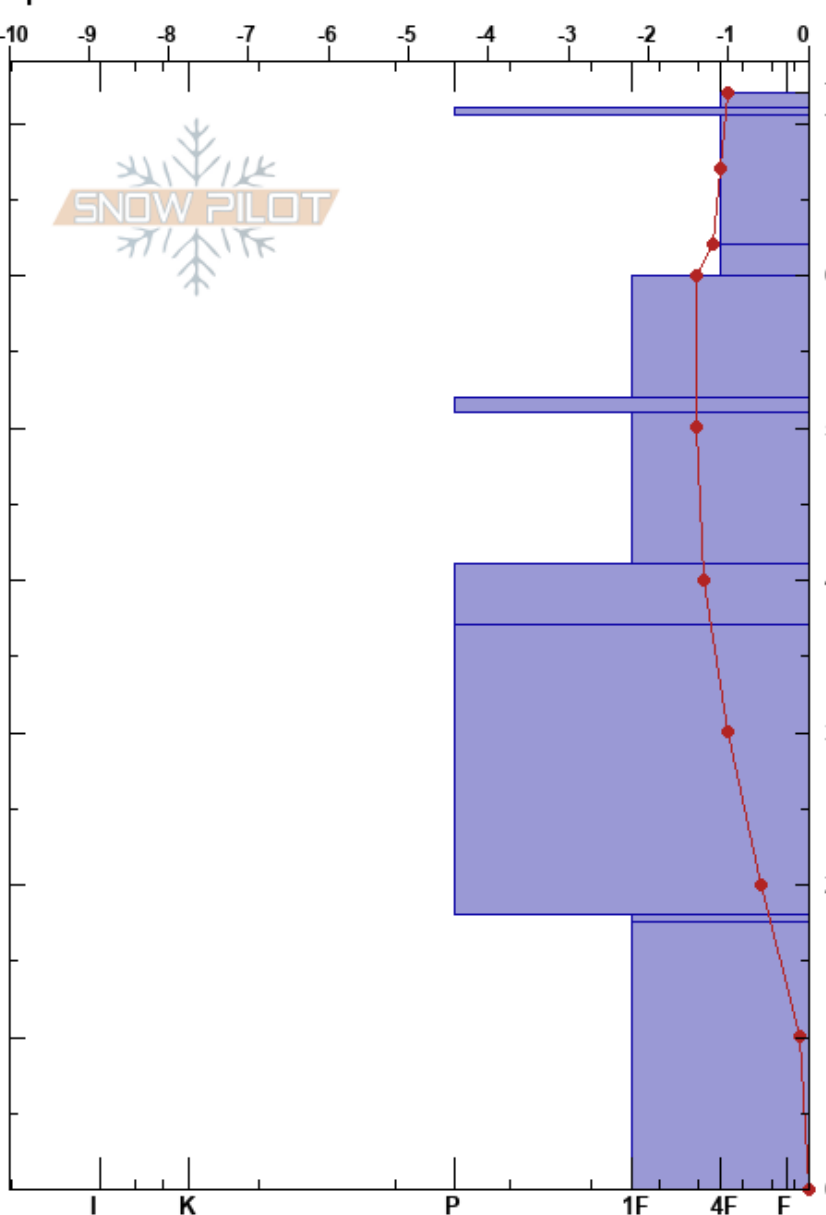

KP shot marker 4  
 Silver Valley Area  
 ID  
 Elevation: 1915 m  
 Aspect: N  
 Specifics:

izzy davis  
 11/22/2023 - 12:40pm  
 Co-ord:  
 Slope Angle: 34°  
 Wind Loading: yes

Stability:  
 Air Temperature: -0.8°C  
 Sky Cover: OVC  
 Precipitation: NO  
 Wind:

HS:72  
 Layer Notes:  
 71-70.5cm: zipper crust  
 41-37cm: decomposing  
 41-37cm: Problematic layer

Height (cm)	Crystal		Moisture	$\rho$ kg/m <sup>3</sup>	Stability tests & Layer comments
	Form	Size			
72	•	1			
70	=				71-70.5cm: zipper crust
	/	1			
60	⊗ (/)	2(1)			← ECTN19 @60cm
	•	0.5			
50	□				← ECTN22 @51cm
	•	0.5			
40	⊗				41-37cm: decomposing
	•	0.3			
20	⊗	2			
	•	0.3			
10					
0					