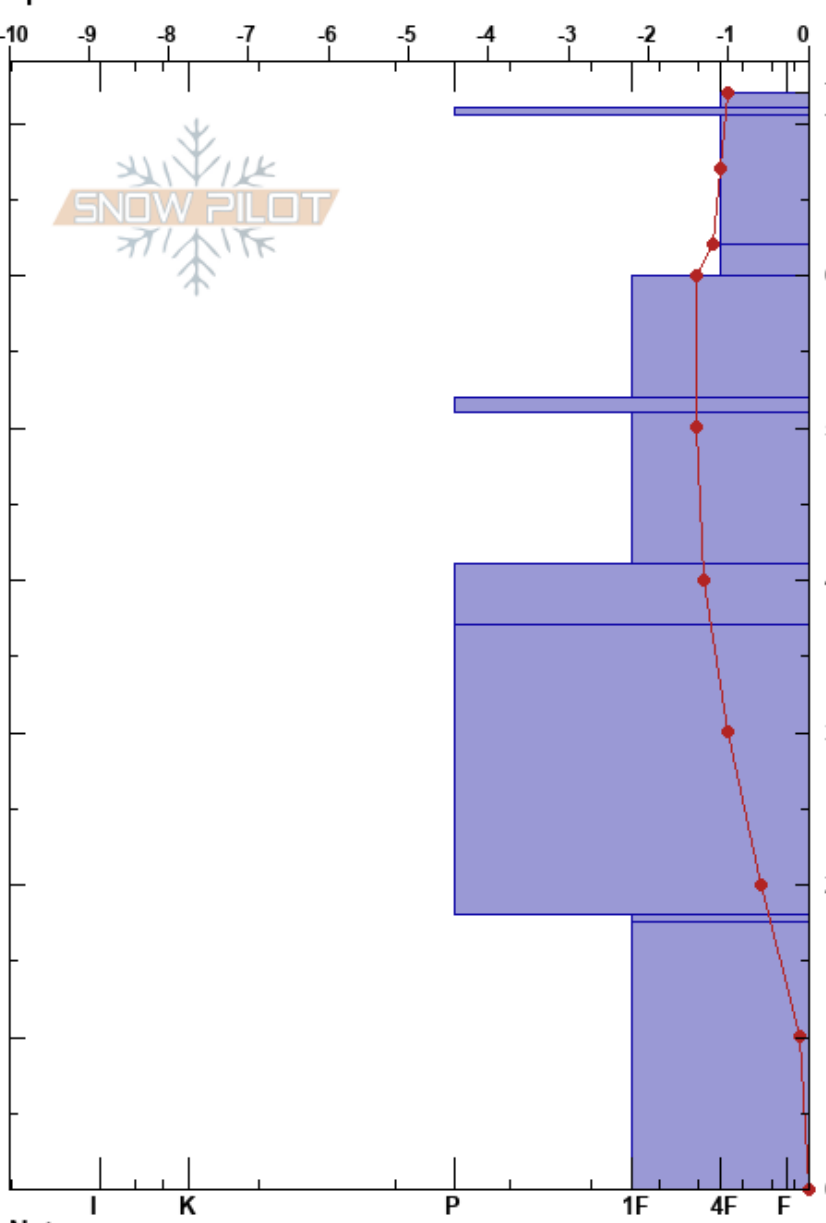

KP shot marker 4
 Silver Valley Area
 ID
 Elevation: 1915 m
 Aspect: N
 Specifics:

izzy davis
 11/22/2023 - 12:40pm
 Co-ord:
 Slope Angle: 34°
 Wind Loading: yes

Stability:
 Air Temperature: -0.8°C
 Sky Cover: OVC
 Precipitation: NO
 Wind:

HS:72
 71-70.5cm: zipper crust
 41-37cm: decomposing
 41-37cm: Problematic layer

Height (cm)	Crystal		Moisture	ρ kg/m ³	Stability tests & Layer comments
	Form	Size			
72	•	1			
70	=				71-70.5cm: zipper crust
	/	1			
60	⊗ (/)	2(1)			← ECTN19 @60cm
	•	0.5			
50	□				← ECTN22 @51cm
	•	0.5			
40	⊙⊙				41-37cm: decomposing
	•	0.3			
20	⊗	2			
	•	0.3			
10					
0					