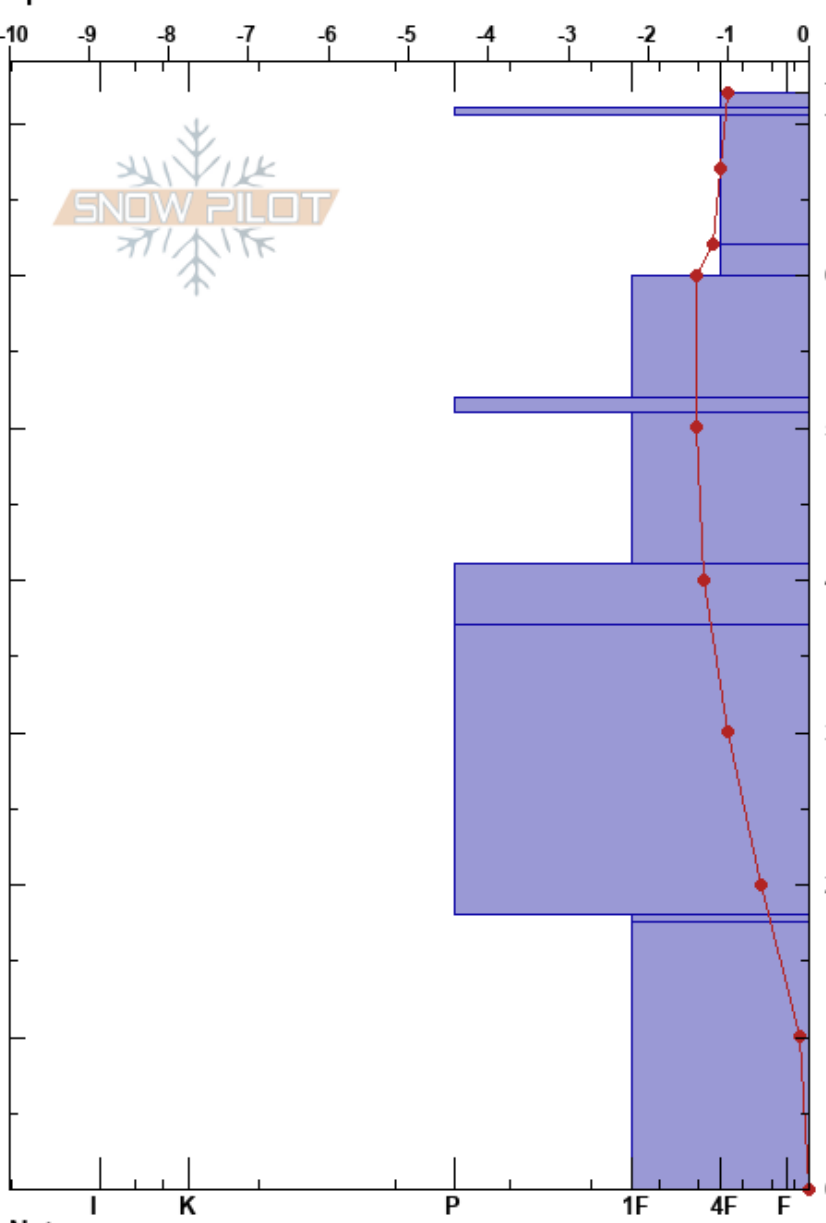

KP shot marker 4
 Silver Valley Area
 ID
 Elevation: 1915 m
 Aspect: N
 Specifics:

izzy davis
 11/22/2023 - 12:40pm
 Co-ord:
 Slope Angle: 34°
 Wind Loading: yes

Stability:
 Air Temperature: -0.8°C
 Sky Cover: OVC
 Precipitation: NO
 Wind:

HS:72
 71-70.5cm: zipper crust
 41-37cm: decomposing
 41-37cm: Problematic layer

Height (cm)	Crystal		Moisture	ρ kg/m ³	Stability tests & Layer comments
	Form	Size			
72	•	1			
70	=				71-70.5cm: zipper crust
	/	1			
60	⊗ (/)	2(1)			← ECTN19 @60cm
	•	0.5			
50	□				← ECTN22 @51cm
	•	0.5			
40	⊗				41-37cm: decomposing
	•	0.3			
20	⊗	2			
	•	0.3			
10					
0					