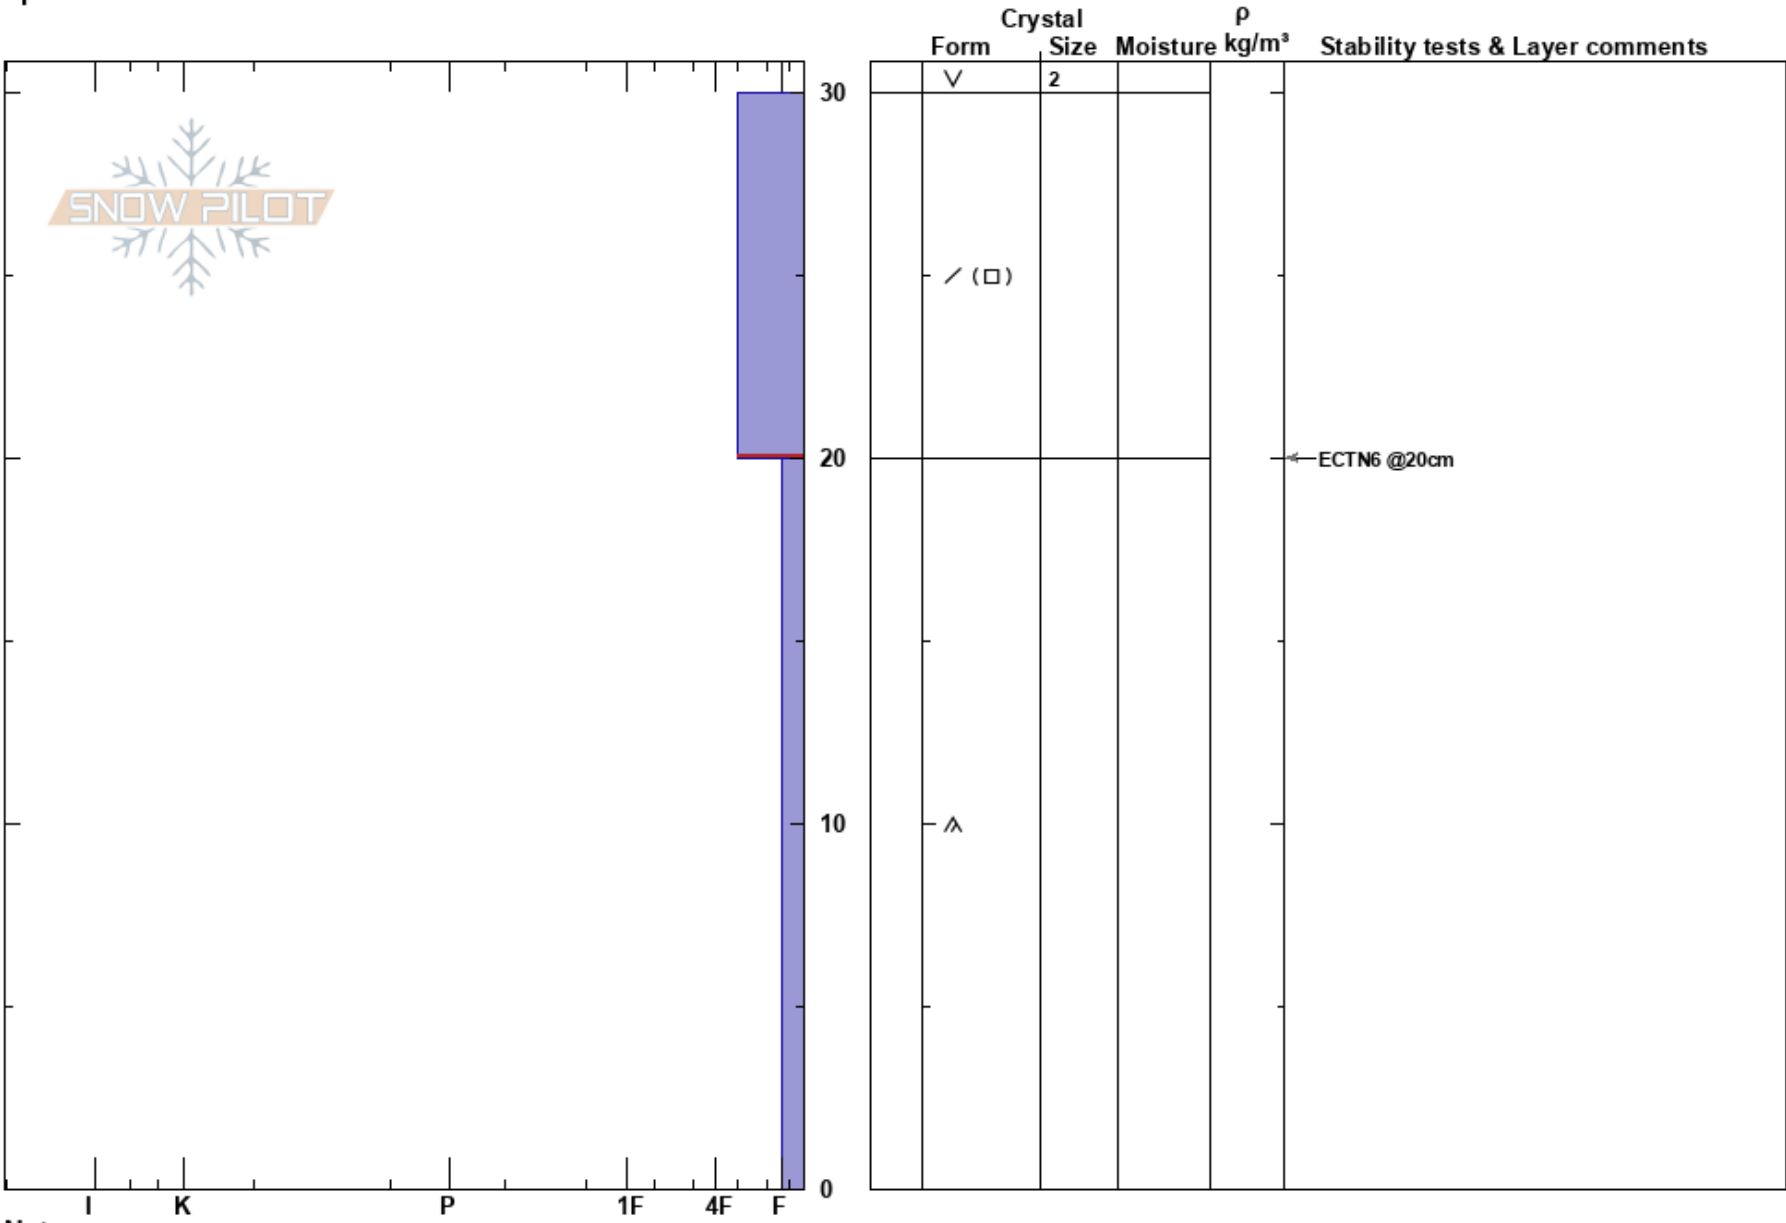

Hoosier Pass westside  
 Hoosier Pass  
 CO  
**Elevation:** 11900 ft  
**Aspect:** NE  
**Specifics:**

Andrew McWilliams  
 11/22/2023 - 12:00pm  
**Co-ord:** 39.36850N, -106.07083W  
**Slope Angle:** 30°  
**Wind Loading:** previous

**Stability:**  
**Air Temperature:** 34°C  
**Sky Cover:** FEW  
**Precipitation:** NO  
**Wind:** NW Light Breeze

**HS:** 30  
**PF:** 30 30-20cm: Problematic layer  
**PS:** 30

**Notes:**